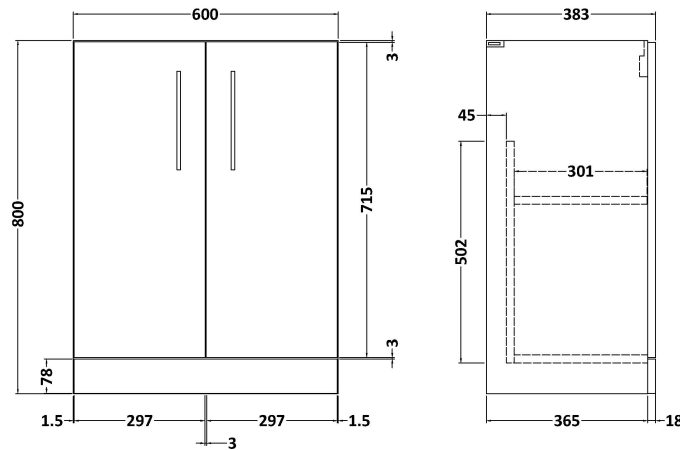

Sales Code: ARN2203A

Description: 600 Fs 2-Door Vanity & Basin 1

Packaging Details

Barcode: 5056678414934

Sales Code: NVF2203F

Description: 600 Fs 2-Door Unit (365 Deep)

Product Dimensions

Height (mm):	800
Width (mm):	600
Depth (mm):	383
Nett Weight (kg):	19.5

Packaging Dimensions

Height (mm):	835
Width (mm):	620
Depth (mm):	375
Gross Weight (kg):	20

Packaging Data

Box Colour:	Brown Cardboard Box - Printed
Box Qty:	0
Label Size:	0 x 0
Label Colour:	White Label
Label Qty:	2

Outer Box Dimensions (If Applicable)

Height (mm):	
Width (mm):	
Depth (mm):	
Gross Weight (kg):	
Barcode:	5056462697406

Product Details

Country of Origin:	China
Fitting Instruction:	No
CE & UKCA:	N/A
FSC Certified Materials:	Yes
Colour:	Satin Grey
Construction Method:	Cam & Wood Dowel
Construction Type:	Rigid
Cabinet Finish:	MFC Painted Matt
Fascia Finish:	Mdf Painted Matt
Cabinet Thickness (mm):	16
Fascia Thickness (mm):	18
Drawer Included:	No
Drawer Type:	Not Applicable
No of Shelves:	1
Hinge Type:	95 Degree Soft Close
Hinge Included:	Yes, Supplied
Adjustable Legs:	No, Not Required
Fixings Included:	Yes
Handle Style:	Contemporary
Waste Shroud:	No
Handle Included:	Yes, Supplied
Handle Type:	D-Shape

Sales Code: NVM013

Description: 600 Mid-Edged Basin 1 Th

Product Dimensions

Height (mm):	180
Width (mm):	610
Depth (mm):	390
Nett Weight (kg):	11

Packaging Dimensions

Height (mm):	200
Width (mm):	410
Depth (mm):	630
Gross Weight (kg):	11