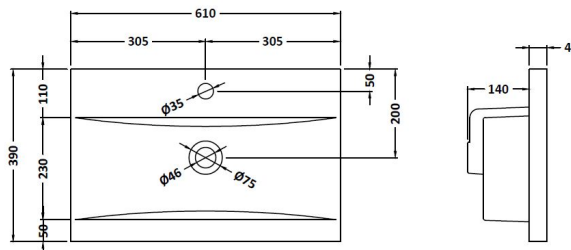

Packaging Dimensions

Height (mm):	835
Width (mm):	620
Depth (mm):	375
Gross Weight (kg):	20

Packaging Data

Box Colour:	Brown Cardboard Box - Printed
Box Qty:	0
Label Size:	0 x 0
Label Colour:	White Label
Label Qty:	2

Outer Box Dimensions (If Applicable)

Height (mm):	
Width (mm):	
Depth (mm):	
Gross Weight (kg):	
Barcode:	5056462697406

Product Details

Country of Origin:	China
Fitting Instruction:	No
CE & UKCA:	N/A
FSC Certified Materials:	Yes
Colour:	Satin Grey
Construction Method:	Cam & Wood Dowel
Construction Type:	Rigid
Cabinet Finish:	MFC Painted Matt
Fascia Finish:	Mdf Painted Matt
Cabinet Thickness (mm):	16
Fascia Thickness (mm):	18
Drawer Included:	No
Drawer Type:	Not Applicable
No of Shelves:	1
Hinge Type:	95 Degree Soft Close
Hinge Included:	Yes, Supplied
Adjustable Legs:	No, Not Required
Fixings Included:	Yes
Handle Style:	Contemporary
Waste Shroud:	No
Handle Included:	Yes, Supplied
Handle Type:	D-Shape

Sales Code: NVM013

Description: 600 Mid-Edged Basin 1 Th

Product Dimensions

Height (mm):	180
Width (mm):	610
Depth (mm):	390
Nett Weight (kg):	11

Packaging Dimensions

Height (mm):	200
Width (mm):	410
Depth (mm):	630
Gross Weight (kg):	11

Packaging Data

Box Colour:	Brown Cardboard Box - Printed
Box Qty:	1
Label Size:	100 x 50
Label Colour:	White Label
Label Qty:	2

Outer Box Dimensions (If Applicable)

Height (mm):	
Width (mm):	
Depth (mm):	
Gross Weight (kg):	
Barcode:	5055369043415