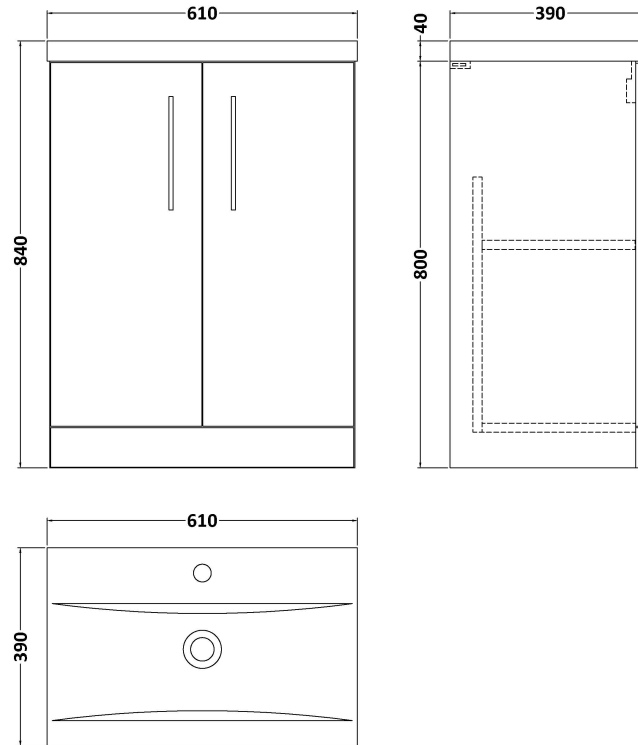

Sales Code: ARN2203A

Description: 600 Fs 2-Door Vanity & Basin 1

Packaging Details

Barcode: 5056678414934

Sales Code: NVF2203F

Description: 600 Fs 2-Door Unit (365 Deep)

Product Dimensions

Height (mm):	800
Width (mm):	600
Depth (mm):	383
Nett Weight (kg):	19.5

Packaging Dimensions

Height (mm):	835
Width (mm):	620
Depth (mm):	375
Gross Weight (kg):	20

Packaging Data

Box Colour:	Brown Cardboard Box - Printed
Box Qty:	0
Label Size:	0 x 0
Label Colour:	White Label
Label Qty:	2

Sales Code: NVM013

Description: 600 Mid-Edged Basin 1 Th

Product Dimensions

Height (mm):	180
Width (mm):	610
Depth (mm):	390
Nett Weight (kg):	11

Packaging Dimensions

Height (mm):	200
Width (mm):	410
Depth (mm):	630
Gross Weight (kg):	11

Packaging Data

Box Colour:	Brown Cardboard Box - Printed
Box Qty:	1
Label Size:	100 x 50
Label Colour:	White Label
Label Qty:	2

Outer Box Dimensions (If Applicable)

Height (mm):	
Width (mm):	
Depth (mm):	
Gross Weight (kg):	
Barcode:	5055369043415