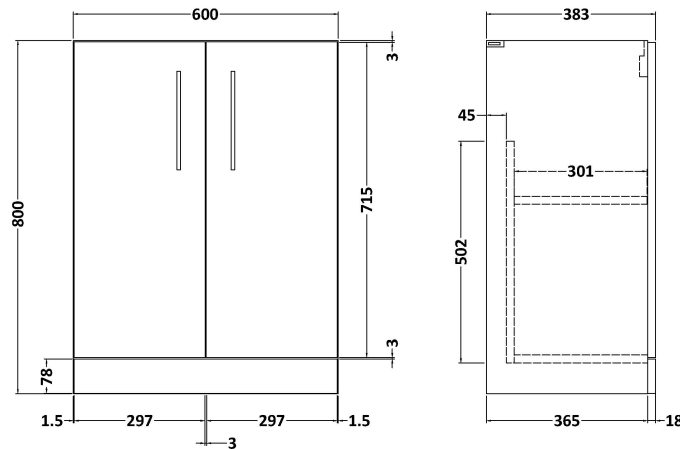

### Packaging Details

Barcode: 5056678414941

**Sales Code:** NVF2203F

**Description:** 600 Fs 2-Door Unit (365 Deep)

**Product Dimensions**

Height (mm):	800
Width (mm):	600
Depth (mm):	383
Nett Weight (kg):	19.5

**Packaging Dimensions**

Height (mm):	835
Width (mm):	620
Depth (mm):	375
Gross Weight (kg):	20

**Packaging Data**

Box Colour:	Brown Cardboard Box - Printed
Box Qty:	0
Label Size:	0 x 0
Label Colour:	White Label
Label Qty:	2

### Product Dimensions

Height (mm):	170
Width (mm):	600
Depth (mm):	390
Nett Weight (kg):	10.76

### Packaging Dimensions

Height (mm):	200
Width (mm):	400
Depth (mm):	620
Gross Weight (kg):	10.76