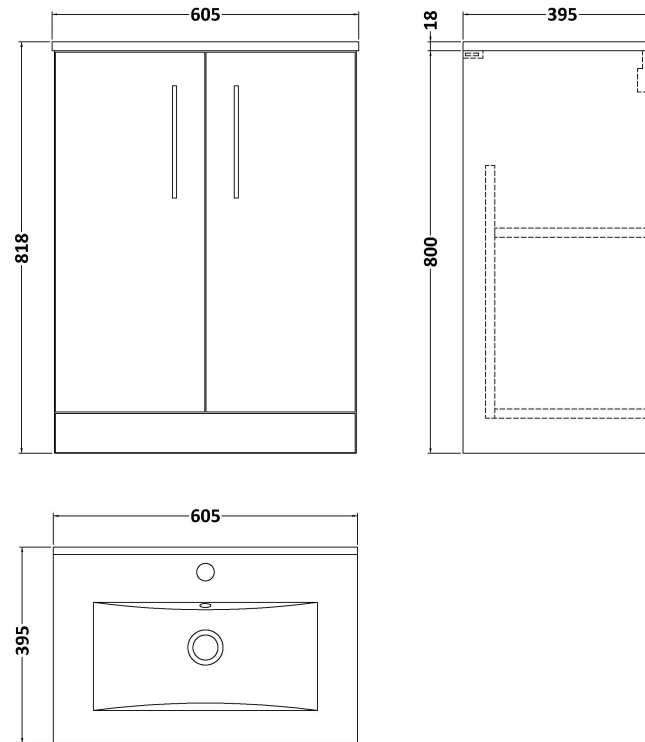

### Packaging Details

Barcode: 5056678414941

**Sales Code:** NVF2203F

**Description:** 600 Fs 2-Door Unit (365 Deep)

**Product Dimensions**

Height (mm):	800
Width (mm):	600
Depth (mm):	383
Nett Weight (kg):	19.5

**Packaging Dimensions**

Height (mm):	835
Width (mm):	620
Depth (mm):	375
Gross Weight (kg):	20

**Packaging Data**

Box Colour:	Brown Cardboard Box - Printed
Box Qty:	0
Label Size:	0 x 0
Label Colour:	White Label
Label Qty:	2

### Product Dimensions

Height (mm):	170
Width (mm):	600
Depth (mm):	390
Nett Weight (kg):	10.76

### Packaging Dimensions

Height (mm):	200
Width (mm):	400
Depth (mm):	620
Gross Weight (kg):	10.76