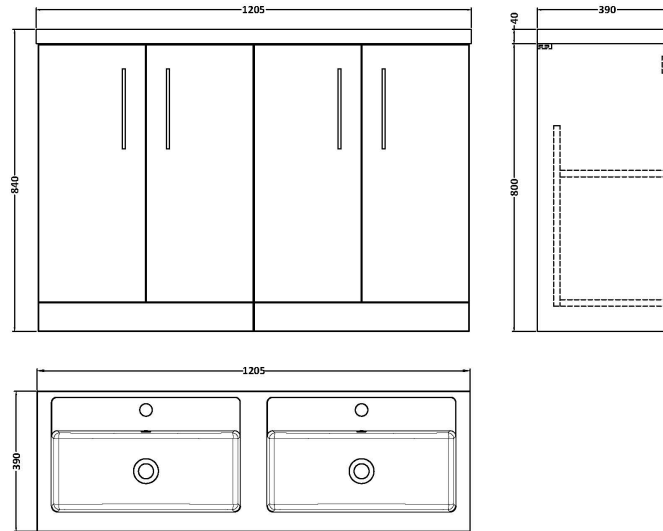

Sales Code: ARN2203C

Description: 1200 Fs 4-Door Vanity & Double Basin

Packaging Details

Barcode: 5056678414989