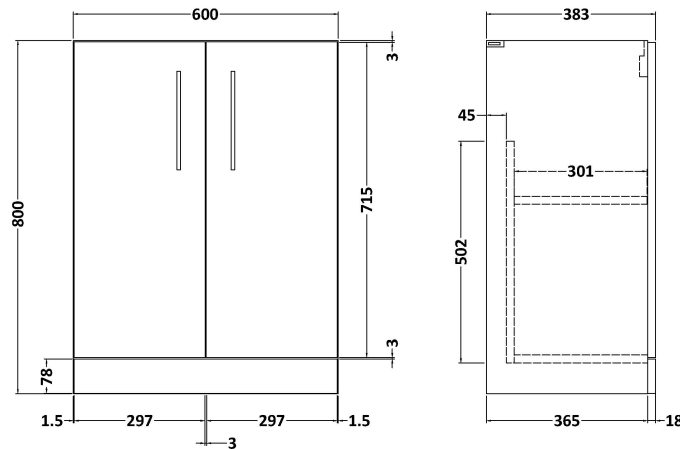

Sales Code: NVF2203F

Description: 600 Fs 2-Door Unit (365 Deep)

Product Dimensions

Height (mm):	800
Width (mm):	600
Depth (mm):	383
Nett Weight (kg):	19.5

Packaging Dimensions

Height (mm):	835
Width (mm):	620
Depth (mm):	375
Gross Weight (kg):	20

Packaging Data

Box Colour:	Brown Cardboard Box - Printed
Box Qty:	0
Label Size:	0 x 0
Label Colour:	White Label
Label Qty:	2

Outer Box Dimensions (If Applicable)

Height (mm):	
Width (mm):	
Depth (mm):	
Gross Weight (kg):	
Barcode:	5056462697406

Product Details

Country of Origin:	China
Fitting Instruction:	No
CE & UKCA:	N/A
FSC Certified Materials:	Yes
Colour:	Satin Grey
Construction Method:	Cam & Wood Dowel
Construction Type:	Rigid
Cabinet Finish:	MFC Painted Matt
Fascia Finish:	Mdf Painted Matt
Cabinet Thickness (mm):	16
Fascia Thickness (mm):	18
Drawer Included:	No
Drawer Type:	Not Applicable
No of Shelves:	1
Hinge Type:	95 Degree Soft Close
Hinge Included:	Yes, Supplied
Adjustable Legs:	No, Not Required
Fixings Included:	Yes
Handle Style:	Contemporary
Waste Shroud:	No
Handle Included:	Yes, Supplied
Handle Type:	D-Shape