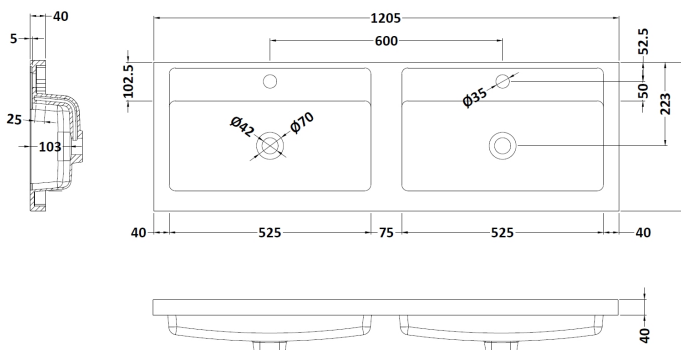

Height (mm):	800
Width (mm):	600
Depth (mm):	383
Nett Weight (kg):	19.5

**Packaging Dimensions**

Height (mm):	835
Width (mm):	620
Depth (mm):	375
Gross Weight (kg):	20

**Packaging Data**

Box Colour:	Brown Cardboard Box - Printed
Box Qty:	0
Label Size:	0 x 0
Label Colour:	White Label
Label Qty:	2

**Outer Box Dimensions (If Applicable)**

Height (mm):	
Width (mm):	
Depth (mm):	
Gross Weight (kg):	
Barcode:	5056462697406

**Product Details**

Country of Origin:	China
Fitting Instruction:	No
CE & UKCA:	N/A
FSC Certified Materials:	Yes
Colour:	Satin Grey
Construction Method:	Cam & Wood Dowel
Construction Type:	Rigid
Cabinet Finish:	MFC Painted Matt
Fascia Finish:	Mdf Painted Matt
Cabinet Thickness (mm):	16
Fascia Thickness (mm):	18
Drawer Included:	No
Drawer Type:	Not Applicable
No of Shelves:	1
Hinge Type:	95 Degree Soft Close
Hinge Included:	Yes, Supplied
Adjustable Legs:	No, Not Required
Fixings Included:	Yes
Handle Style:	Contemporary
Waste Shroud:	No
Handle Included:	Yes, Supplied
Handle Type:	D-Shape

### Product Dimensions

Height (mm):	390
Width (mm):	1205
Depth (mm):	157
Nett Weight (kg):	18.12

### Packaging Dimensions

Height (mm):	100
Width (mm):	1205
Depth (mm):	400
Gross Weight (kg):	18.12