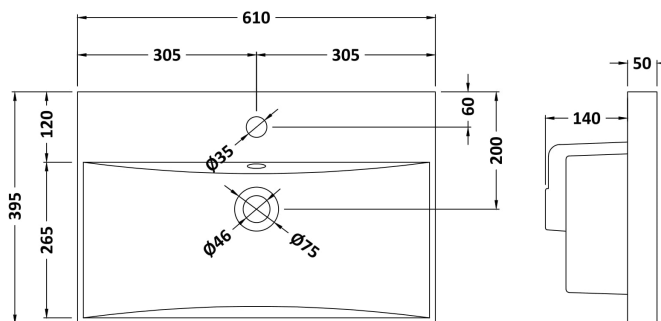

**Packaging Dimensions**

Height (mm):	835
Width (mm):	620
Depth (mm):	375
Gross Weight (kg):	20

**Packaging Data**

Box Colour:	Brown Cardboard Box - Printed
Box Qty:	0
Label Size:	0 x 0
Label Colour:	White Label
Label Qty:	2

**Outer Box Dimensions (If Applicable)**

Height (mm):	
Width (mm):	
Depth (mm):	
Gross Weight (kg):	
Barcode:	5056462697406

**Product Details**

Country of Origin:	China
Fitting Instruction:	No
CE & UKCA:	N/A
FSC Certified Materials:	Yes
Colour:	Satin Grey
Construction Method:	Cam & Wood Dowel
Construction Type:	Rigid
Cabinet Finish:	MFC Painted Matt
Fascia Finish:	Mdf Painted Matt
Cabinet Thickness (mm):	16
Fascia Thickness (mm):	18
Drawer Included:	No
Drawer Type:	Not Applicable
No of Shelves:	1
Hinge Type:	95 Degree Soft Close
Hinge Included:	Yes, Supplied
Adjustable Legs:	No, Not Required
Fixings Included:	Yes
Handle Style:	Contemporary
Waste Shroud:	No
Handle Included:	Yes, Supplied
Handle Type:	D-Shape

### Product Dimensions

Height (mm):	170
Width (mm):	610
Depth (mm):	395
Nett Weight (kg):	11

### Packaging Dimensions

Height (mm):	190
Width (mm):	630
Depth (mm):	415
Gross Weight (kg):	11.5