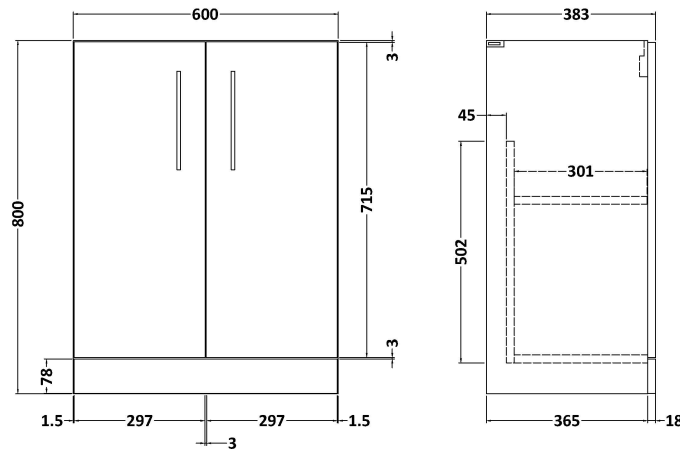

### Packaging Details

Barcode: 5056678414958

**Sales Code:** NVF2203F

**Description:** 600 Fs 2-Door Unit (365 Deep)

**Product Dimensions**

Height (mm):	800
Width (mm):	600
Depth (mm):	383
Nett Weight (kg):	19.5

**Packaging Dimensions**

Height (mm):	835
Width (mm):	620
Depth (mm):	375
Gross Weight (kg):	20

**Packaging Data**

Box Colour:	Brown Cardboard Box - Printed
Box Qty:	0
Label Size:	0 x 0
Label Colour:	White Label
Label Qty:	2

### Product Dimensions

Height (mm):	170
Width (mm):	610
Depth (mm):	395
Nett Weight (kg):	11

### Packaging Dimensions

Height (mm):	190
Width (mm):	630
Depth (mm):	415
Gross Weight (kg):	11.5