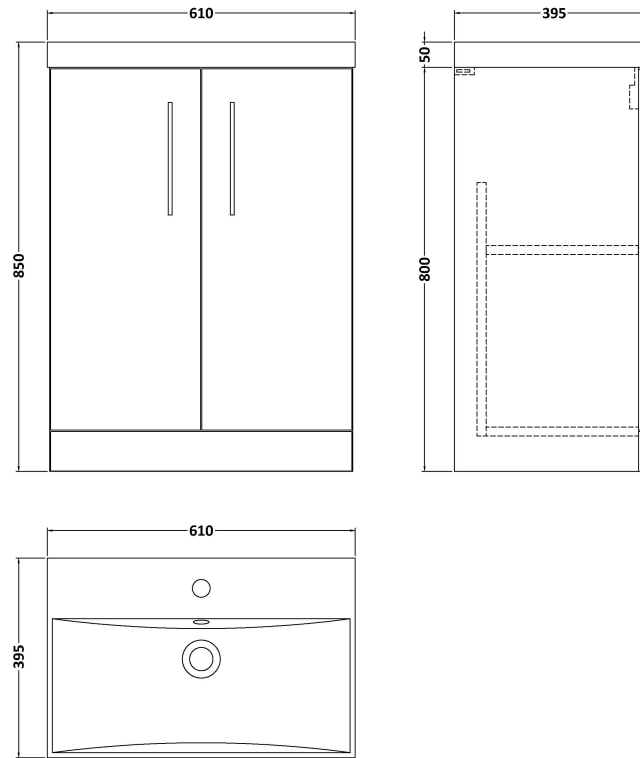

### Packaging Details

Barcode: 5056678414958

**Sales Code:** NVF2203F

**Description:** 600 Fs 2-Door Unit (365 Deep)

**Product Dimensions**

Height (mm):	800
Width (mm):	600
Depth (mm):	383
Nett Weight (kg):	19.5

**Packaging Dimensions**

Height (mm):	835
Width (mm):	620
Depth (mm):	375
Gross Weight (kg):	20

**Packaging Data**

Box Colour:	Brown Cardboard Box - Printed
Box Qty:	0
Label Size:	0 x 0
Label Colour:	White Label
Label Qty:	2

### Product Dimensions

Height (mm):	170
Width (mm):	610
Depth (mm):	395
Nett Weight (kg):	11

### Packaging Dimensions

Height (mm):	190
Width (mm):	630
Depth (mm):	415
Gross Weight (kg):	11.5