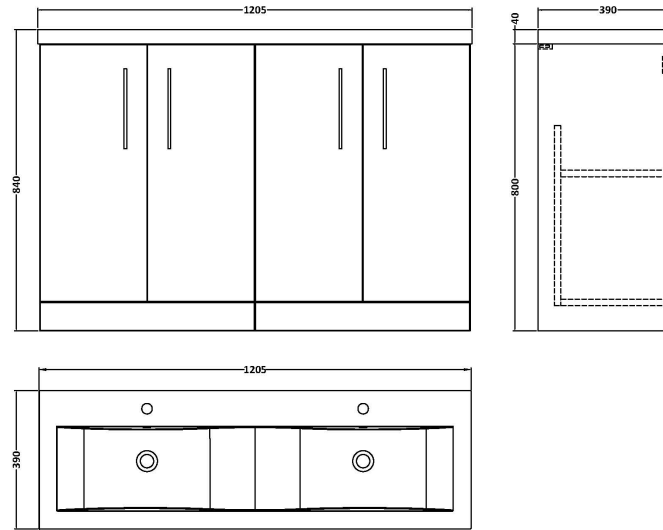

Sales Code: ARN2203F

Description: 1200 Fs 4-Door Vanity & Double Basin

Packaging Details

Barcode: 5056678414972

Sales Code: NVF2203F

Description: 600 Fs 2-Door Unit (365 Deep)

Product Dimensions

Height (mm):	800
Width (mm):	600
Depth (mm):	383
Nett Weight (kg):	19.5

Packaging Dimensions

Height (mm):	835
Width (mm):	620
Depth (mm):	375
Gross Weight (kg):	20

Packaging Data

Box Colour:	Brown Cardboard Box - Printed
Box Qty:	0
Label Size:	0 x 0
Label Colour:	White Label
Label Qty:	2

Outer Box Dimensions (If Applicable)

Height (mm):	
Width (mm):	
Depth (mm):	
Gross Weight (kg):	
Barcode:	5056462697406

Product Details

Country of Origin:	China
Fitting Instruction:	No
CE & UKCA:	N/A
FSC Certified Materials:	Yes
Colour:	Satin Grey
Construction Method:	Cam & Wood Dowel
Construction Type:	Rigid
Cabinet Finish:	MFC Painted Matt
Fascia Finish:	Mdf Painted Matt
Cabinet Thickness (mm):	16
Fascia Thickness (mm):	18
Drawer Included:	No
Drawer Type:	Not Applicable
No of Shelves:	1
Hinge Type:	95 Degree Soft Close
Hinge Included:	Yes, Supplied
Adjustable Legs:	No, Not Required
Fixings Included:	Yes
Handle Style:	Contemporary
Waste Shroud:	No
Handle Included:	Yes, Supplied
Handle Type:	D-Shape

Sales Code: CBM424

Description: Double Ceramic Basin 1208X392

Product Dimensions

Height (mm):	390
Width (mm):	1205
Depth (mm):	175
Nett Weight (kg):	27

Packaging Dimensions

Height (mm):	205
Width (mm):	1270
Depth (mm):	510
Gross Weight (kg):	27