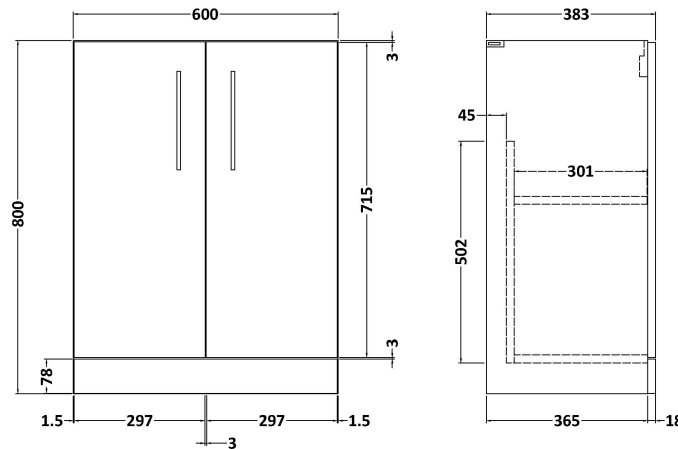

Sales Code: ARN2203F

Description: 1200 Fs 4-Door Vanity & Double Basin

Packaging Details

Barcode: 5056678414972

Sales Code: NVF2203F

Description: 600 Fs 2-Door Unit (365 Deep)

Product Dimensions

Height (mm):	800
Width (mm):	600
Depth (mm):	383
Nett Weight (kg):	19.5

Packaging Dimensions

Height (mm):	835
Width (mm):	620
Depth (mm):	375
Gross Weight (kg):	20

Packaging Data

Box Colour:	Brown Cardboard Box - Printed
Box Qty:	0
Label Size:	0 x 0
Label Colour:	White Label
Label Qty:	2

Outer Box Dimensions (If Applicable)

Height (mm):	
Width (mm):	
Depth (mm):	
Gross Weight (kg):	
Barcode:	5056462697406

Product Details

Country of Origin:	China
Fitting Instruction:	No
CE & UKCA:	N/A
FSC Certified Materials:	Yes
Colour:	Satin Grey
Construction Method:	Cam & Wood Dowel
Construction Type:	Rigid
Cabinet Finish:	MFC Painted Matt
Fascia Finish:	Mdf Painted Matt
Cabinet Thickness (mm):	16
Fascia Thickness (mm):	18
Drawer Included:	No
Drawer Type:	Not Applicable
No of Shelves:	1
Hinge Type:	95 Degree Soft Close
Hinge Included:	Yes, Supplied
Adjustable Legs:	No, Not Required
Fixings Included:	Yes
Handle Style:	Contemporary
Waste Shroud:	No
Handle Included:	Yes, Supplied
Handle Type:	D-Shape

Sales Code: CBM424

Description: Double Ceramic Basin 1208X392

Product Dimensions

Height (mm):	390
Width (mm):	1205
Depth (mm):	175
Nett Weight (kg):	27

Packaging Dimensions

Height (mm):	205
Width (mm):	1270
Depth (mm):	510
Gross Weight (kg):	27