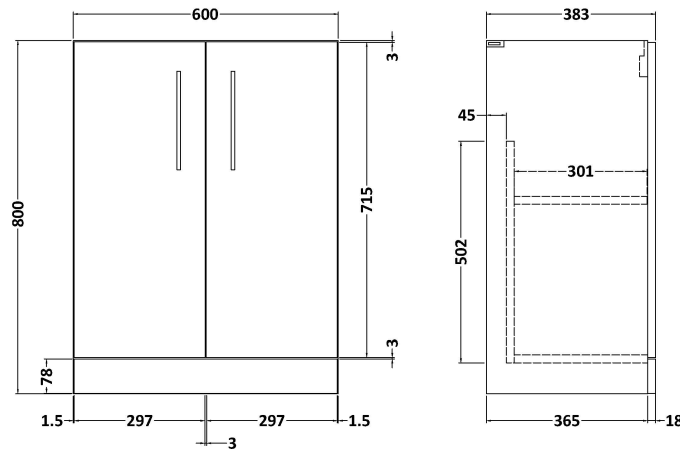

Sales Code: ARN2203G

Description: 600 Fs 2-Door Vanity & Basin 4

Packaging Details

Barcode: 5056678414965

Sales Code: NVF2203F

Description: 600 Fs 2-Door Unit (365 Deep)

Product Dimensions

Height (mm):	800
Width (mm):	600
Depth (mm):	383
Nett Weight (kg):	19.5

Packaging Dimensions

Height (mm):	835
Width (mm):	620
Depth (mm):	375
Gross Weight (kg):	20

Packaging Data

Box Colour:	Brown Cardboard Box - Printed
Box Qty:	0
Label Size:	0 x 0
Label Colour:	White Label
Label Qty:	2

Outer Box Dimensions (If Applicable)

Height (mm):	
Width (mm):	
Depth (mm):	
Gross Weight (kg):	
Barcode:	5056462697406

Product Details

Country of Origin:	China
Fitting Instruction:	No
CE & UKCA:	N/A
FSC Certified Materials:	Yes
Colour:	Satin Grey
Construction Method:	Cam & Wood Dowel
Construction Type:	Rigid
Cabinet Finish:	MFC Painted Matt
Fascia Finish:	Mdf Painted Matt
Cabinet Thickness (mm):	16
Fascia Thickness (mm):	18
Drawer Included:	No
Drawer Type:	Not Applicable
No of Shelves:	1
Hinge Type:	95 Degree Soft Close
Hinge Included:	Yes, Supplied
Adjustable Legs:	No, Not Required
Fixings Included:	Yes
Handle Style:	Contemporary
Waste Shroud:	No
Handle Included:	Yes, Supplied
Handle Type:	D-Shape

Sales Code: NVM043

Description: 600 Curved Basin 1Th

Product Dimensions

Height (mm):	160
Width (mm):	610
Depth (mm):	440
Nett Weight (kg):	11

Packaging Dimensions

Height (mm):	190
Width (mm):	630
Depth (mm):	415
Gross Weight (kg):	11.5