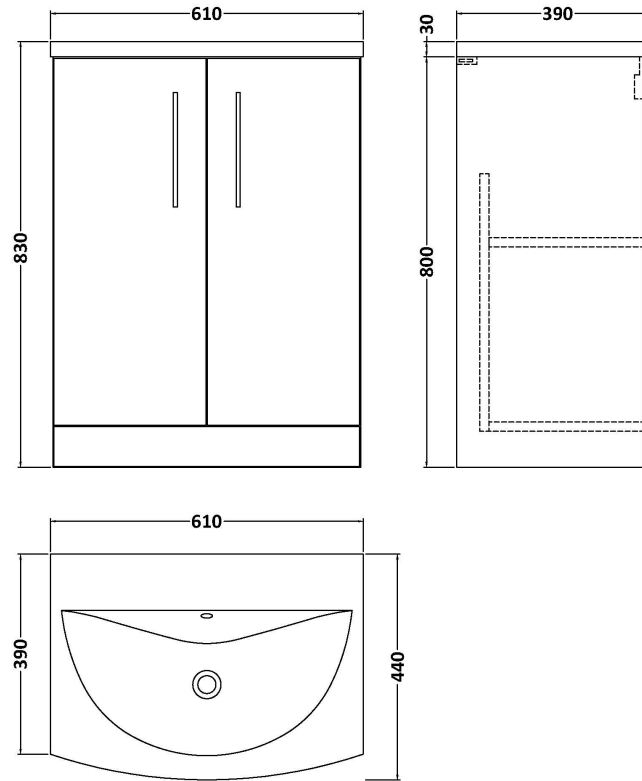

Sales Code: ARN2203G

Description: 600 Fs 2-Door Vanity & Basin 4

Packaging Details

Barcode: 5056678414965

Sales Code: NVF2203F

Description: 600 Fs 2-Door Unit (365 Deep)

Product Dimensions

Height (mm):	800
Width (mm):	600
Depth (mm):	383
Nett Weight (kg):	19.5

Packaging Dimensions

Height (mm):	835
Width (mm):	620
Depth (mm):	375
Gross Weight (kg):	20

Packaging Data

Box Colour:	Brown Cardboard Box - Printed
Box Qty:	0
Label Size:	0 x 0
Label Colour:	White Label
Label Qty:	2

Sales Code: NVM043

Description: 600 Curved Basin 1Th

Product Dimensions

Height (mm):	160
Width (mm):	610
Depth (mm):	440
Nett Weight (kg):	11

Packaging Dimensions

Height (mm):	190
Width (mm):	630
Depth (mm):	415
Gross Weight (kg):	11.5

Packaging Data

Box Colour:	Brown Cardboard Box - Printed
Box Qty:	1
Label Size:	100 x 50
Label Colour:	White Label
Label Qty:	2

Outer Box Dimensions (If Applicable)

Height (mm):	
Width (mm):	
Depth (mm):	
Gross Weight (kg):	
Barcode:	5056462620961