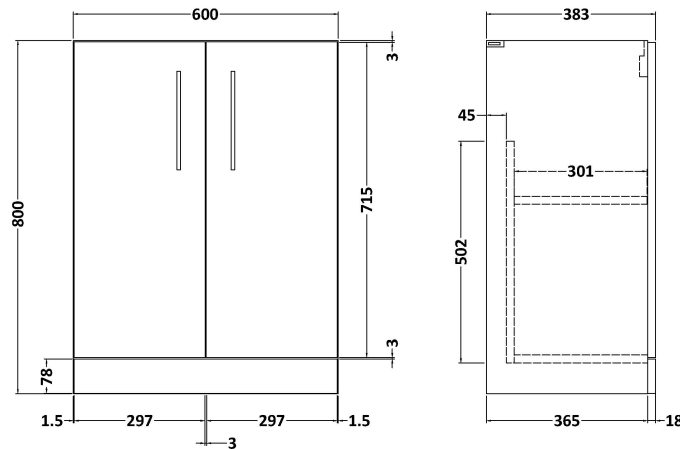

Sales Code: ARN2203W2

Description: 1200 Fs 4-Door Vanity & Worktop

Packaging Details

Barcode: 5056678414996

Sales Code: NVF2203F

Description: 600 Fs 2-Door Unit (365 Deep)

Product Dimensions

Height (mm):	800
Width (mm):	600
Depth (mm):	383
Nett Weight (kg):	19.5

Packaging Dimensions

Height (mm):	835
Width (mm):	620
Depth (mm):	375
Gross Weight (kg):	20

Packaging Data

Box Colour:	Brown Cardboard Box - Printed
Box Qty:	0
Label Size:	0 x 0
Label Colour:	White Label
Label Qty:	2

Outer Box Dimensions (If Applicable)

Height (mm):	
Width (mm):	
Depth (mm):	
Gross Weight (kg):	
Barcode:	5056462697406

Product Details

Country of Origin:	China
Fitting Instruction:	No
CE & UKCA:	N/A
FSC Certified Materials:	Yes
Colour:	Satin Grey
Construction Method:	Cam & Wood Dowel
Construction Type:	Rigid
Cabinet Finish:	MFC Painted Matt
Fascia Finish:	Mdf Painted Matt
Cabinet Thickness (mm):	16
Fascia Thickness (mm):	18
Drawer Included:	No
Drawer Type:	Not Applicable
No of Shelves:	1
Hinge Type:	95 Degree Soft Close
Hinge Included:	Yes, Supplied
Adjustable Legs:	No, Not Required
Fixings Included:	Yes
Handle Style:	Contemporary
Waste Shroud:	No
Handle Included:	Yes, Supplied
Handle Type:	D-Shape

Sales Code: MWT220

Description: 1200 Worktop (1205X390x18mm)

Product Dimensions

Height (mm):	18
Width (mm):	1205
Depth (mm):	390
Nett Weight (kg):	5

Packaging Dimensions

Height (mm):	25
Width (mm):	1225
Depth (mm):	410
Gross Weight (kg):	5