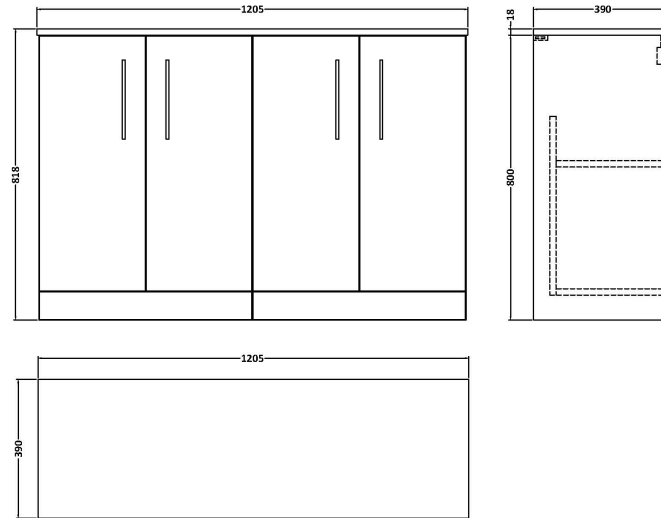

Sales Code: ARN2203W2

Description: 1200 Fs 4-Door Vanity & Worktop

Packaging Details

Barcode: 5056678414996

Sales Code: NVF2203F

Description: 600 Fs 2-Door Unit (365 Deep)

Product Dimensions

Height (mm):	800
Width (mm):	600
Depth (mm):	383
Nett Weight (kg):	19.5

Packaging Dimensions

Height (mm):	835
Width (mm):	620
Depth (mm):	375
Gross Weight (kg):	20

Packaging Data

Box Colour:	Brown Cardboard Box - Printed
Box Qty:	0
Label Size:	0 x 0
Label Colour:	White Label
Label Qty:	2

Outer Box Dimensions (If Applicable)

Height (mm):	
Width (mm):	
Depth (mm):	
Gross Weight (kg):	
Barcode:	5056462697406

Product Details

Country of Origin:	China
Fitting Instruction:	No
CE & UKCA:	N/A
FSC Certified Materials:	Yes
Colour:	Satin Grey
Construction Method:	Cam & Wood Dowel
Construction Type:	Rigid
Cabinet Finish:	MFC Painted Matt
Fascia Finish:	Mdf Painted Matt
Cabinet Thickness (mm):	16
Fascia Thickness (mm):	18
Drawer Included:	No
Drawer Type:	Not Applicable
No of Shelves:	1
Hinge Type:	95 Degree Soft Close
Hinge Included:	Yes, Supplied
Adjustable Legs:	No, Not Required
Fixings Included:	Yes
Handle Style:	Contemporary
Waste Shroud:	No
Handle Included:	Yes, Supplied
Handle Type:	D-Shape

Sales Code: MWT220

Description: 1200 Worktop (1205X390x18mm)

Product Dimensions

Height (mm):	18
Width (mm):	1205
Depth (mm):	390
Nett Weight (kg):	5

Packaging Dimensions

Height (mm):	25
Width (mm):	1225
Depth (mm):	410
Gross Weight (kg):	5