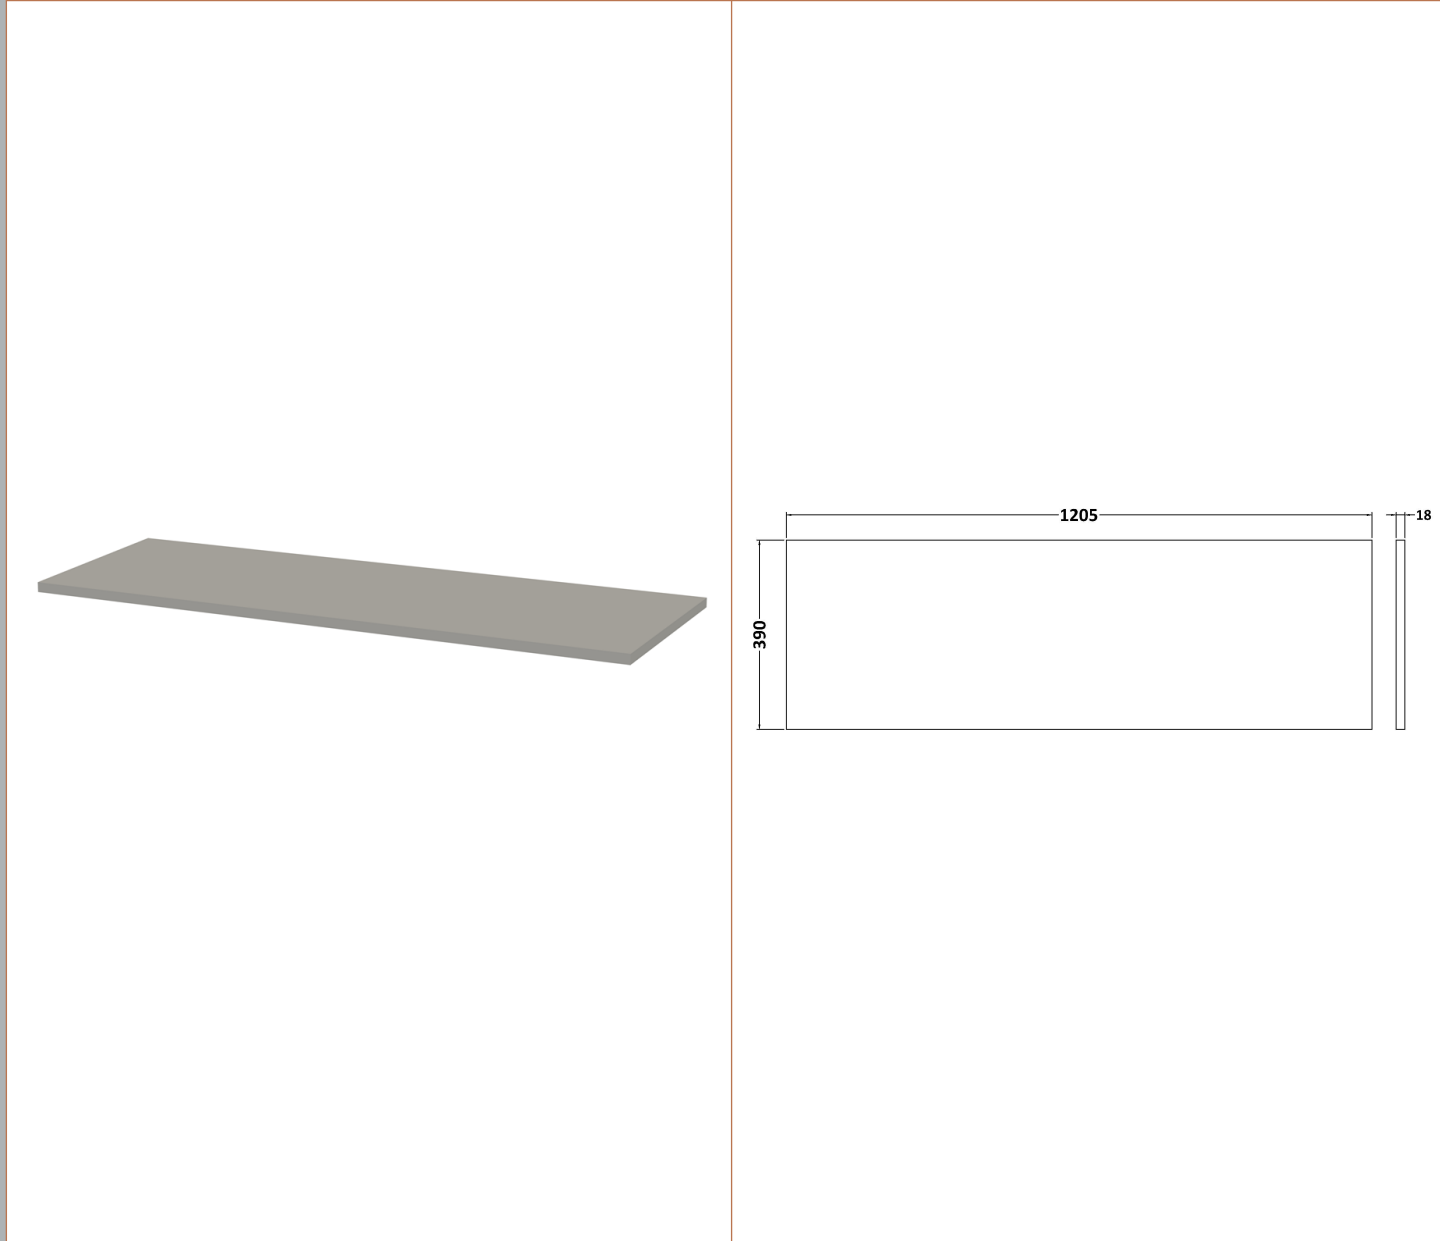

Sales Code: ARN2203W2

Description: 1200 Fs 4-Door Vanity & Worktop

Packaging Details

Barcode: 5056678414996

Sales Code: NVF2203F

Description: 600 Fs 2-Door Unit (365 Deep)

Product Dimensions

Height (mm):	800
Width (mm):	600
Depth (mm):	383
Nett Weight (kg):	19.5

Packaging Dimensions

Height (mm):	835
Width (mm):	620
Depth (mm):	375
Gross Weight (kg):	20

Packaging Data

Box Colour:	Brown Cardboard Box - Printed
Box Qty:	0
Label Size:	0 x 0
Label Colour:	White Label
Label Qty:	2

Outer Box Dimensions (If Applicable)

Height (mm):	
Width (mm):	
Depth (mm):	
Gross Weight (kg):	
Barcode:	5056462697406

Product Details

Country of Origin:	China
Fitting Instruction:	No
CE & UKCA:	N/A
FSC Certified Materials:	Yes
Colour:	Satin Grey
Construction Method:	Cam & Wood Dowel
Construction Type:	Rigid
Cabinet Finish:	MFC Painted Matt
Fascia Finish:	Mdf Painted Matt
Cabinet Thickness (mm):	16
Fascia Thickness (mm):	18
Drawer Included:	No
Drawer Type:	Not Applicable
No of Shelves:	1
Hinge Type:	95 Degree Soft Close
Hinge Included:	Yes, Supplied
Adjustable Legs:	No, Not Required
Fixings Included:	Yes
Handle Style:	Contemporary
Waste Shroud:	No
Handle Included:	Yes, Supplied
Handle Type:	D-Shape

Sales Code: MWT220

Description: 1200 Worktop (1205X390x18mm)

Product Dimensions

Height (mm):	18
Width (mm):	1205
Depth (mm):	390
Nett Weight (kg):	5

Packaging Dimensions

Height (mm):	25
Width (mm):	1225
Depth (mm):	410
Gross Weight (kg):	5