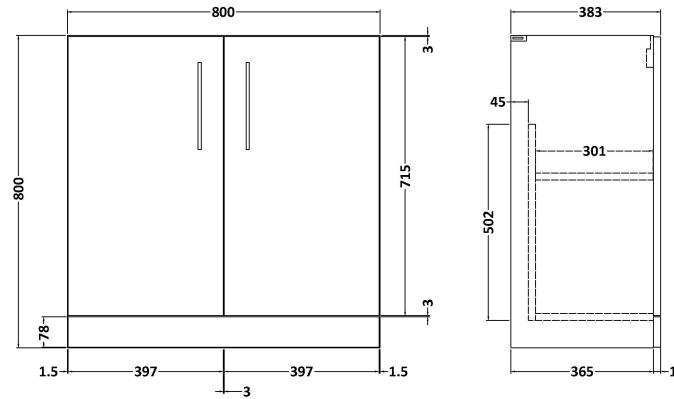

Sales Code: ARN2205A

Description: 800 Fs 2-Door Vanity & Basin 1

Packaging Details

Barcode: 5056678415078

Sales Code: NVF2205

Description: 800 Fs 2-Door Unit (365 Deep)

Product Dimensions

Height (mm):	800
Width (mm):	800
Depth (mm):	383
Nett Weight (kg):	25.5

Packaging Dimensions

Height (mm):	835
Width (mm):	820
Depth (mm):	375
Gross Weight (kg):	26

Packaging Data

Box Colour:	Brown Cardboard Box - Printed
Box Qty:	0
Label Size:	0 x 0
Label Colour:	White Label
Label Qty:	2

Sales Code: NVM015

Description: 800 Mid Edged Basin 1 Th

Product Dimensions

Height (mm):	180
Width (mm):	810
Depth (mm):	390
Nett Weight (kg):	15

Packaging Dimensions

Height (mm):	210
Width (mm):	410
Depth (mm):	830
Gross Weight (kg):	15

Packaging Data

Box Colour:	Brown Cardboard Box
Box Qty:	1
Label Size:	100 x 50
Label Colour:	White Label
Label Qty:	2

Outer Box Dimensions (If Applicable)

Height (mm):	
Width (mm):	
Depth (mm):	
Gross Weight (kg):	
Barcode:	5055369043422