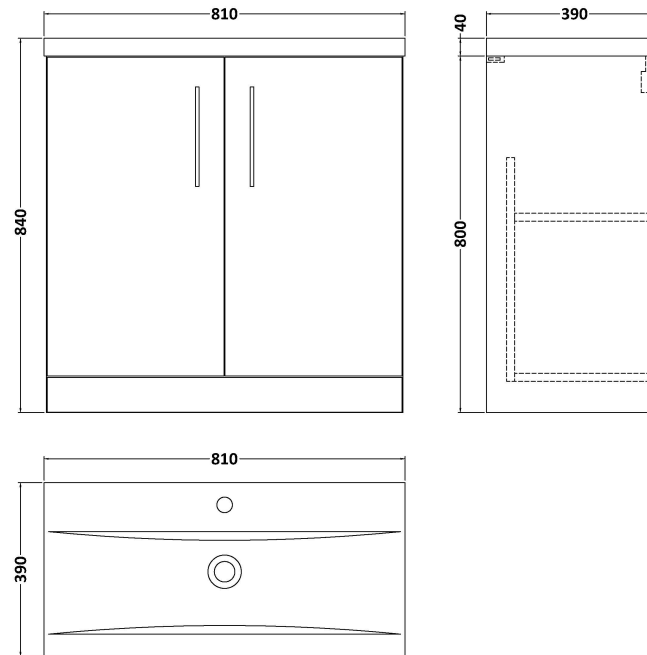

Sales Code: ARN2205A

Description: 800 Fs 2-Door Vanity & Basin 1

Packaging Details

Barcode: 5056678415078

Sales Code: NVF2205

Description: 800 Fs 2-Door Unit (365 Deep)

Product Dimensions

Height (mm):	800
Width (mm):	800
Depth (mm):	383
Nett Weight (kg):	25.5

Packaging Dimensions

Height (mm):	835
Width (mm):	820
Depth (mm):	375
Gross Weight (kg):	26

Packaging Data

Box Colour:	Brown Cardboard Box - Printed
Box Qty:	0
Label Size:	0 x 0
Label Colour:	White Label
Label Qty:	2

Outer Box Dimensions (If Applicable)

Height (mm):	
Width (mm):	
Depth (mm):	
Gross Weight (kg):	
Barcode:	5056678405987

Product Details

Country of Origin:	China
Fitting Instruction:	No
CE & UKCA:	N/A
FSC Certified Materials:	Yes
Colour:	Satin Grey
Construction Method:	Cam & Wood Dowel
Construction Type:	Rigid
Cabinet Finish:	MFC Painted Matt
Fascia Finish:	Mdf Painted Matt
Cabinet Thickness (mm):	16
Fascia Thickness (mm):	18
Drawer Included:	No
Drawer Type:	Not Applicable
No of Shelves:	1
Hinge Type:	95 Degree Soft Close
Hinge Included:	Yes, Supplied
Adjustable Legs:	No, Not Required
Fixings Included:	Yes
Handle Style:	Contemporary
Waste Shroud:	No
Handle Included:	Yes, Supplied
Handle Type:	D-Shape

Sales Code: NVM015

Description: 800 Mid Edged Basin 1 Th

Product Dimensions

Height (mm):	180
Width (mm):	810
Depth (mm):	390
Nett Weight (kg):	15

Packaging Dimensions

Height (mm):	210
Width (mm):	410
Depth (mm):	830
Gross Weight (kg):	15