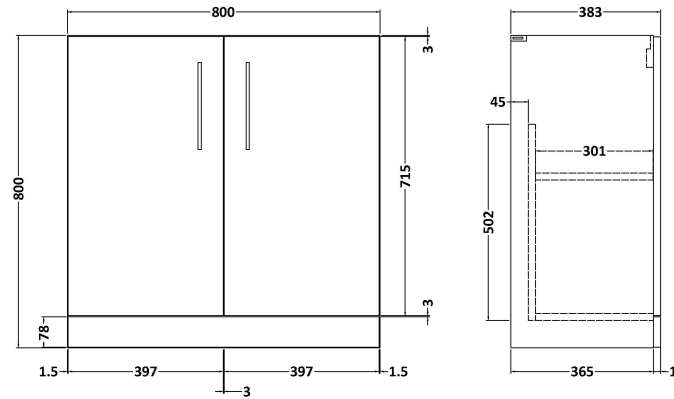

Sales Code: ARN2205B

Description: 800 Fs 2-Door Vanity & Basin 2

Packaging Details

Barcode: 5056678415085

Sales Code: NVF2205

Description: 800 Fs 2-Door Unit (365 Deep)

Product Dimensions

Height (mm):	800
Width (mm):	800
Depth (mm):	383
Nett Weight (kg):	25.5

Packaging Dimensions

Height (mm):	835
Width (mm):	820
Depth (mm):	375
Gross Weight (kg):	26

Packaging Data

Box Colour:	Brown Cardboard Box - Printed
Box Qty:	0
Label Size:	0 x 0
Label Colour:	White Label
Label Qty:	2

Sales Code: NVM005

Description: Minimalist Basin 800mm

Product Dimensions

Height (mm):	170
Width (mm):	800
Depth (mm):	390
Nett Weight (kg):	16.9

Packaging Dimensions

Height (mm):	400
Width (mm):	820
Depth (mm):	200
Gross Weight (kg):	16.9

Packaging Data

Box Colour:	Brown Cardboard Box - Printed
Box Qty:	1
Label Size:	100 x 50
Label Colour:	White Label
Label Qty:	2

Outer Box Dimensions (If Applicable)

Height (mm):	
Width (mm):	
Depth (mm):	
Gross Weight (kg):	
Barcode:	5055146194675