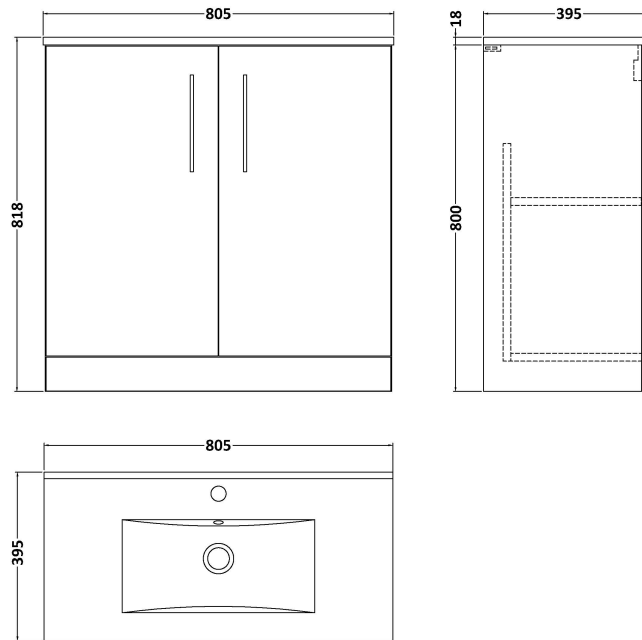

Sales Code: ARN2205B

Description: 800 Fs 2-Door Vanity & Basin 2

Packaging Details

Barcode: 5056678415085

Sales Code: NVF2205

Description: 800 Fs 2-Door Unit (365 Deep)

Product Dimensions

Height (mm):	800
Width (mm):	800
Depth (mm):	383
Nett Weight (kg):	25.5

Packaging Dimensions

Height (mm):	835
Width (mm):	820
Depth (mm):	375
Gross Weight (kg):	26

Packaging Data

Box Colour:	Brown Cardboard Box - Printed
Box Qty:	0
Label Size:	0 x 0
Label Colour:	White Label
Label Qty:	2

Sales Code: NVM005

Description: Minimalist Basin 800mm

Product Dimensions

Height (mm):	170
Width (mm):	800
Depth (mm):	390
Nett Weight (kg):	16.9

Packaging Dimensions

Height (mm):	400
Width (mm):	820
Depth (mm):	200
Gross Weight (kg):	16.9

Packaging Data

Box Colour:	Brown Cardboard Box - Printed
Box Qty:	1
Label Size:	100 x 50
Label Colour:	White Label
Label Qty:	2

Outer Box Dimensions (If Applicable)

Height (mm):	
Width (mm):	
Depth (mm):	
Gross Weight (kg):	
Barcode:	5055146194675