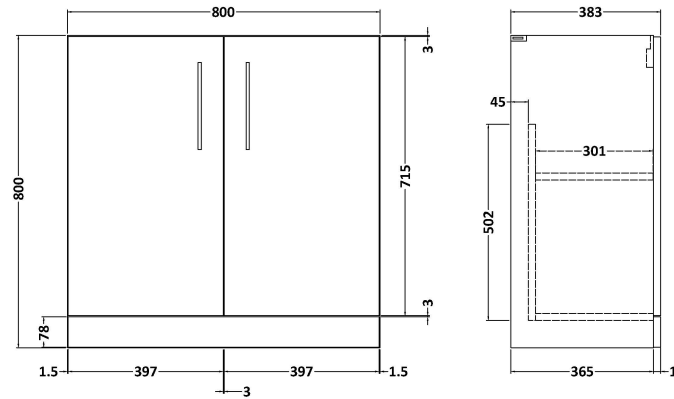

Sales Code: ARN2205D

Description: 800 Fs 2-Door Vanity & Basin 3

Packaging Details

Barcode: 5056678415092

Sales Code: NVF2205

Description: 800 Fs 2-Door Unit (365 Deep)

Product Dimensions

Height (mm):	800
Width (mm):	800
Depth (mm):	383
Nett Weight (kg):	25.5

Packaging Dimensions

Height (mm):	835
Width (mm):	820
Depth (mm):	375
Gross Weight (kg):	26

Packaging Data

Box Colour:	Brown Cardboard Box - Printed
Box Qty:	0
Label Size:	0 x 0
Label Colour:	White Label
Label Qty:	2

Sales Code: NVM035

Description: 800 Thin Edged Basin 1Th

Product Dimensions

Height (mm):	170
Width (mm):	810
Depth (mm):	395
Nett Weight (kg):	14.5

Packaging Dimensions

Height (mm):	190
Width (mm):	830
Depth (mm):	415
Gross Weight (kg):	15

Packaging Data

Box Colour:	Brown Cardboard Box
Box Qty:	1
Label Size:	100 x 50
Label Colour:	White Label
Label Qty:	2

Outer Box Dimensions (If Applicable)

Height (mm):	
Width (mm):	
Depth (mm):	
Gross Weight (kg):	
Barcode:	5056211853435