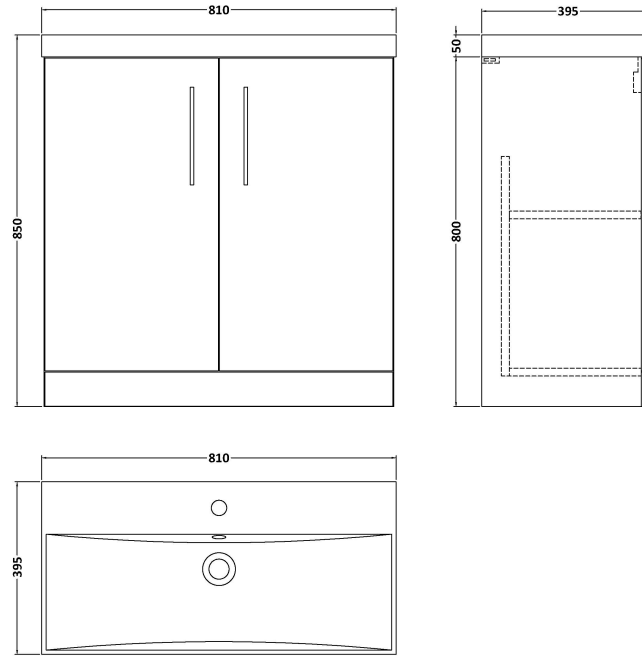

Sales Code: ARN2205D

Description: 800 Fs 2-Door Vanity & Basin 3

Packaging Details

Barcode: 5056678415092

Sales Code: NVF2205

Description: 800 Fs 2-Door Unit (365 Deep)

Product Dimensions

Height (mm):	800
Width (mm):	800
Depth (mm):	383
Nett Weight (kg):	25.5

Packaging Dimensions

Height (mm):	835
Width (mm):	820
Depth (mm):	375
Gross Weight (kg):	26

Packaging Data

Box Colour:	Brown Cardboard Box - Printed
Box Qty:	0
Label Size:	0 x 0
Label Colour:	White Label
Label Qty:	2

Sales Code: NVM035

Description: 800 Thin Edged Basin 1Th

Product Dimensions

Height (mm):	170
Width (mm):	810
Depth (mm):	395
Nett Weight (kg):	14.5

Packaging Dimensions

Height (mm):	190
Width (mm):	830
Depth (mm):	415
Gross Weight (kg):	15

Packaging Data

Box Colour:	Brown Cardboard Box
Box Qty:	1
Label Size:	100 x 50
Label Colour:	White Label
Label Qty:	2

Outer Box Dimensions (If Applicable)

Height (mm):	
Width (mm):	
Depth (mm):	
Gross Weight (kg):	
Barcode:	5056211853435