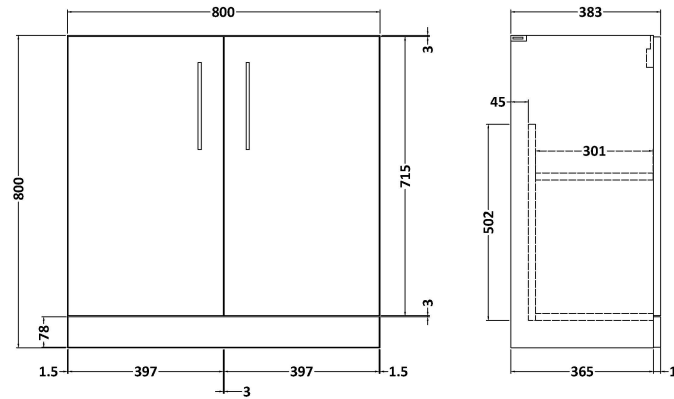

Sales Code: ARN2205G

Description: 800 Fs 2-Door Vanity & Basin 4

Packaging Details

Barcode: 5056678415108

Sales Code: NVF2205

Description: 800 Fs 2-Door Unit (365 Deep)

Product Dimensions

Height (mm):	800
Width (mm):	800
Depth (mm):	383
Nett Weight (kg):	25.5

Packaging Dimensions

Height (mm):	835
Width (mm):	820
Depth (mm):	375
Gross Weight (kg):	26

Packaging Data

Box Colour:	Brown Cardboard Box - Printed
Box Qty:	0
Label Size:	0 x 0
Label Colour:	White Label
Label Qty:	2

Sales Code: NVM045

Description: 800 Curved Basin 1Th

Product Dimensions

Height (mm):	160
Width (mm):	810
Depth (mm):	440
Nett Weight (kg):	15

Packaging Dimensions

Height (mm):	190
Width (mm):	830
Depth (mm):	415
Gross Weight (kg):	15.5

Packaging Data

Box Colour:	Brown Cardboard Box
Box Qty:	1
Label Size:	100 x 50
Label Colour:	White Label
Label Qty:	2

Outer Box Dimensions (If Applicable)

Height (mm):	
Width (mm):	
Depth (mm):	
Gross Weight (kg):	
Barcode:	5056462620978