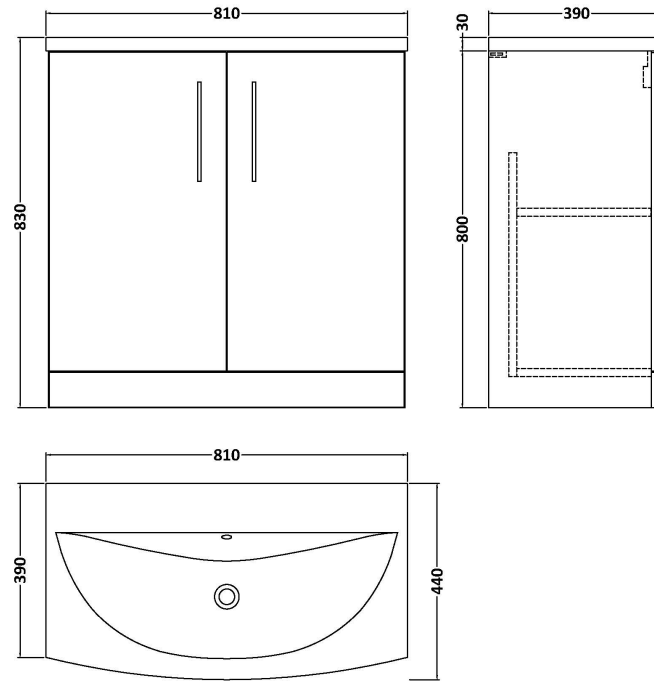

Sales Code: ARN2205G

Description: 800 Fs 2-Door Vanity & Basin 4

Packaging Details

Barcode: 5056678415108

Sales Code: NVF2205

Description: 800 Fs 2-Door Unit (365 Deep)

Product Dimensions

Height (mm):	800
Width (mm):	800
Depth (mm):	383
Nett Weight (kg):	25.5

Packaging Dimensions

Height (mm):	835
Width (mm):	820
Depth (mm):	375
Gross Weight (kg):	26

Packaging Data

Box Colour:	Brown Cardboard Box - Printed
Box Qty:	0
Label Size:	0 x 0
Label Colour:	White Label
Label Qty:	2

Sales Code: NVM045

Description: 800 Curved Basin 1Th

Product Dimensions

Height (mm):	160
Width (mm):	810
Depth (mm):	440
Nett Weight (kg):	15

Packaging Dimensions

Height (mm):	190
Width (mm):	830
Depth (mm):	415
Gross Weight (kg):	15.5

Packaging Data

Box Colour:	Brown Cardboard Box
Box Qty:	1
Label Size:	100 x 50
Label Colour:	White Label
Label Qty:	2

Outer Box Dimensions (If Applicable)

Height (mm):	
Width (mm):	
Depth (mm):	
Gross Weight (kg):	
Barcode:	5056462620978