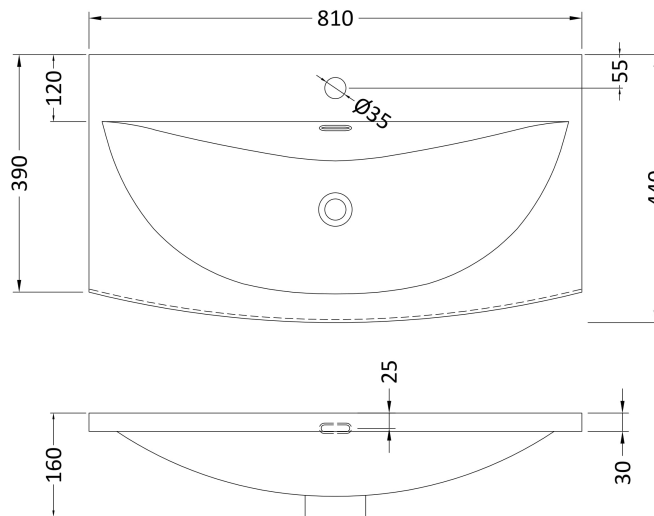

Packaging Dimensions

Height (mm):	835
Width (mm):	820
Depth (mm):	375
Gross Weight (kg):	26

Packaging Data

Box Colour:	Brown Cardboard Box - Printed
Box Qty:	0
Label Size:	0 x 0
Label Colour:	White Label
Label Qty:	2

Outer Box Dimensions (If Applicable)

Height (mm):	
Width (mm):	
Depth (mm):	
Gross Weight (kg):	
Barcode:	5056678405987

Product Details

Country of Origin:	China
Fitting Instruction:	No
CE & UKCA:	N/A
FSC Certified Materials:	Yes
Colour:	Satin Grey
Construction Method:	Cam & Wood Dowel
Construction Type:	Rigid
Cabinet Finish:	MFC Painted Matt
Fascia Finish:	Mdf Painted Matt
Cabinet Thickness (mm):	16
Fascia Thickness (mm):	18
Drawer Included:	No
Drawer Type:	Not Applicable
No of Shelves:	1
Hinge Type:	95 Degree Soft Close
Hinge Included:	Yes, Supplied
Adjustable Legs:	No, Not Required
Fixings Included:	Yes
Handle Style:	Contemporary
Waste Shroud:	No
Handle Included:	Yes, Supplied
Handle Type:	D-Shape

Sales Code: NVM045

Description: 800 Curved Basin 1Th

Product Dimensions

Height (mm):	160
Width (mm):	810
Depth (mm):	440
Nett Weight (kg):	15

Packaging Dimensions

Height (mm):	190
Width (mm):	830
Depth (mm):	415
Gross Weight (kg):	15.5

Packaging Data

Box Colour:	Brown Cardboard Box
Box Qty:	1
Label Size:	100 x 50
Label Colour:	White Label
Label Qty:	2

Outer Box Dimensions (If Applicable)

Height (mm):	
Width (mm):	
Depth (mm):	
Gross Weight (kg):	
Barcode:	5056462620978