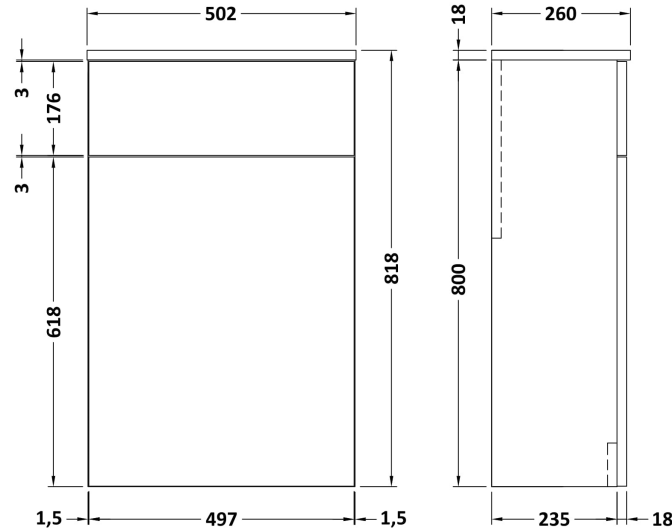

Packaging Dimensions

Height (mm):	835
Width (mm):	620
Depth (mm):	375
Gross Weight (kg):	20

Packaging Data

Box Colour:	Brown Cardboard Box - Printed
Box Qty:	0
Label Size:	0 x 0
Label Colour:	White Label
Label Qty:	2

Sales Code: NVF2241

Description: 500 Wc Unit (235 Deep)

Product Dimensions

Height (mm):	818
Width (mm):	502
Depth (mm):	260
Nett Weight (kg):	13.1

Packaging Dimensions

Height (mm):	825
Width (mm):	525
Depth (mm):	260
Gross Weight (kg):	13.6

Packaging Data

Box Colour:	Brown Cardboard Box - Printed
Box Qty:	0
Label Size:	0 x 0
Label Colour:	White Label
Label Qty:	2

Outer Box Dimensions (If Applicable)

Height (mm):	
Width (mm):	
Depth (mm):	
Gross Weight (kg):	
Barcode:	5056678405949

Sales Code: PMB411R

Description: 1100X390 L Shaped Polymarble Basin Rh

Product Dimensions

Height (mm):	135
Width (mm):	1105
Depth (mm):	390
Nett Weight (kg):	16

Packaging Dimensions

Height (mm):	190
Width (mm):	420
Depth (mm):	1160
Gross Weight (kg):	16.5