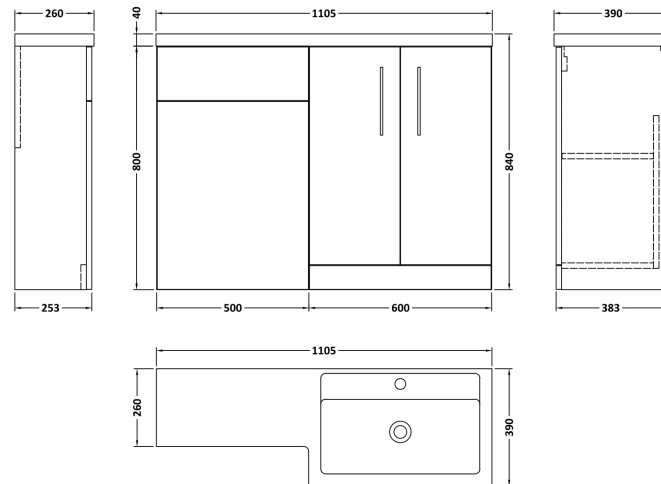

Sales Code: ARN2211R

Description: 1100X390 Combination Unit Rh

Packaging Details

Barcode: 5056678450383

Sales Code: NVF2203F

Description: 600 Fs 2-Door Unit (365 Deep)

Product Dimensions

Height (mm):	800
Width (mm):	600
Depth (mm):	383
Nett Weight (kg):	19.5

Packaging Dimensions

Height (mm):	835
Width (mm):	620
Depth (mm):	375
Gross Weight (kg):	20

Packaging Data

Box Colour:	Brown Cardboard Box - Printed
Box Qty:	0
Label Size:	0 x 0
Label Colour:	White Label
Label Qty:	2

Sales Code: NVF2241

Description: 500 Wc Unit (235 Deep)

Product Dimensions

Height (mm):	818
Width (mm):	502
Depth (mm):	260
Nett Weight (kg):	13.1

Packaging Dimensions

Height (mm):	825
Width (mm):	525
Depth (mm):	260
Gross Weight (kg):	13.6

Sales Code: PMB411R

Description: 1100X390 L Shaped Polymarble Basin Rh

Product Dimensions

Height (mm):	135
Width (mm):	1105
Depth (mm):	390
Nett Weight (kg):	16

Packaging Dimensions

Height (mm):	190
Width (mm):	420
Depth (mm):	1160
Gross Weight (kg):	16.5