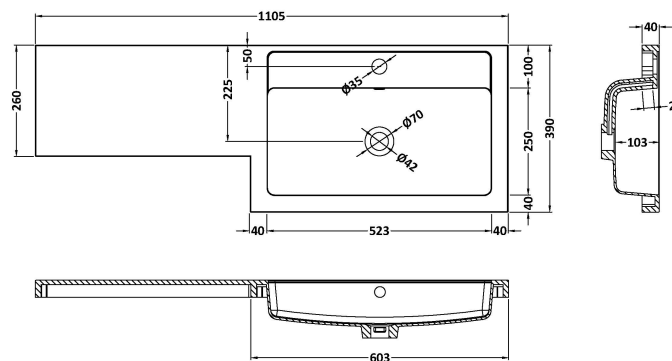

Packaging Dimensions

Height (mm):	835
Width (mm):	620
Depth (mm):	375
Gross Weight (kg):	20

Packaging Data

Box Colour:	Brown Cardboard Box - Printed
Box Qty:	0
Label Size:	0 x 0
Label Colour:	White Label
Label Qty:	2

Sales Code: NVF2241

Description: 500 Wc Unit (235 Deep)

Product Dimensions

Height (mm):	818
Width (mm):	502
Depth (mm):	260
Nett Weight (kg):	13.1

Packaging Dimensions

Height (mm):	825
Width (mm):	525
Depth (mm):	260
Gross Weight (kg):	13.6

Packaging Data

Box Colour:	Brown Cardboard Box - Printed
Box Qty:	0
Label Size:	0 x 0
Label Colour:	White Label
Label Qty:	2

Outer Box Dimensions (If Applicable)

Height (mm):	
Width (mm):	
Depth (mm):	
Gross Weight (kg):	
Barcode:	5056678405949

Sales Code: PMB411R

Description: 1100X390 L Shaped Polymarble Basin Rh

Product Dimensions

Height (mm):	135
Width (mm):	1105
Depth (mm):	390
Nett Weight (kg):	16

Packaging Dimensions

Height (mm):	190
Width (mm):	420
Depth (mm):	1160
Gross Weight (kg):	16.5