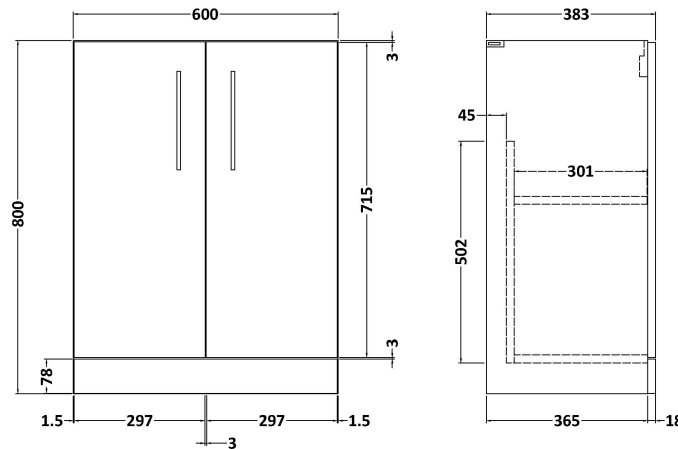

Sales Code: ARN2211R

Description: 1100X390 Combination Unit Rh

Packaging Details

Barcode: 5056678450383

Sales Code: NVF2203F

Description: 600 Fs 2-Door Unit (365 Deep)

Product Dimensions

Height (mm):	800
Width (mm):	600
Depth (mm):	383
Nett Weight (kg):	19.5

Packaging Dimensions

Height (mm):	835
Width (mm):	620
Depth (mm):	375
Gross Weight (kg):	20

Packaging Data

Box Colour:	Brown Cardboard Box - Printed
Box Qty:	0
Label Size:	0 x 0
Label Colour:	White Label
Label Qty:	2

Sales Code: NVF2241

Description: 500 Wc Unit (235 Deep)

Product Dimensions

Height (mm):	818
Width (mm):	502
Depth (mm):	260
Nett Weight (kg):	13.1

Packaging Dimensions

Height (mm):	825
Width (mm):	525
Depth (mm):	260
Gross Weight (kg):	13.6

Sales Code: PMB411R

Description: 1100X390 L Shaped Polymarble Basin Rh

Product Dimensions

Height (mm):	135
Width (mm):	1105
Depth (mm):	390
Nett Weight (kg):	16

Packaging Dimensions

Height (mm):	190
Width (mm):	420
Depth (mm):	1160
Gross Weight (kg):	16.5