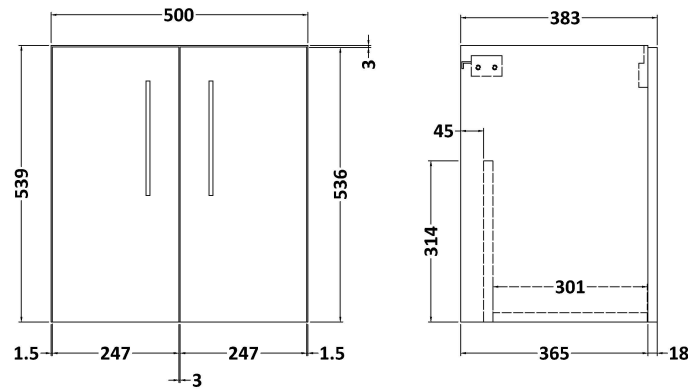

Sales Code: ARN2221A

Description: 500 Wh 2-Door Vanity & Basin 1

Packaging Details

Barcode: 5056678415153

Sales Code: NVF2221

Description: 500 Wh 2-Door Unit (365 Deep)

Product Dimensions

Height (mm):	540
Width (mm):	500
Depth (mm):	383
Nett Weight (kg):	12.6

Packaging Dimensions

Height (mm):	560
Width (mm):	520
Depth (mm):	405
Gross Weight (kg):	13.1

Packaging Data

Box Colour:	Brown Cardboard Box - Printed
Box Qty:	0
Label Size:	0 x 0
Label Colour:	White Label
Label Qty:	2

Sales Code: NVM012

Description: 500 Mid-Edged Basin 1 Th

Product Dimensions

Height (mm):	180
Width (mm):	510
Depth (mm):	390
Nett Weight (kg):	10.54

Packaging Dimensions

Height (mm):	210
Width (mm):	410
Depth (mm):	530
Gross Weight (kg):	10.54

Packaging Data

Box Colour:	Brown Cardboard Box - Printed
Box Qty:	1
Label Size:	100 x 50
Label Colour:	White Label
Label Qty:	2

Outer Box Dimensions (If Applicable)

Height (mm):	
Width (mm):	
Depth (mm):	
Gross Weight (kg):	
Barcode:	5055369043446