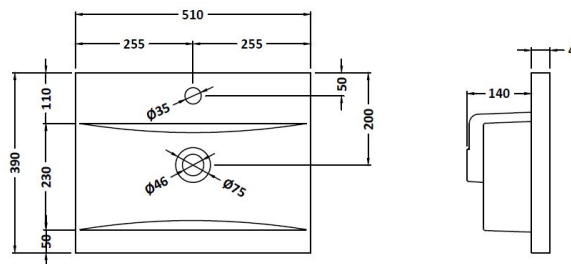

Packaging Dimensions

Height (mm):	560
Width (mm):	520
Depth (mm):	405
Gross Weight (kg):	13.1

Packaging Data

Box Colour:	Brown Cardboard Box - Printed
Box Qty:	0
Label Size:	0 x 0
Label Colour:	White Label
Label Qty:	2

Outer Box Dimensions (If Applicable)

Height (mm):	
Width (mm):	
Depth (mm):	
Gross Weight (kg):	
Barcode:	5056678406007

Product Details

Country of Origin:	China
Fitting Instruction:	No
CE & UKCA:	N/A
FSC Certified Materials:	Yes
Colour:	Satin Grey
Construction Method:	Cam & Wood Dowel
Construction Type:	Rigid
Cabinet Finish:	MFC Painted Matt
Fascia Finish:	Mdf Painted Matt
Cabinet Thickness (mm):	16
Fascia Thickness (mm):	18
Drawer Included:	No
Drawer Type:	Not Applicable
No of Shelves:	0
Hinge Type:	95 Degree Soft Close
Hinge Included:	Yes, Supplied
Adjustable Legs:	No, Not Required
Fixings Included:	Yes
Handle Style:	Contemporary
Waste Shroud:	No
Handle Included:	Yes, Supplied
Handle Type:	D-Shape

Sales Code: NVM012

Description: 500 Mid-Edged Basin 1 Th

Product Dimensions

Height (mm):	180
Width (mm):	510
Depth (mm):	390
Nett Weight (kg):	10.54

Packaging Dimensions

Height (mm):	210
Width (mm):	410
Depth (mm):	530
Gross Weight (kg):	10.54

Packaging Data

Box Colour:	Brown Cardboard Box - Printed
Box Qty:	1
Label Size:	100 x 50
Label Colour:	White Label
Label Qty:	2

Outer Box Dimensions (If Applicable)

Height (mm):	
Width (mm):	
Depth (mm):	
Gross Weight (kg):	
Barcode:	5055369043446