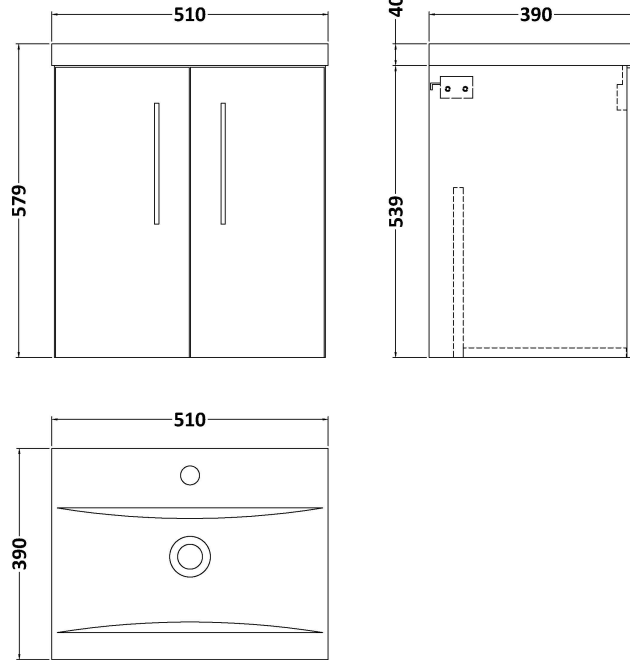

Sales Code: ARN2221A

Description: 500 Wh 2-Door Vanity & Basin 1

Packaging Details

Barcode: 5056678415153

Sales Code: NVF2221

Description: 500 Wh 2-Door Unit (365 Deep)

Product Dimensions

Height (mm):	540
Width (mm):	500
Depth (mm):	383
Nett Weight (kg):	12.6

Packaging Dimensions

Height (mm):	560
Width (mm):	520
Depth (mm):	405
Gross Weight (kg):	13.1

Packaging Data

Box Colour:	Brown Cardboard Box - Printed
Box Qty:	0
Label Size:	0 x 0
Label Colour:	White Label
Label Qty:	2

Sales Code: NVM012

Description: 500 Mid-Edged Basin 1 Th

Product Dimensions

Height (mm):	180
Width (mm):	510
Depth (mm):	390
Nett Weight (kg):	10.54

Packaging Dimensions

Height (mm):	210
Width (mm):	410
Depth (mm):	530
Gross Weight (kg):	10.54

Packaging Data

Box Colour:	Brown Cardboard Box - Printed
Box Qty:	1
Label Size:	100 x 50
Label Colour:	White Label
Label Qty:	2

Outer Box Dimensions (If Applicable)

Height (mm):	
Width (mm):	
Depth (mm):	
Gross Weight (kg):	
Barcode:	5055369043446