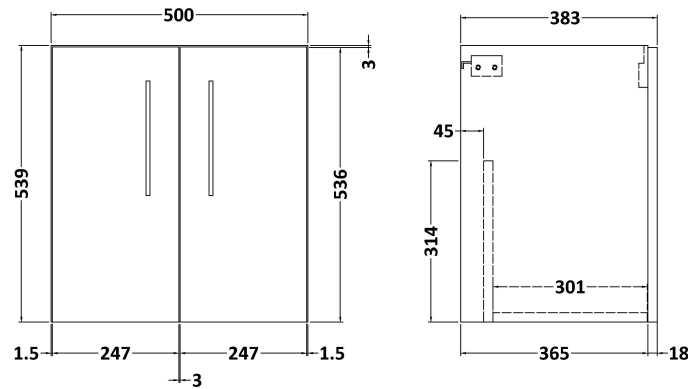

Sales Code: ARN2221D

Description: 500 Wh 2-Door Vanity & Basin 3

Packaging Details

Barcode: 5056678415177

Sales Code: NVF2221

Description: 500 Wh 2-Door Unit (365 Deep)

Product Dimensions

Height (mm):	540
Width (mm):	500
Depth (mm):	383
Nett Weight (kg):	12.6

Packaging Dimensions

Height (mm):	560
Width (mm):	520
Depth (mm):	405
Gross Weight (kg):	13.1

Packaging Data

Box Colour:	Brown Cardboard Box - Printed
Box Qty:	0
Label Size:	0 x 0
Label Colour:	White Label
Label Qty:	2

Sales Code: NVM032

Description: 500 Thin Edged Basin 1Th

Product Dimensions

Height (mm):	170
Width (mm):	510
Depth (mm):	395
Nett Weight (kg):	9.5

Packaging Dimensions

Height (mm):	190
Width (mm):	530
Depth (mm):	415
Gross Weight (kg):	10

Packaging Data

Box Colour:	Brown Cardboard Box - Printed
Box Qty:	1
Label Size:	100 x 50
Label Colour:	White Label
Label Qty:	2

Outer Box Dimensions (If Applicable)

Height (mm):	
Width (mm):	
Depth (mm):	
Gross Weight (kg):	
Barcode:	5056211853411