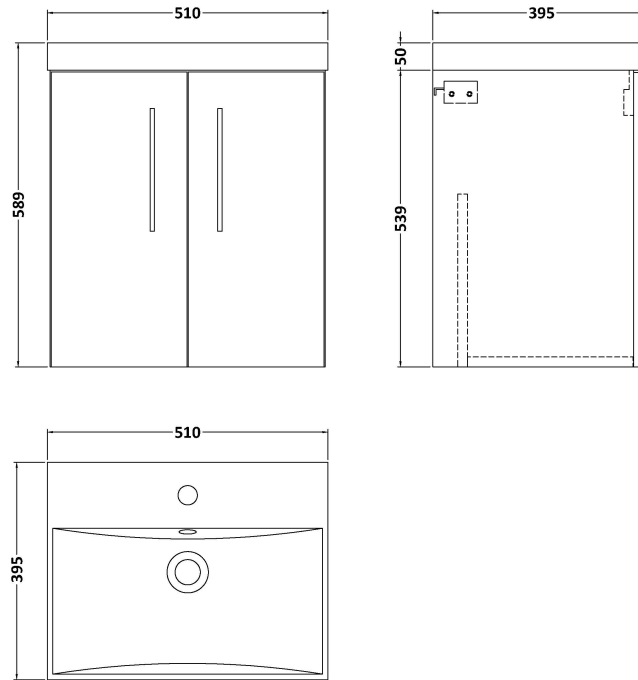

Sales Code: ARN2221D

Description: 500 Wh 2-Door Vanity & Basin 3

Packaging Details

Barcode: 5056678415177

Sales Code: NVF2221

Description: 500 Wh 2-Door Unit (365 Deep)

Product Dimensions

Height (mm):	540
Width (mm):	500
Depth (mm):	383
Nett Weight (kg):	12.6

Packaging Dimensions

Height (mm):	560
Width (mm):	520
Depth (mm):	405
Gross Weight (kg):	13.1

Packaging Data

Box Colour:	Brown Cardboard Box - Printed
Box Qty:	0
Label Size:	0 x 0
Label Colour:	White Label
Label Qty:	2

Outer Box Dimensions (If Applicable)

Height (mm):	
Width (mm):	
Depth (mm):	
Gross Weight (kg):	
Barcode:	5056678406007

Product Details

Country of Origin:	China
Fitting Instruction:	No
CE & UKCA:	N/A
FSC Certified Materials:	Yes
Colour:	Satin Grey
Construction Method:	Cam & Wood Dowel
Construction Type:	Rigid
Cabinet Finish:	MFC Painted Matt
Fascia Finish:	Mdf Painted Matt
Cabinet Thickness (mm):	16
Fascia Thickness (mm):	18
Drawer Included:	No
Drawer Type:	Not Applicable
No of Shelves:	0
Hinge Type:	95 Degree Soft Close
Hinge Included:	Yes, Supplied
Adjustable Legs:	No, Not Required
Fixings Included:	Yes
Handle Style:	Contemporary
Waste Shroud:	No
Handle Included:	Yes, Supplied
Handle Type:	D-Shape

Sales Code: NVM032

Description: 500 Thin Edged Basin 1Th

Product Dimensions

Height (mm):	170
Width (mm):	510
Depth (mm):	395
Nett Weight (kg):	9.5

Packaging Dimensions

Height (mm):	190
Width (mm):	530
Depth (mm):	415
Gross Weight (kg):	10