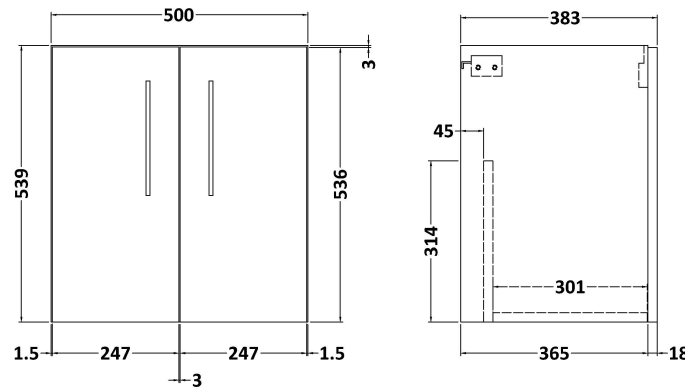

Sales Code: ARN2221G

Description: 500 Wh 2-Door Vanity & Basin 4

Packaging Details

Barcode: 5056678415184

Sales Code: NVF2221

Description: 500 Wh 2-Door Unit (365 Deep)

Product Dimensions

Height (mm):	540
Width (mm):	500
Depth (mm):	383
Nett Weight (kg):	12.6

Packaging Dimensions

Height (mm):	560
Width (mm):	520
Depth (mm):	405
Gross Weight (kg):	13.1

Packaging Data

Box Colour:	Brown Cardboard Box - Printed
Box Qty:	0
Label Size:	0 x 0
Label Colour:	White Label
Label Qty:	2

Sales Code: NVM042

Description: 500 Curved Basin 1Th

Product Dimensions

Height (mm):	160
Width (mm):	510
Depth (mm):	440
Nett Weight (kg):	9

Packaging Dimensions

Height (mm):	190
Width (mm):	530
Depth (mm):	415
Gross Weight (kg):	9.5

Packaging Data

Box Colour:	Brown Cardboard Box - Printed
Box Qty:	1
Label Size:	100 x 50
Label Colour:	White Label
Label Qty:	2

Outer Box Dimensions (If Applicable)

Height (mm):	
Width (mm):	
Depth (mm):	
Gross Weight (kg):	
Barcode:	5056462620985