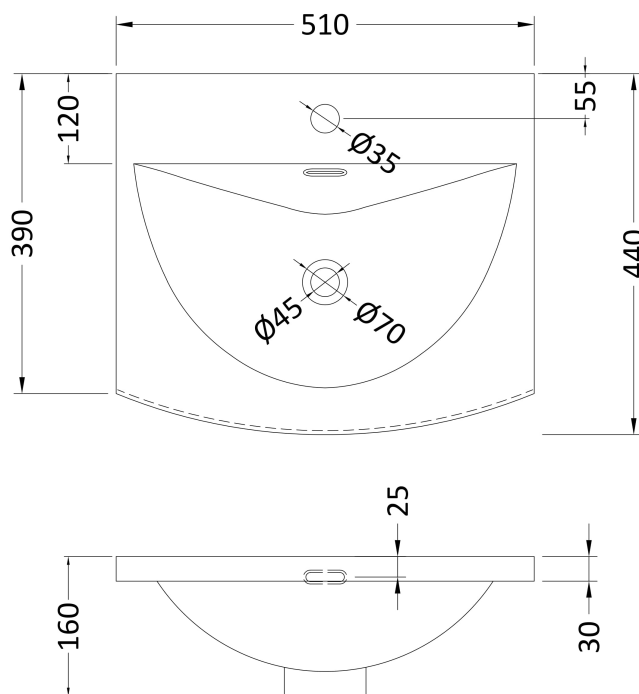

Sales Code: ARN2221G

Description: 500 Wh 2-Door Vanity & Basin 4

Packaging Details

Barcode: 5056678415184

Sales Code: NVF2221

Description: 500 Wh 2-Door Unit (365 Deep)

Product Dimensions

Height (mm):	540
Width (mm):	500
Depth (mm):	383
Nett Weight (kg):	12.6

Packaging Dimensions

Height (mm):	560
Width (mm):	520
Depth (mm):	405
Gross Weight (kg):	13.1

Packaging Data

Box Colour:	Brown Cardboard Box - Printed
Box Qty:	0
Label Size:	0 x 0
Label Colour:	White Label
Label Qty:	2

Sales Code: NVM042

Description: 500 Curved Basin 1Th

Product Dimensions

Height (mm):	160
Width (mm):	510
Depth (mm):	440
Nett Weight (kg):	9

Packaging Dimensions

Height (mm):	190
Width (mm):	530
Depth (mm):	415
Gross Weight (kg):	9.5

Packaging Data

Box Colour:	Brown Cardboard Box - Printed
Box Qty:	1
Label Size:	100 x 50
Label Colour:	White Label
Label Qty:	2

Outer Box Dimensions (If Applicable)

Height (mm):	
Width (mm):	
Depth (mm):	
Gross Weight (kg):	
Barcode:	5056462620985