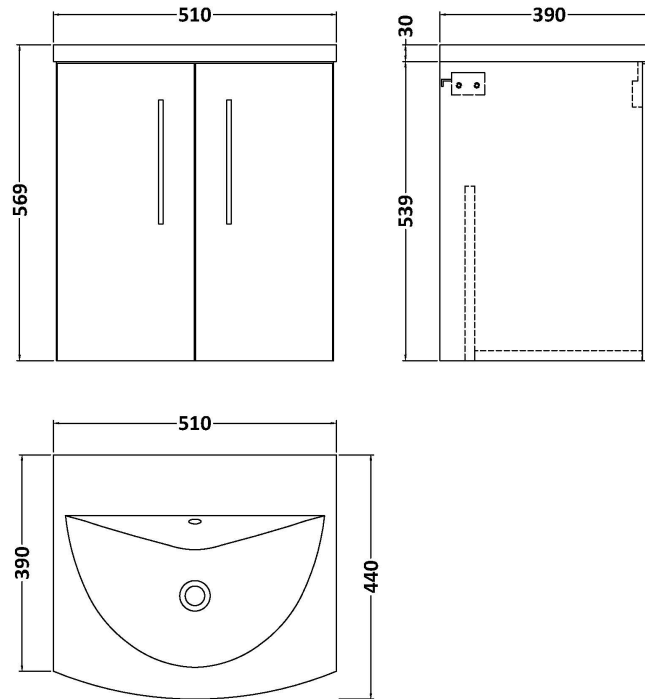

Sales Code: ARN2221G

Description: 500 Wh 2-Door Vanity & Basin 4

Packaging Details

Barcode: 5056678415184

Sales Code: NVF2221

Description: 500 Wh 2-Door Unit (365 Deep)

Product Dimensions

Height (mm):	540
Width (mm):	500
Depth (mm):	383
Nett Weight (kg):	12.6

Packaging Dimensions

Height (mm):	560
Width (mm):	520
Depth (mm):	405
Gross Weight (kg):	13.1

Packaging Data

Box Colour:	Brown Cardboard Box - Printed
Box Qty:	0
Label Size:	0 x 0
Label Colour:	White Label
Label Qty:	2

Sales Code: NVM042

Description: 500 Curved Basin 1Th

Product Dimensions

Height (mm):	160
Width (mm):	510
Depth (mm):	440
Nett Weight (kg):	9

Packaging Dimensions

Height (mm):	190
Width (mm):	530
Depth (mm):	415
Gross Weight (kg):	9.5

Packaging Data

Box Colour:	Brown Cardboard Box - Printed
Box Qty:	1
Label Size:	100 x 50
Label Colour:	White Label
Label Qty:	2

Outer Box Dimensions (If Applicable)

Height (mm):	
Width (mm):	
Depth (mm):	
Gross Weight (kg):	
Barcode:	5056462620985