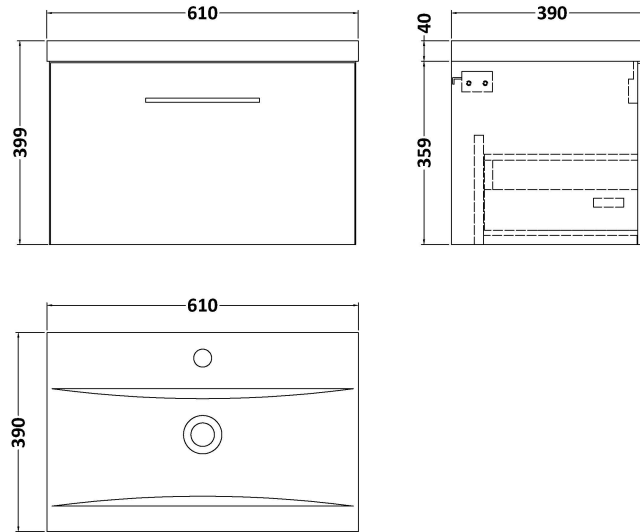

Sales Code: ARN2222A

Description: 600 Wh 1-Drawer Vanity & Basin 1

Packaging Details

Barcode: 5056678415191

Sales Code: NVF2222

Description: 600 Single Drawer Unit (365 Deep)

Product Dimensions

Height (mm):	359
Width (mm):	600
Depth (mm):	383
Nett Weight (kg):	13

Packaging Dimensions

Height (mm):	391
Width (mm):	632
Depth (mm):	391
Gross Weight (kg):	13.5

Packaging Data

Box Colour:	Brown Cardboard Box - Printed
Box Qty:	0
Label Size:	0 x 0
Label Colour:	White Label
Label Qty:	2

Outer Box Dimensions (If Applicable)

Height (mm):	
Width (mm):	
Depth (mm):	
Gross Weight (kg):	
Barcode:	5056678406014

Product Details

Country of Origin:	China
Fitting Instruction:	No
CE & UKCA:	N/A
FSC Certified Materials:	Yes
Colour:	Satin Grey
Construction Method:	Cam & Wood Dowel
Construction Type:	Rigid
Cabinet Finish:	MFC Painted Matt
Fascia Finish:	Mdf Painted Matt
Cabinet Thickness (mm):	16
Fascia Thickness (mm):	18
Drawer Included:	Yes
Drawer Type:	80mm High Metal S/C Inc Galler
No of Shelves:	0
Hinge Type:	Not Applicable
Hinge Included:	Not Applicable
Adjustable Legs:	No, Not Required
Fixings Included:	Yes
Handle Style:	Contemporary
Waste Shroud:	Yes
Handle Included:	Yes, Supplied
Handle Type:	D-Shape

Sales Code: NVM013

Description: 600 Mid-Edged Basin 1 Th

Product Dimensions

Height (mm):	180
Width (mm):	610
Depth (mm):	390
Nett Weight (kg):	11

Packaging Dimensions

Height (mm):	200
Width (mm):	410
Depth (mm):	630
Gross Weight (kg):	11