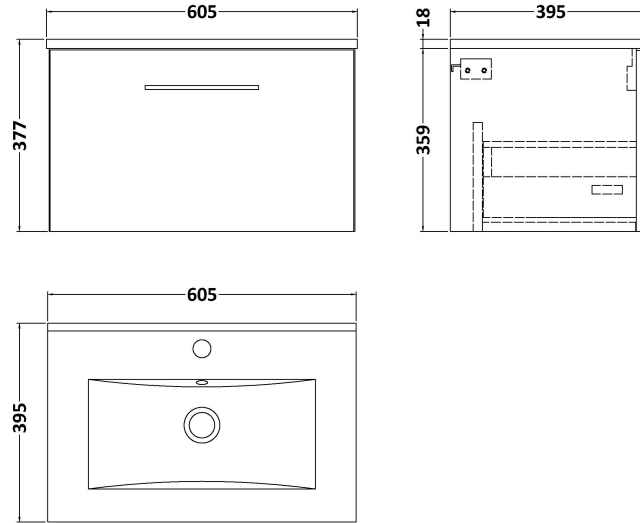

### Packaging Details

Barcode: 5056678415207

**Sales Code:** NVF2222

**Description:** 600 Single Drawer Unit (365 Deep)

**Product Dimensions**

Height (mm):	359
Width (mm):	600
Depth (mm):	383
Nett Weight (kg):	13

**Packaging Dimensions**

Height (mm):	391
Width (mm):	632
Depth (mm):	391
Gross Weight (kg):	13.5

**Packaging Data**

Box Colour:	Brown Cardboard Box - Printed
Box Qty:	0
Label Size:	0 x 0
Label Colour:	White Label
Label Qty:	2

### Product Dimensions

Height (mm):	170
Width (mm):	600
Depth (mm):	390
Nett Weight (kg):	10.76

### Packaging Dimensions

Height (mm):	200
Width (mm):	400
Depth (mm):	620
Gross Weight (kg):	10.76