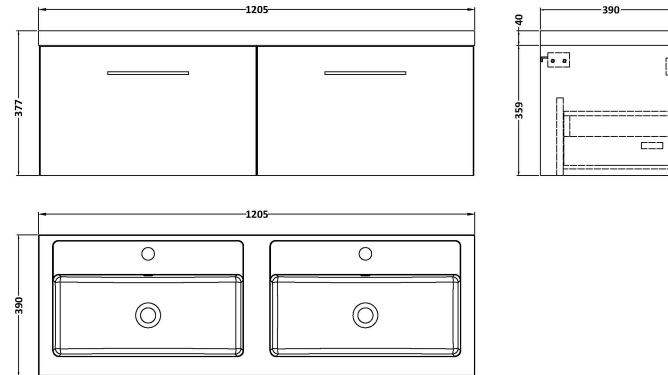

Sales Code: ARN2222C

Description: 1200 Wh 2-Drawer Vanity & Double Basin

Packaging Details

Barcode: 5056678415283

Sales Code: NVF2222

Description: 600 Single Drawer Unit (365 Deep)

Product Dimensions

Height (mm):	359
Width (mm):	600
Depth (mm):	383
Nett Weight (kg):	13

Packaging Dimensions

Height (mm):	391
Width (mm):	632
Depth (mm):	391
Gross Weight (kg):	13.5

Packaging Data

Box Colour:	Brown Cardboard Box - Printed
Box Qty:	0
Label Size:	0 x 0
Label Colour:	White Label
Label Qty:	2

Outer Box Dimensions (If Applicable)

Height (mm):	
Width (mm):	
Depth (mm):	
Gross Weight (kg):	
Barcode:	5056678406014

Product Details

Country of Origin:	China
Fitting Instruction:	No
CE & UKCA:	N/A
FSC Certified Materials:	Yes
Colour:	Satin Grey
Construction Method:	Cam & Wood Dowel
Construction Type:	Rigid
Cabinet Finish:	MFC Painted Matt
Fascia Finish:	Mdf Painted Matt
Cabinet Thickness (mm):	16
Fascia Thickness (mm):	18
Drawer Included:	Yes
Drawer Type:	80mm High Metal S/C Inc Galler
No of Shelves:	0
Hinge Type:	Not Applicable
Hinge Included:	Not Applicable
Adjustable Legs:	No, Not Required
Fixings Included:	Yes
Handle Style:	Contemporary
Waste Shroud:	Yes
Handle Included:	Yes, Supplied
Handle Type:	D-Shape

Sales Code: PMB424

Description: Double Polymarble Basin 1205 X 390

Product Dimensions

Height (mm):	390
Width (mm):	1205
Depth (mm):	157
Nett Weight (kg):	18.12

Packaging Dimensions

Height (mm):	100
Width (mm):	1205
Depth (mm):	400
Gross Weight (kg):	18.12