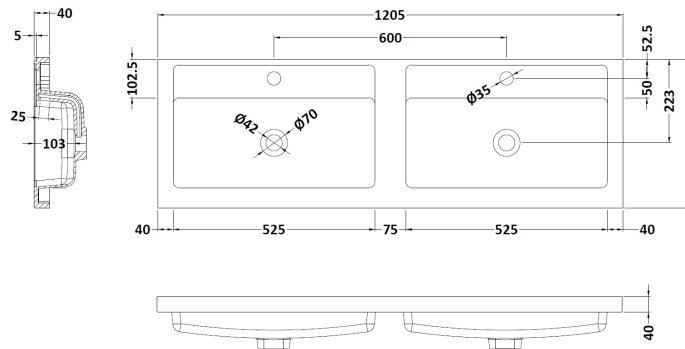

Packaging Dimensions

Height (mm):	391
Width (mm):	632
Depth (mm):	391
Gross Weight (kg):	13.5

Packaging Data

Box Colour:	Brown Cardboard Box - Printed
Box Qty:	0
Label Size:	0 x 0
Label Colour:	White Label
Label Qty:	2

Outer Box Dimensions (If Applicable)

Height (mm):	
Width (mm):	
Depth (mm):	
Gross Weight (kg):	
Barcode:	5056678406014

Product Details

Country of Origin:	China
Fitting Instruction:	No
CE & UKCA:	N/A
FSC Certified Materials:	Yes
Colour:	Satin Grey
Construction Method:	Cam & Wood Dowel
Construction Type:	Rigid
Cabinet Finish:	MFC Painted Matt
Fascia Finish:	Mdf Painted Matt
Cabinet Thickness (mm):	16
Fascia Thickness (mm):	18
Drawer Included:	Yes
Drawer Type:	80mm High Metal S/C Inc Galler
No of Shelves:	0
Hinge Type:	Not Applicable
Hinge Included:	Not Applicable
Adjustable Legs:	No, Not Required
Fixings Included:	Yes
Handle Style:	Contemporary
Waste Shroud:	Yes
Handle Included:	Yes, Supplied
Handle Type:	D-Shape

Sales Code: PMB424

Description: Double Polymarble Basin 1205 X 390

Product Dimensions

Height (mm):	390
Width (mm):	1205
Depth (mm):	157
Nett Weight (kg):	18.12

Packaging Dimensions

Height (mm):	100
Width (mm):	1205
Depth (mm):	400
Gross Weight (kg):	18.12

Packaging Data

Box Colour:	Brown Cardboard Box - Printed
Box Qty:	1
Label Size:	100 x 50
Label Colour:	White Label
Label Qty:	2

Outer Box Dimensions (If Applicable)

Height (mm):	
Width (mm):	
Depth (mm):	
Gross Weight (kg):	
Barcode:	5056211815136