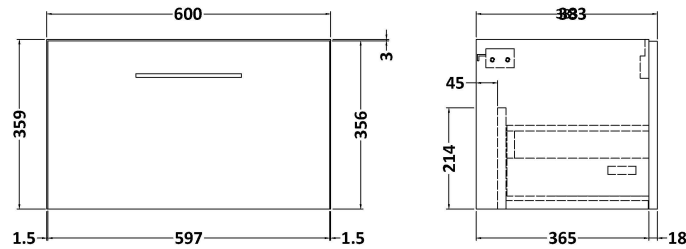

Sales Code: ARN2222D

Description: 600 Wh 1-Drawer Vanity & Basin 3

Packaging Details

Barcode: 5056678415214

Sales Code: NVF2222

Description: 600 Single Drawer Unit (365 Deep)

Product Dimensions

Height (mm):	359
Width (mm):	600
Depth (mm):	383
Nett Weight (kg):	13

Packaging Dimensions

Height (mm):	391
Width (mm):	632
Depth (mm):	391
Gross Weight (kg):	13.5

Packaging Data

Box Colour:	Brown Cardboard Box - Printed
Box Qty:	0
Label Size:	0 x 0
Label Colour:	White Label
Label Qty:	2

Sales Code: NVM033

Description: 600 Thin Edged Basin 1Th

Product Dimensions

Height (mm):	170
Width (mm):	610
Depth (mm):	395
Nett Weight (kg):	11

Packaging Dimensions

Height (mm):	190
Width (mm):	630
Depth (mm):	415
Gross Weight (kg):	11.5

Packaging Data

Box Colour:	Brown Cardboard Box - Printed
Box Qty:	1
Label Size:	100 x 50
Label Colour:	White Label
Label Qty:	2

Outer Box Dimensions (If Applicable)

Height (mm):	
Width (mm):	
Depth (mm):	
Gross Weight (kg):	
Barcode:	5056211853428