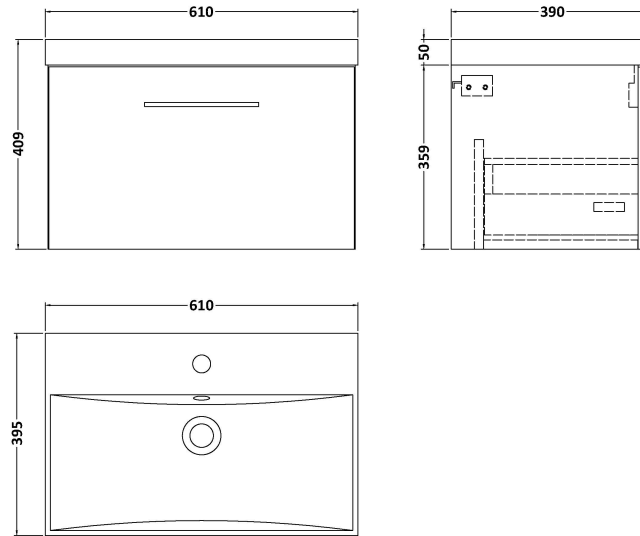

Sales Code: ARN2222D

Description: 600 Wh 1-Drawer Vanity & Basin 3

Packaging Details

Barcode: 5056678415214

Sales Code: NVF2222

Description: 600 Single Drawer Unit (365 Deep)

Product Dimensions

Height (mm):	359
Width (mm):	600
Depth (mm):	383
Nett Weight (kg):	13

Packaging Dimensions

Height (mm):	391
Width (mm):	632
Depth (mm):	391
Gross Weight (kg):	13.5

Packaging Data

Box Colour:	Brown Cardboard Box - Printed
Box Qty:	0
Label Size:	0 x 0
Label Colour:	White Label
Label Qty:	2

Outer Box Dimensions (If Applicable)

Height (mm):	
Width (mm):	
Depth (mm):	
Gross Weight (kg):	
Barcode:	5056678406014

Product Details

Country of Origin:	China
Fitting Instruction:	No
CE & UKCA:	N/A
FSC Certified Materials:	Yes
Colour:	Satin Grey
Construction Method:	Cam & Wood Dowel
Construction Type:	Rigid
Cabinet Finish:	MFC Painted Matt
Fascia Finish:	Mdf Painted Matt
Cabinet Thickness (mm):	16
Fascia Thickness (mm):	18
Drawer Included:	Yes
Drawer Type:	80mm High Metal S/C Inc Galler
No of Shelves:	0
Hinge Type:	Not Applicable
Hinge Included:	Not Applicable
Adjustable Legs:	No, Not Required
Fixings Included:	Yes
Handle Style:	Contemporary
Waste Shroud:	Yes
Handle Included:	Yes, Supplied
Handle Type:	D-Shape

Sales Code: NVM033

Description: 600 Thin Edged Basin 1Th

Product Dimensions

Height (mm):	170
Width (mm):	610
Depth (mm):	395
Nett Weight (kg):	11

Packaging Dimensions

Height (mm):	190
Width (mm):	630
Depth (mm):	415
Gross Weight (kg):	11.5