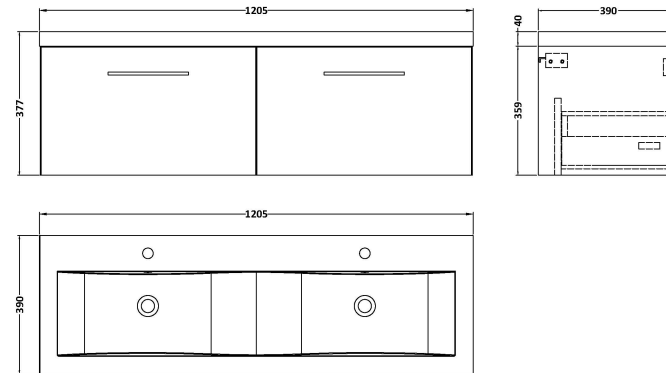

Sales Code: ARN2222F

Description: 1200 Wh 2-Drawer Vanity & Double Basin

Packaging Details

Barcode: 5056678415276

Sales Code: NVF2222

Description: 600 Single Drawer Unit (365 Deep)

Product Dimensions

Height (mm):	359
Width (mm):	600
Depth (mm):	383
Nett Weight (kg):	13

Packaging Dimensions

Height (mm):	391
Width (mm):	632
Depth (mm):	391
Gross Weight (kg):	13.5

Packaging Data

Box Colour:	Brown Cardboard Box - Printed
Box Qty:	0
Label Size:	0 x 0
Label Colour:	White Label
Label Qty:	2

Outer Box Dimensions (If Applicable)

Height (mm):	
Width (mm):	
Depth (mm):	
Gross Weight (kg):	
Barcode:	5056678406014

Product Details

Country of Origin:	China
Fitting Instruction:	No
CE & UKCA:	N/A
FSC Certified Materials:	Yes
Colour:	Satin Grey
Construction Method:	Cam & Wood Dowel
Construction Type:	Rigid
Cabinet Finish:	MFC Painted Matt
Fascia Finish:	Mdf Painted Matt
Cabinet Thickness (mm):	16
Fascia Thickness (mm):	18
Drawer Included:	Yes
Drawer Type:	80mm High Metal S/C Inc Galler
No of Shelves:	0
Hinge Type:	Not Applicable
Hinge Included:	Not Applicable
Adjustable Legs:	No, Not Required
Fixings Included:	Yes
Handle Style:	Contemporary
Waste Shroud:	Yes
Handle Included:	Yes, Supplied
Handle Type:	D-Shape

Sales Code: CBM424

Description: Double Ceramic Basin 1208X392

Product Dimensions

Height (mm):	390
Width (mm):	1205
Depth (mm):	175
Nett Weight (kg):	27

Packaging Dimensions

Height (mm):	205
Width (mm):	1270
Depth (mm):	510
Gross Weight (kg):	27