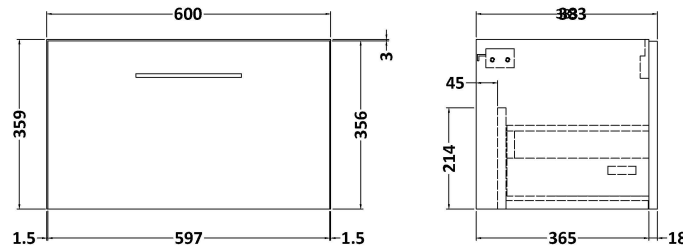

Sales Code: ARN2222F

Description: 1200 Wh 2-Drawer Vanity & Double Basin

Packaging Details

Barcode: 5056678415276

Sales Code: NVF2222

Description: 600 Single Drawer Unit (365 Deep)

Product Dimensions

Height (mm):	359
Width (mm):	600
Depth (mm):	383
Nett Weight (kg):	13

Packaging Dimensions

Height (mm):	391
Width (mm):	632
Depth (mm):	391
Gross Weight (kg):	13.5

Packaging Data

Box Colour:	Brown Cardboard Box - Printed
Box Qty:	0
Label Size:	0 x 0
Label Colour:	White Label
Label Qty:	2

Sales Code: CBM424

Description: Double Ceramic Basin 1208X392

Product Dimensions

Height (mm):	390
Width (mm):	1205
Depth (mm):	175
Nett Weight (kg):	27

Packaging Dimensions

Height (mm):	205
Width (mm):	1270
Depth (mm):	510
Gross Weight (kg):	27

Packaging Data

Box Colour:	Brown Cardboard Box - Printed
Box Qty:	1
Label Size:	100 x 50
Label Colour:	White Label
Label Qty:	2

Outer Box Dimensions (If Applicable)

Height (mm):	
Width (mm):	
Depth (mm):	
Gross Weight (kg):	
Barcode:	5056211875826