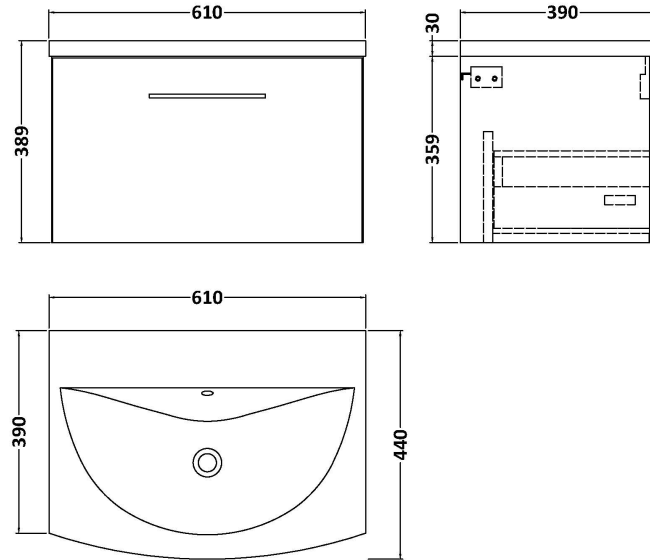

Sales Code: ARN2222G

Description: 600 Wh 1-Drawer Vanity & Basin 4

Packaging Details

Barcode: 5056678415221

Sales Code: NVF2222

Description: 600 Single Drawer Unit (365 Deep)

Product Dimensions

Height (mm):	359
Width (mm):	600
Depth (mm):	383
Nett Weight (kg):	13

Packaging Dimensions

Height (mm):	391
Width (mm):	632
Depth (mm):	391
Gross Weight (kg):	13.5

Packaging Data

Box Colour:	Brown Cardboard Box - Printed
Box Qty:	0
Label Size:	0 x 0
Label Colour:	White Label
Label Qty:	2

Sales Code: NVM043

Description: 600 Curved Basin 1Th

Product Dimensions

Height (mm):	160
Width (mm):	610
Depth (mm):	440
Nett Weight (kg):	11

Packaging Dimensions

Height (mm):	190
Width (mm):	630
Depth (mm):	415
Gross Weight (kg):	11.5

Packaging Data

Box Colour:	Brown Cardboard Box - Printed
Box Qty:	1
Label Size:	100 x 50
Label Colour:	White Label
Label Qty:	2

Outer Box Dimensions (If Applicable)

Height (mm):	
Width (mm):	
Depth (mm):	
Gross Weight (kg):	
Barcode:	5056462620961