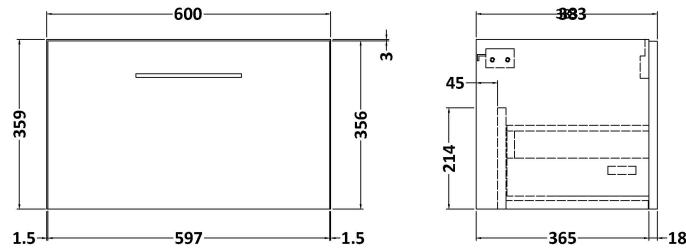

Sales Code: ARN2222G

Description: 600 Wh 1-Drawer Vanity & Basin 4

Packaging Details

Barcode: 5056678415221

Sales Code: NVF2222

Description: 600 Single Drawer Unit (365 Deep)

Product Dimensions

Height (mm):	359
Width (mm):	600
Depth (mm):	383
Nett Weight (kg):	13

Packaging Dimensions

Height (mm):	391
Width (mm):	632
Depth (mm):	391
Gross Weight (kg):	13.5

Packaging Data

Box Colour:	Brown Cardboard Box - Printed
Box Qty:	0
Label Size:	0 x 0
Label Colour:	White Label
Label Qty:	2

Sales Code: NVM043

Description: 600 Curved Basin 1Th

Product Dimensions

Height (mm):	160
Width (mm):	610
Depth (mm):	440
Nett Weight (kg):	11

Packaging Dimensions

Height (mm):	190
Width (mm):	630
Depth (mm):	415
Gross Weight (kg):	11.5

Packaging Data

Box Colour:	Brown Cardboard Box - Printed
Box Qty:	1
Label Size:	100 x 50
Label Colour:	White Label
Label Qty:	2

Outer Box Dimensions (If Applicable)

Height (mm):	
Width (mm):	
Depth (mm):	
Gross Weight (kg):	
Barcode:	5056462620961