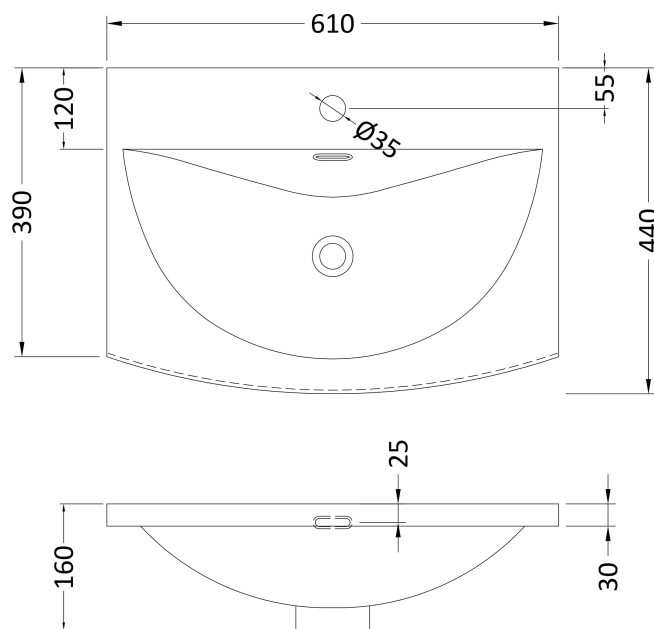

Packaging Dimensions

Height (mm):	391
Width (mm):	632
Depth (mm):	391
Gross Weight (kg):	13.5

Packaging Data

Box Colour:	Brown Cardboard Box - Printed
Box Qty:	0
Label Size:	0 x 0
Label Colour:	White Label
Label Qty:	2

Outer Box Dimensions (If Applicable)

Height (mm):	
Width (mm):	
Depth (mm):	
Gross Weight (kg):	
Barcode:	5056678406014

Product Details

Country of Origin:	China
Fitting Instruction:	No
CE & UKCA:	N/A
FSC Certified Materials:	Yes
Colour:	Satin Grey
Construction Method:	Cam & Wood Dowel
Construction Type:	Rigid
Cabinet Finish:	MFC Painted Matt
Fascia Finish:	Mdf Painted Matt
Cabinet Thickness (mm):	16
Fascia Thickness (mm):	18
Drawer Included:	Yes
Drawer Type:	80mm High Metal S/C Inc Galler
No of Shelves:	0
Hinge Type:	Not Applicable
Hinge Included:	Not Applicable
Adjustable Legs:	No, Not Required
Fixings Included:	Yes
Handle Style:	Contemporary
Waste Shroud:	Yes
Handle Included:	Yes, Supplied
Handle Type:	D-Shape

Sales Code: NVM043

Description: 600 Curved Basin 1Th

Product Dimensions

Height (mm):	160
Width (mm):	610
Depth (mm):	440
Nett Weight (kg):	11

Packaging Dimensions

Height (mm):	190
Width (mm):	630
Depth (mm):	415
Gross Weight (kg):	11.5

Packaging Data

Box Colour:	Brown Cardboard Box - Printed
Box Qty:	1
Label Size:	100 x 50
Label Colour:	White Label
Label Qty:	2

Outer Box Dimensions (If Applicable)

Height (mm):	
Width (mm):	
Depth (mm):	
Gross Weight (kg):	
Barcode:	5056462620961