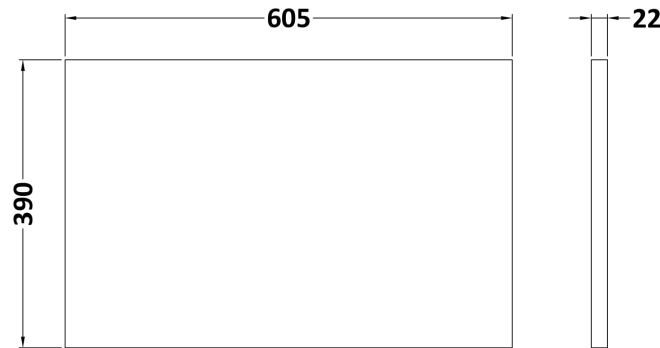

Sales Code: ARN2222LCM

Description: 600 Wh 1-Drawer Vanity & Laminate Top

Packaging Details

Barcode: 5056678455098

Sales Code: LCM600

Description: Laminate Worktop 605X390x22mm

Product Dimensions

Height (mm):	22
Width (mm):	605
Depth (mm):	390
Nett Weight (kg):	2

Packaging Dimensions

Height (mm):	25
Width (mm):	610
Depth (mm):	455
Gross Weight (kg):	2

Packaging Data

Box Colour:	Brown Cardboard Box
Box Qty:	1
Label Size:	100 x 50
Label Colour:	White Label
Label Qty:	1

Sales Code: NVF2222

Description: 600 Single Drawer Unit (365 Deep)

Product Dimensions

Height (mm):	359
Width (mm):	600
Depth (mm):	383
Nett Weight (kg):	13

Packaging Dimensions

Height (mm):	391
Width (mm):	632
Depth (mm):	391
Gross Weight (kg):	13.5

Packaging Data

Box Colour:	Brown Cardboard Box - Printed
Box Qty:	0
Label Size:	0 x 0
Label Colour:	White Label
Label Qty:	2

Outer Box Dimensions (If Applicable)

Height (mm):	
Width (mm):	
Depth (mm):	
Gross Weight (kg):	
Barcode:	5056678406014