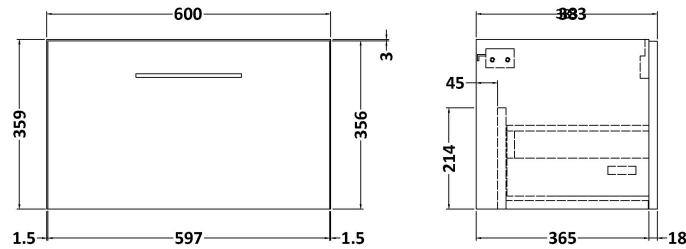

Packaging Dimensions

Height (mm):	25
Width (mm):	610
Depth (mm):	455
Gross Weight (kg):	2

Packaging Data

Box Colour:	Brown Cardboard Box
Box Qty:	1
Label Size:	100 x 50
Label Colour:	White Label
Label Qty:	1

Outer Box Dimensions (If Applicable)

Height (mm):	
Width (mm):	
Depth (mm):	
Gross Weight (kg):	
Barcode:	5056462624433

Product Details

Country of Origin:	United Kingdom
Fitting Instruction:	No
CE & UKCA:	N/A
FSC Certified Materials:	Yes
Colour:	Matt Carrera Marble
Construction Method:	Not Applicable
Construction Type:	Not Applicable
Cabinet Finish:	Not Applicable
Fascia Finish:	MFC Laminated
Cabinet Thickness (mm):	
Fascia Thickness (mm):	22
Drawer Included:	No
Drawer Type:	Not Applicable
No of Shelves:	0
Hinge Type:	Not Applicable
Hinge Included:	No
Adjustable Legs:	No, Not Required
Fixings Included:	No
Handle Style:	Not Applicable
Waste Shroud:	Not Applicable
Handle Included:	No
Handle Type:	Not Applicable

Sales Code: NVF2222

Description: 600 Single Drawer Unit (365 Deep)

Product Dimensions

Height (mm):	359
Width (mm):	600
Depth (mm):	383
Nett Weight (kg):	13

Packaging Dimensions

Height (mm):	391
Width (mm):	632
Depth (mm):	391
Gross Weight (kg):	13.5

Packaging Data

Box Colour:	Brown Cardboard Box - Printed
Box Qty:	0
Label Size:	0 x 0
Label Colour:	White Label
Label Qty:	2

Outer Box Dimensions (If Applicable)

Height (mm):	
Width (mm):	
Depth (mm):	
Gross Weight (kg):	
Barcode:	5056678406014