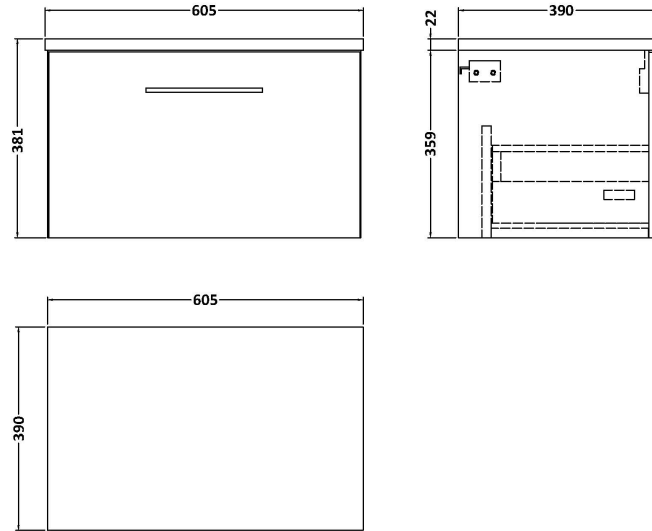

Sales Code: ARN2222LSB

Description: 600 Wh 1-Drawer Vanity & Laminate Top

Packaging Details

Barcode: 5056678415252

Sales Code: NVF2222

Description: 600 Single Drawer Unit (365 Deep)

Product Dimensions

Height (mm):	359
Width (mm):	600
Depth (mm):	383
Nett Weight (kg):	13

Packaging Dimensions

Height (mm):	391
Width (mm):	632
Depth (mm):	391
Gross Weight (kg):	13.5

Packaging Data

Box Colour:	Brown Cardboard Box - Printed
Box Qty:	0
Label Size:	0 x 0
Label Colour:	White Label
Label Qty:	2

Sales Code: LSB600

Description: Laminate Worktop 605X390x22mm

Product Dimensions

Height (mm):	22
Width (mm):	605
Depth (mm):	390
Nett Weight (kg):	2

Packaging Dimensions

Height (mm):	25
Width (mm):	610
Depth (mm):	455
Gross Weight (kg):	2

Packaging Data

Box Colour:	Brown Cardboard Box
Box Qty:	1
Label Size:	100 x 50
Label Colour:	White Label
Label Qty:	1

Outer Box Dimensions (If Applicable)

Height (mm):	
Width (mm):	
Depth (mm):	
Gross Weight (kg):	
Barcode:	5056211874171