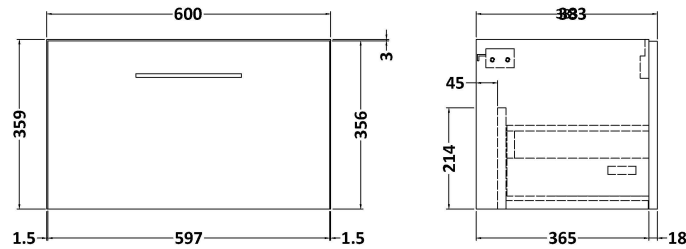

Sales Code: ARN2222LSB

Description: 600 Wh 1-Drawer Vanity & Laminate Top

Packaging Details

Barcode: 5056678415252

Sales Code: NVF2222

Description: 600 Single Drawer Unit (365 Deep)

Product Dimensions

Height (mm):	359
Width (mm):	600
Depth (mm):	383
Nett Weight (kg):	13

Packaging Dimensions

Height (mm):	391
Width (mm):	632
Depth (mm):	391
Gross Weight (kg):	13.5

Packaging Data

Box Colour:	Brown Cardboard Box - Printed
Box Qty:	0
Label Size:	0 x 0
Label Colour:	White Label
Label Qty:	2

Sales Code: LSB600

Description: Laminate Worktop 605X390x22mm

Product Dimensions

Height (mm):	22
Width (mm):	605
Depth (mm):	390
Nett Weight (kg):	2

Packaging Dimensions

Height (mm):	25
Width (mm):	610
Depth (mm):	455
Gross Weight (kg):	2

Packaging Data

Box Colour:	Brown Cardboard Box
Box Qty:	1
Label Size:	100 x 50
Label Colour:	White Label
Label Qty:	1

Outer Box Dimensions (If Applicable)

Height (mm):	
Width (mm):	
Depth (mm):	
Gross Weight (kg):	
Barcode:	5056211874171