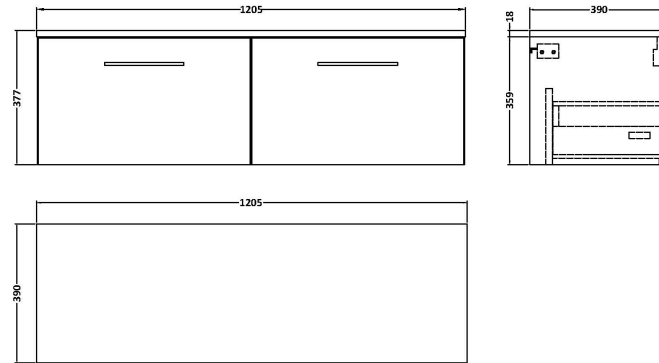

Sales Code: ARN2222W2

Description: 1200 Wh 2-Drawer Vanity & Worktop

Packaging Details

Barcode: 5056678415290

Sales Code: NVF2222

Description: 600 Single Drawer Unit (365 Deep)

Product Dimensions

Height (mm):	359
Width (mm):	600
Depth (mm):	383
Nett Weight (kg):	13

Packaging Dimensions

Height (mm):	391
Width (mm):	632
Depth (mm):	391
Gross Weight (kg):	13.5

Packaging Data

Box Colour:	Brown Cardboard Box - Printed
Box Qty:	0
Label Size:	0 x 0
Label Colour:	White Label
Label Qty:	2

Outer Box Dimensions (If Applicable)

Height (mm):	
Width (mm):	
Depth (mm):	
Gross Weight (kg):	
Barcode:	5056678406014

Product Details

Country of Origin:	China
Fitting Instruction:	No
CE & UKCA:	N/A
FSC Certified Materials:	Yes
Colour:	Satin Grey
Construction Method:	Cam & Wood Dowel
Construction Type:	Rigid
Cabinet Finish:	MFC Painted Matt
Fascia Finish:	Mdf Painted Matt
Cabinet Thickness (mm):	16
Fascia Thickness (mm):	18
Drawer Included:	Yes
Drawer Type:	80mm High Metal S/C Inc Galler
No of Shelves:	0
Hinge Type:	Not Applicable
Hinge Included:	Not Applicable
Adjustable Legs:	No, Not Required
Fixings Included:	Yes
Handle Style:	Contemporary
Waste Shroud:	Yes
Handle Included:	Yes, Supplied
Handle Type:	D-Shape

Sales Code: MWT220

Description: 1200 Worktop (1205X390x18mm)

Product Dimensions

Height (mm):	18
Width (mm):	1205
Depth (mm):	390
Nett Weight (kg):	5

Packaging Dimensions

Height (mm):	25
Width (mm):	1225
Depth (mm):	410
Gross Weight (kg):	5