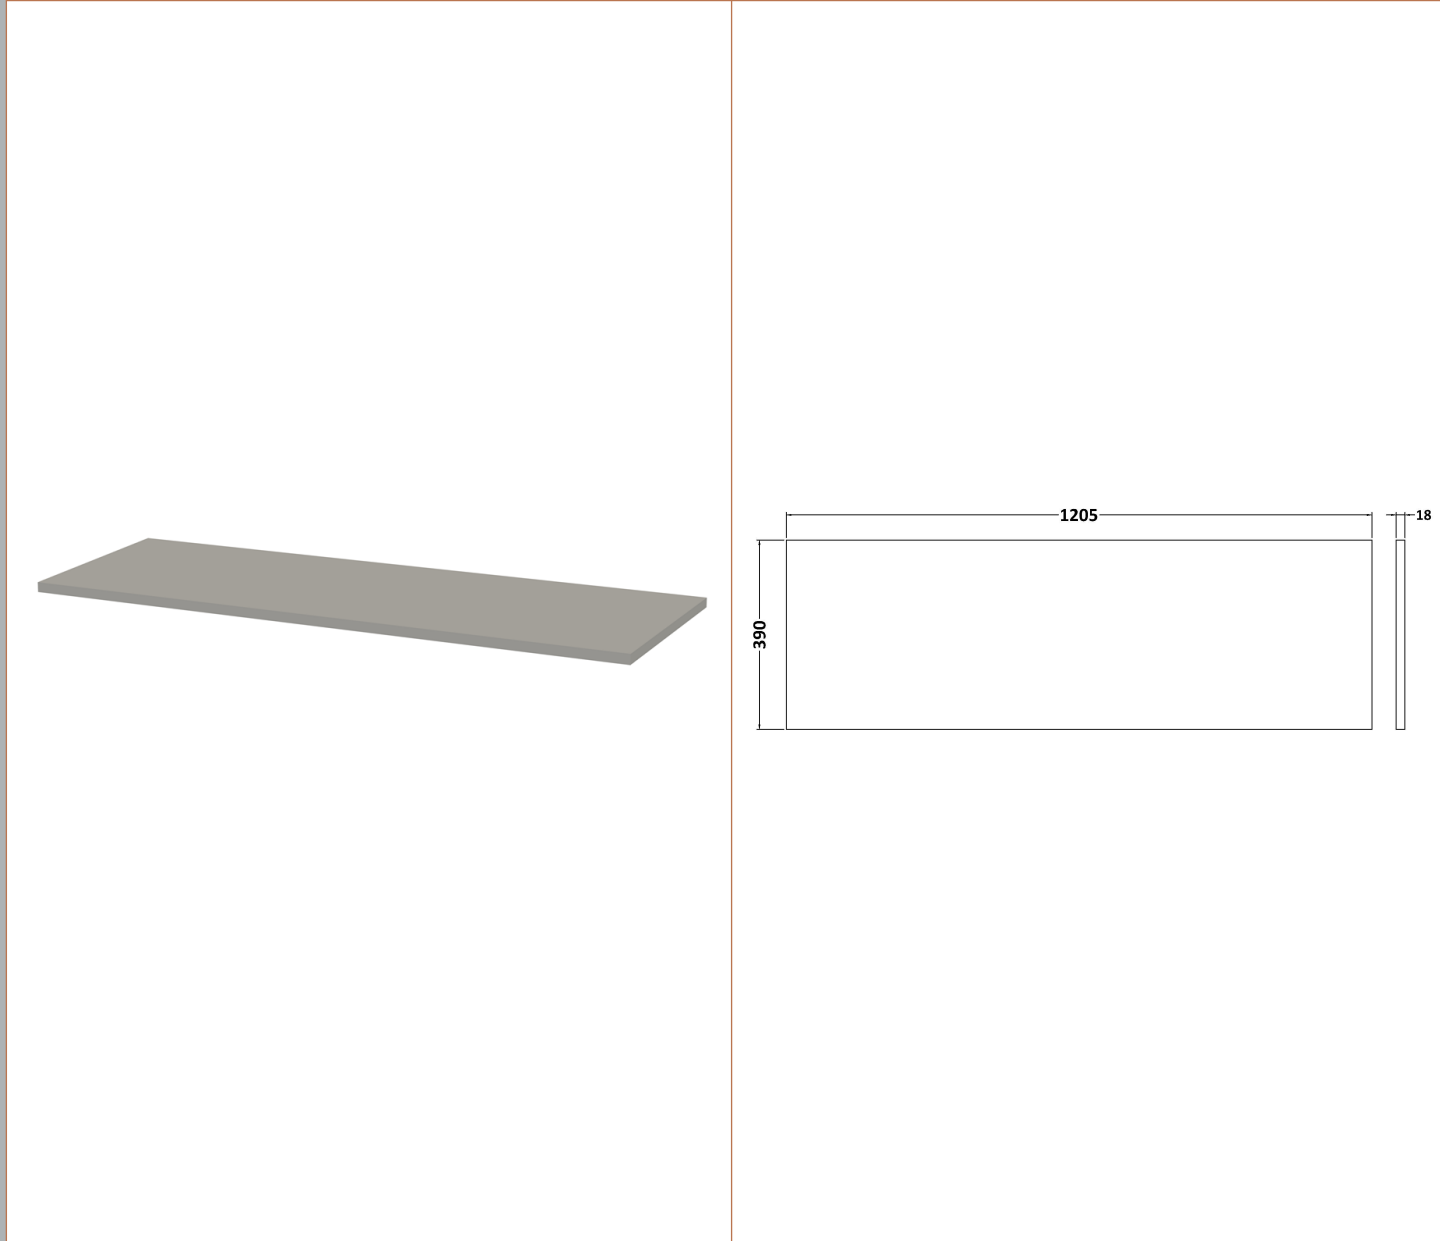

Sales Code: ARN2222W2

Description: 1200 Wh 2-Drawer Vanity & Worktop

Packaging Details

Barcode: 5056678415290

Sales Code: NVF2222

Description: 600 Single Drawer Unit (365 Deep)

Product Dimensions

Height (mm):	359
Width (mm):	600
Depth (mm):	383
Nett Weight (kg):	13

Outer Box Dimensions (If Applicable)

Height (mm):	
Width (mm):	
Depth (mm):	
Gross Weight (kg):	
Barcode:	5056678406014

Product Details

Country of Origin:	China
Fitting Instruction:	No
CE & UKCA:	N/A
FSC Certified Materials:	Yes
Colour:	Satin Grey
Construction Method:	Cam & Wood Dowel
Construction Type:	Rigid
Cabinet Finish:	MFC Painted Matt
Fascia Finish:	Mdf Painted Matt
Cabinet Thickness (mm):	16
Fascia Thickness (mm):	18
Drawer Included:	Yes
Drawer Type:	80mm High Metal S/C Inc Galler
No of Shelves:	0
Hinge Type:	Not Applicable
Hinge Included:	Not Applicable
Adjustable Legs:	No, Not Required
Fixings Included:	Yes
Handle Style:	Contemporary
Waste Shroud:	Yes
Handle Included:	Yes, Supplied
Handle Type:	D-Shape

Sales Code: MWT220

Description: 1200 Worktop (1205X390x18mm)

Product Dimensions

Height (mm):	18
Width (mm):	1205
Depth (mm):	390
Nett Weight (kg):	5

Packaging Dimensions

Height (mm):	25
Width (mm):	1225
Depth (mm):	410
Gross Weight (kg):	5