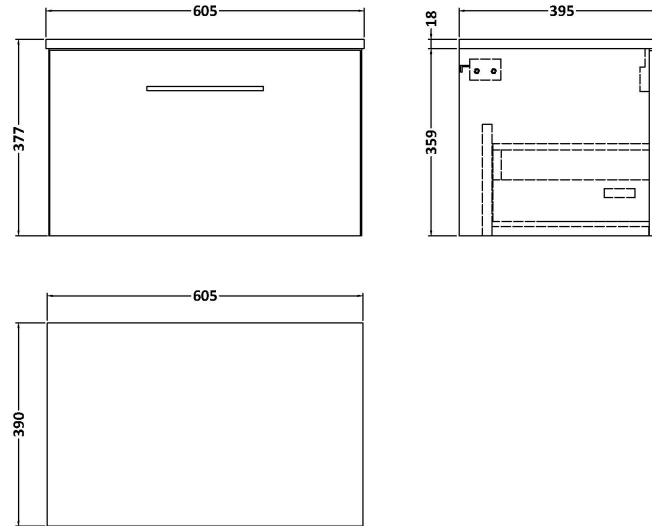

Sales Code: ARN2222W

Description: 600 Wh 1-Drawer Vanity & Worktop

Packaging Details

Barcode: 5056678415238

Sales Code: NVF2222

Description: 600 Single Drawer Unit (365 Deep)

Product Dimensions

Height (mm):	359
Width (mm):	600
Depth (mm):	383
Nett Weight (kg):	13

Packaging Dimensions

Height (mm):	391
Width (mm):	632
Depth (mm):	391
Gross Weight (kg):	13.5

Packaging Data

Box Colour:	Brown Cardboard Box - Printed
Box Qty:	0
Label Size:	0 x 0
Label Colour:	White Label
Label Qty:	2

Outer Box Dimensions (If Applicable)

Height (mm):	
Width (mm):	
Depth (mm):	
Gross Weight (kg):	
Barcode:	5056678406014

Product Details

Country of Origin:	China
Fitting Instruction:	No
CE & UKCA:	N/A
FSC Certified Materials:	Yes
Colour:	Satin Grey
Construction Method:	Cam & Wood Dowel
Construction Type:	Rigid
Cabinet Finish:	MFC Painted Matt
Fascia Finish:	Mdf Painted Matt
Cabinet Thickness (mm):	16
Fascia Thickness (mm):	18
Drawer Included:	Yes
Drawer Type:	80mm High Metal S/C Inc Galler
No of Shelves:	0
Hinge Type:	Not Applicable
Hinge Included:	Not Applicable
Adjustable Legs:	No, Not Required
Fixings Included:	Yes
Handle Style:	Contemporary
Waste Shroud:	Yes
Handle Included:	Yes, Supplied
Handle Type:	D-Shape

Sales Code: MWT260

Description: 600 Worktop (605X390x18mm)

Product Dimensions

Height (mm):	18
Width (mm):	605
Depth (mm):	390
Nett Weight (kg):	2.5

Packaging Dimensions

Height (mm):	25
Width (mm):	625
Depth (mm):	410
Gross Weight (kg):	2.5