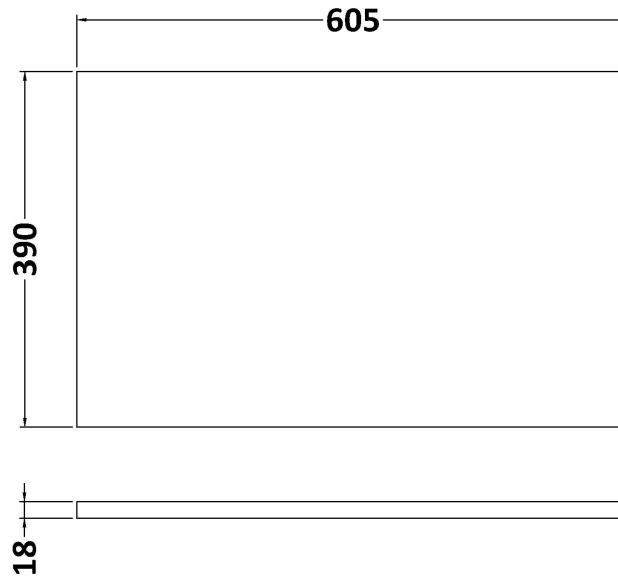

Packaging Dimensions

Height (mm):	391
Width (mm):	632
Depth (mm):	391
Gross Weight (kg):	13.5

Packaging Data

Box Colour:	Brown Cardboard Box - Printed
Box Qty:	0
Label Size:	0 x 0
Label Colour:	White Label
Label Qty:	2

Outer Box Dimensions (If Applicable)

Height (mm):	
Width (mm):	
Depth (mm):	
Gross Weight (kg):	
Barcode:	5056678406014

Product Details

Country of Origin:	China
Fitting Instruction:	No
CE & UKCA:	N/A
FSC Certified Materials:	Yes
Colour:	Satin Grey
Construction Method:	Cam & Wood Dowel
Construction Type:	Rigid
Cabinet Finish:	MFC Painted Matt
Fascia Finish:	Mdf Painted Matt
Cabinet Thickness (mm):	16
Fascia Thickness (mm):	18
Drawer Included:	Yes
Drawer Type:	80mm High Metal S/C Inc Galler
No of Shelves:	0
Hinge Type:	Not Applicable
Hinge Included:	Not Applicable
Adjustable Legs:	No, Not Required
Fixings Included:	Yes
Handle Style:	Contemporary
Waste Shroud:	Yes
Handle Included:	Yes, Supplied
Handle Type:	D-Shape

Sales Code: MWT260

Description: 600 Worktop (605X390x18mm)

Product Dimensions

Height (mm):	18
Width (mm):	605
Depth (mm):	390
Nett Weight (kg):	2.5

Packaging Dimensions

Height (mm):	25
Width (mm):	625
Depth (mm):	410
Gross Weight (kg):	2.5

Packaging Data

Box Colour:	Brown Cardboard Box - Printed
Box Qty:	1
Label Size:	100 x 50
Label Colour:	Not Applicable
Label Qty:	0

Outer Box Dimensions (If Applicable)

Height (mm):	
Width (mm):	
Depth (mm):	
Gross Weight (kg):	
Barcode:	5056211899747