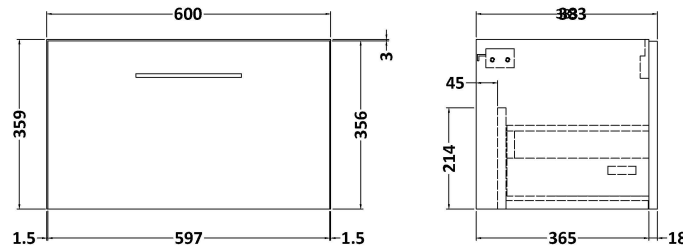

Sales Code: ARN2222W

Description: 600 Wh 1-Drawer Vanity & Worktop

Packaging Details

Barcode: 5056678415238

Sales Code: NVF2222

Description: 600 Single Drawer Unit (365 Deep)

Product Dimensions

Height (mm):	359
Width (mm):	600
Depth (mm):	383
Nett Weight (kg):	13

Packaging Dimensions

Height (mm):	391
Width (mm):	632
Depth (mm):	391
Gross Weight (kg):	13.5

Packaging Data

Box Colour:	Brown Cardboard Box - Printed
Box Qty:	0
Label Size:	0 x 0
Label Colour:	White Label
Label Qty:	2

Sales Code: MWT260

Description: 600 Worktop (605X390x18mm)

Product Dimensions

Height (mm):	18
Width (mm):	605
Depth (mm):	390
Nett Weight (kg):	2.5

Packaging Dimensions

Height (mm):	25
Width (mm):	625
Depth (mm):	410
Gross Weight (kg):	2.5

Packaging Data

Box Colour:	Brown Cardboard Box - Printed
Box Qty:	1
Label Size:	100 x 50
Label Colour:	Not Applicable
Label Qty:	0

Outer Box Dimensions (If Applicable)

Height (mm):	
Width (mm):	
Depth (mm):	
Gross Weight (kg):	
Barcode:	5056211899747