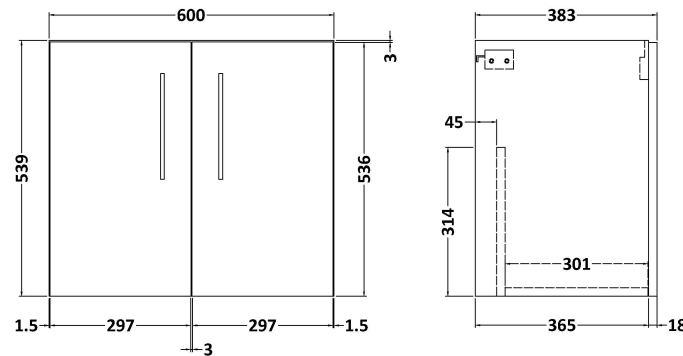

Sales Code: ARN2223A

Description: 600 Wh 2-Door Vanity & Basin 1

Packaging Details

Barcode: 5056678415306

Sales Code: NVF2223

Description: 600 Wh 2-Door Unit (365 Deep)

Product Dimensions

Height (mm):	540
Width (mm):	600
Depth (mm):	383
Nett Weight (kg):	14.2

Packaging Dimensions

Height (mm):	560
Width (mm):	620
Depth (mm):	405
Gross Weight (kg):	14.7

Packaging Data

Box Colour:	Brown Cardboard Box - Printed
Box Qty:	0
Label Size:	0 x 0
Label Colour:	White Label
Label Qty:	2

Sales Code: NVM013

Description: 600 Mid-Edged Basin 1 Th

Product Dimensions

Height (mm):	180
Width (mm):	610
Depth (mm):	390
Nett Weight (kg):	11

Packaging Dimensions

Height (mm):	200
Width (mm):	410
Depth (mm):	630
Gross Weight (kg):	11

Packaging Data

Box Colour:	Brown Cardboard Box - Printed
Box Qty:	1
Label Size:	100 x 50
Label Colour:	White Label
Label Qty:	2

Outer Box Dimensions (If Applicable)

Height (mm):	
Width (mm):	
Depth (mm):	
Gross Weight (kg):	
Barcode:	5055369043415