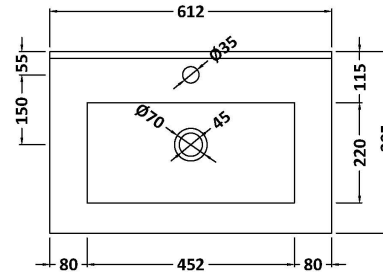

### Product Dimensions

Height (mm):	540
Width (mm):	600
Depth (mm):	383
Nett Weight (kg):	14.2

### Packaging Dimensions

Height (mm):	560
Width (mm):	620
Depth (mm):	405
Gross Weight (kg):	14.7

### Outer Box Dimensions (If Applicable)

Height (mm):	
Width (mm):	
Depth (mm):	
Gross Weight (kg):	
Barcode:	5056678406021

### Product Dimensions

Height (mm):	170
Width (mm):	600
Depth (mm):	390
Nett Weight (kg):	10.76