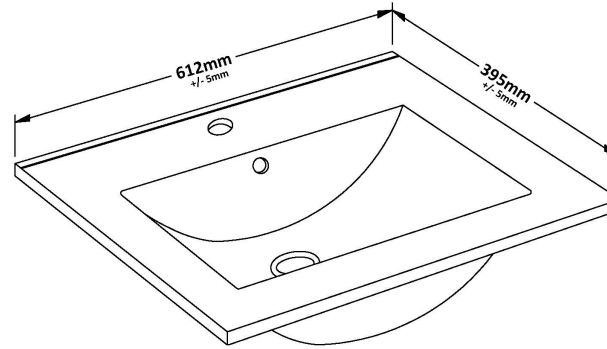

### Product Dimensions

Height (mm):	540
Width (mm):	600
Depth (mm):	383
Nett Weight (kg):	14.2

### Packaging Dimensions

Height (mm):	560
Width (mm):	620
Depth (mm):	405
Gross Weight (kg):	14.7

### Outer Box Dimensions (If Applicable)

Height (mm):	
Width (mm):	
Depth (mm):	
Gross Weight (kg):	
Barcode:	5056678406021

### Product Dimensions

Height (mm):	170
Width (mm):	600
Depth (mm):	390
Nett Weight (kg):	10.76