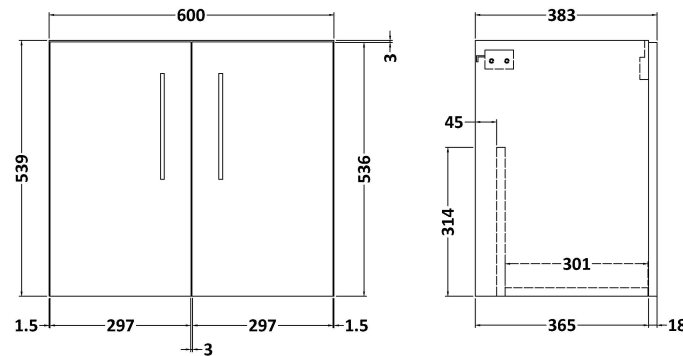

### Product Dimensions

Height (mm):	540
Width (mm):	600
Depth (mm):	383
Nett Weight (kg):	14.2

### Packaging Dimensions

Height (mm):	560
Width (mm):	620
Depth (mm):	405
Gross Weight (kg):	14.7

### Product Dimensions

Height (mm):	170
Width (mm):	600
Depth (mm):	390
Nett Weight (kg):	10.76

### Packaging Dimensions

Height (mm):	200
Width (mm):	400
Depth (mm):	620
Gross Weight (kg):	10.76