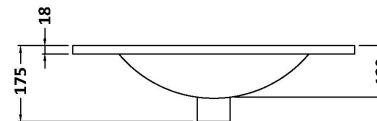

### Product Dimensions

Height (mm):	540
Width (mm):	600
Depth (mm):	383
Nett Weight (kg):	14.2

### Outer Box Dimensions (If Applicable)

Height (mm):	
Width (mm):	
Depth (mm):	
Gross Weight (kg):	
Barcode:	5056678406021

### Product Dimensions

Height (mm):	170
Width (mm):	600
Depth (mm):	390
Nett Weight (kg):	10.76