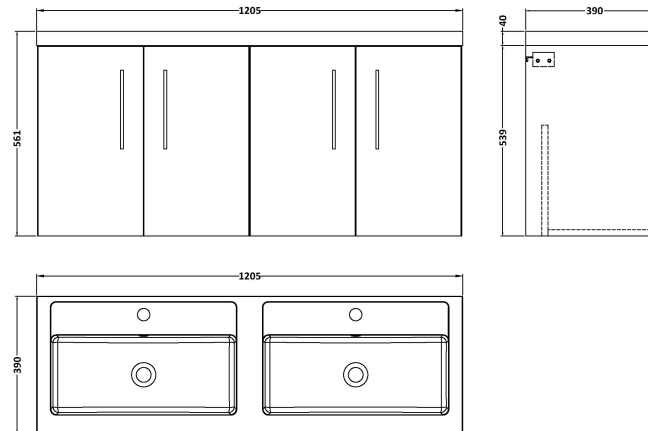

Sales Code: ARN2223C

Description: 1200 Wh 4-Door Vanity & Double Basin

Packaging Details

Barcode: 5056678415399

Sales Code: NVF2223

Description: 600 Wh 2-Door Unit (365 Deep)

Product Dimensions

Height (mm):	540
Width (mm):	600
Depth (mm):	383
Nett Weight (kg):	14.2

Packaging Dimensions

Height (mm):	560
Width (mm):	620
Depth (mm):	405
Gross Weight (kg):	14.7

Packaging Data

Box Colour:	Brown Cardboard Box - Printed
Box Qty:	0
Label Size:	0 x 0
Label Colour:	White Label
Label Qty:	2

Outer Box Dimensions (If Applicable)

Height (mm):	
Width (mm):	
Depth (mm):	
Gross Weight (kg):	
Barcode:	5056678406021

Product Details

Country of Origin:	China
Fitting Instruction:	No
CE & UKCA:	N/A
FSC Certified Materials:	Yes
Colour:	Satin Grey
Construction Method:	Cam & Wood Dowel
Construction Type:	Rigid
Cabinet Finish:	MFC Painted Matt
Fascia Finish:	Mdf Painted Matt
Cabinet Thickness (mm):	16
Fascia Thickness (mm):	18
Drawer Included:	No
Drawer Type:	Not Applicable
No of Shelves:	0
Hinge Type:	95 Degree Soft Close
Hinge Included:	Yes, Supplied
Adjustable Legs:	No, Not Required
Fixings Included:	Yes
Handle Style:	Contemporary
Waste Shroud:	No
Handle Included:	Yes, Supplied
Handle Type:	D-Shape

Sales Code: PMB424

Description: Double Polymarble Basin 1205 X 390

Product Dimensions

Height (mm):	390
Width (mm):	1205
Depth (mm):	157
Nett Weight (kg):	18.12

Packaging Dimensions

Height (mm):	100
Width (mm):	1205
Depth (mm):	400
Gross Weight (kg):	18.12