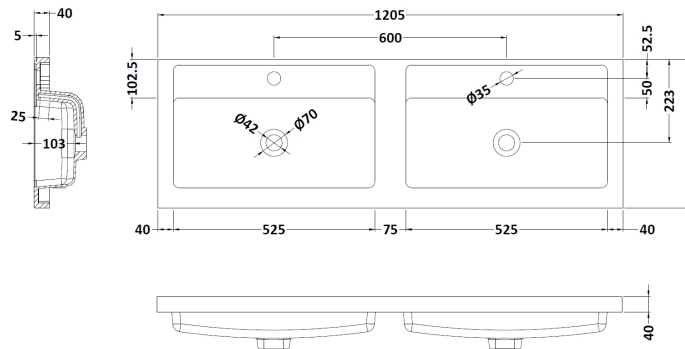

Packaging Dimensions

Height (mm):	560
Width (mm):	620
Depth (mm):	405
Gross Weight (kg):	14.7

Packaging Data

Box Colour:	Brown Cardboard Box - Printed
Box Qty:	0
Label Size:	0 x 0
Label Colour:	White Label
Label Qty:	2

Outer Box Dimensions (If Applicable)

Height (mm):	
Width (mm):	
Depth (mm):	
Gross Weight (kg):	
Barcode:	5056678406021

Product Details

Country of Origin:	China
Fitting Instruction:	No
CE & UKCA:	N/A
FSC Certified Materials:	Yes
Colour:	Satin Grey
Construction Method:	Cam & Wood Dowel
Construction Type:	Rigid
Cabinet Finish:	MFC Painted Matt
Fascia Finish:	Mdf Painted Matt
Cabinet Thickness (mm):	16
Fascia Thickness (mm):	18
Drawer Included:	No
Drawer Type:	Not Applicable
No of Shelves:	0
Hinge Type:	95 Degree Soft Close
Hinge Included:	Yes, Supplied
Adjustable Legs:	No, Not Required
Fixings Included:	Yes
Handle Style:	Contemporary
Waste Shroud:	No
Handle Included:	Yes, Supplied
Handle Type:	D-Shape

Sales Code: PMB424

Description: Double Polymarble Basin 1205 X 390

Product Dimensions

Height (mm):	390
Width (mm):	1205
Depth (mm):	157
Nett Weight (kg):	18.12

Packaging Dimensions

Height (mm):	100
Width (mm):	1205
Depth (mm):	400
Gross Weight (kg):	18.12

Packaging Data

Box Colour:	Brown Cardboard Box - Printed
Box Qty:	1
Label Size:	100 x 50
Label Colour:	White Label
Label Qty:	2

Outer Box Dimensions (If Applicable)

Height (mm):	
Width (mm):	
Depth (mm):	
Gross Weight (kg):	
Barcode:	5056211815136