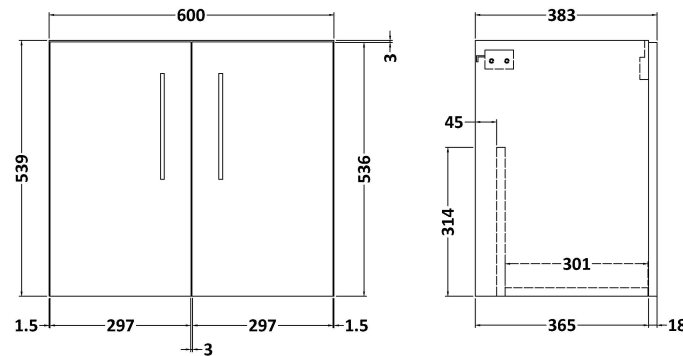

Sales Code: ARN2223C

Description: 1200 Wh 4-Door Vanity & Double Basin

Packaging Details

Barcode: 5056678415399

Sales Code: NVF2223

Description: 600 Wh 2-Door Unit (365 Deep)

Product Dimensions

Height (mm):	540
Width (mm):	600
Depth (mm):	383
Nett Weight (kg):	14.2

Packaging Dimensions

Height (mm):	560
Width (mm):	620
Depth (mm):	405
Gross Weight (kg):	14.7

Packaging Data

Box Colour:	Brown Cardboard Box - Printed
Box Qty:	0
Label Size:	0 x 0
Label Colour:	White Label
Label Qty:	2

Sales Code: PMB424

Description: Double Polymarble Basin 1205 X 390

Product Dimensions

Height (mm):	390
Width (mm):	1205
Depth (mm):	157
Nett Weight (kg):	18.12

Packaging Dimensions

Height (mm):	100
Width (mm):	1205
Depth (mm):	400
Gross Weight (kg):	18.12

Packaging Data

Box Colour:	Brown Cardboard Box - Printed
Box Qty:	1
Label Size:	100 x 50
Label Colour:	White Label
Label Qty:	2

Outer Box Dimensions (If Applicable)

Height (mm):	
Width (mm):	
Depth (mm):	
Gross Weight (kg):	
Barcode:	5056211815136