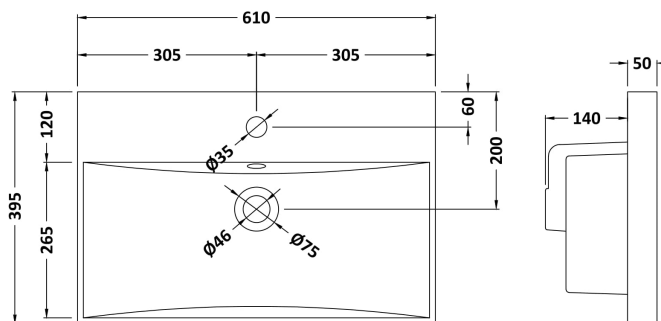

Packaging Dimensions

Height (mm):	560
Width (mm):	620
Depth (mm):	405
Gross Weight (kg):	14.7

Packaging Data

Box Colour:	Brown Cardboard Box - Printed
Box Qty:	0
Label Size:	0 x 0
Label Colour:	White Label
Label Qty:	2

Outer Box Dimensions (If Applicable)

Height (mm):	
Width (mm):	
Depth (mm):	
Gross Weight (kg):	
Barcode:	5056678406021

Product Details

Country of Origin:	China
Fitting Instruction:	No
CE & UKCA:	N/A
FSC Certified Materials:	Yes
Colour:	Satin Grey
Construction Method:	Cam & Wood Dowel
Construction Type:	Rigid
Cabinet Finish:	MFC Painted Matt
Fascia Finish:	Mdf Painted Matt
Cabinet Thickness (mm):	16
Fascia Thickness (mm):	18
Drawer Included:	No
Drawer Type:	Not Applicable
No of Shelves:	0
Hinge Type:	95 Degree Soft Close
Hinge Included:	Yes, Supplied
Adjustable Legs:	No, Not Required
Fixings Included:	Yes
Handle Style:	Contemporary
Waste Shroud:	No
Handle Included:	Yes, Supplied
Handle Type:	D-Shape

Sales Code: NVM033

Description: 600 Thin Edged Basin 1Th

Product Dimensions

Height (mm):	170
Width (mm):	610
Depth (mm):	395
Nett Weight (kg):	11

Packaging Dimensions

Height (mm):	190
Width (mm):	630
Depth (mm):	415
Gross Weight (kg):	11.5

Packaging Data

Box Colour:	Brown Cardboard Box - Printed
Box Qty:	1
Label Size:	100 x 50
Label Colour:	White Label
Label Qty:	2

Outer Box Dimensions (If Applicable)

Height (mm):	
Width (mm):	
Depth (mm):	
Gross Weight (kg):	
Barcode:	5056211853428