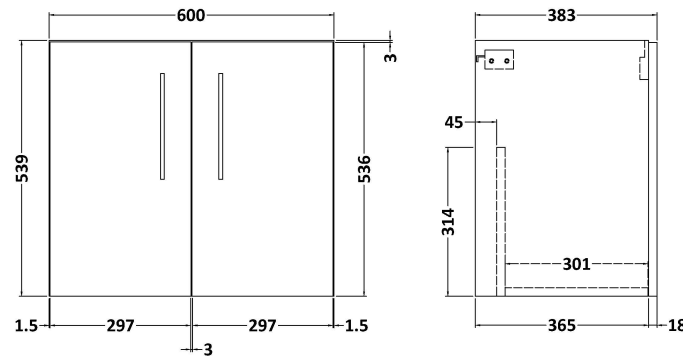

Sales Code: ARN2223D

Description: 600 Wh 2-Door Vanity & Basin 3

Packaging Details

Barcode: 5056678415320

Sales Code: NVF2223

Description: 600 Wh 2-Door Unit (365 Deep)

Product Dimensions

Height (mm):	540
Width (mm):	600
Depth (mm):	383
Nett Weight (kg):	14.2

Packaging Dimensions

Height (mm):	560
Width (mm):	620
Depth (mm):	405
Gross Weight (kg):	14.7

Packaging Data

Box Colour:	Brown Cardboard Box - Printed
Box Qty:	0
Label Size:	0 x 0
Label Colour:	White Label
Label Qty:	2

Sales Code: NVM033

Description: 600 Thin Edged Basin 1Th

Product Dimensions

Height (mm):	170
Width (mm):	610
Depth (mm):	395
Nett Weight (kg):	11

Packaging Dimensions

Height (mm):	190
Width (mm):	630
Depth (mm):	415
Gross Weight (kg):	11.5

Packaging Data

Box Colour:	Brown Cardboard Box - Printed
Box Qty:	1
Label Size:	100 x 50
Label Colour:	White Label
Label Qty:	2

Outer Box Dimensions (If Applicable)

Height (mm):	
Width (mm):	
Depth (mm):	
Gross Weight (kg):	
Barcode:	5056211853428