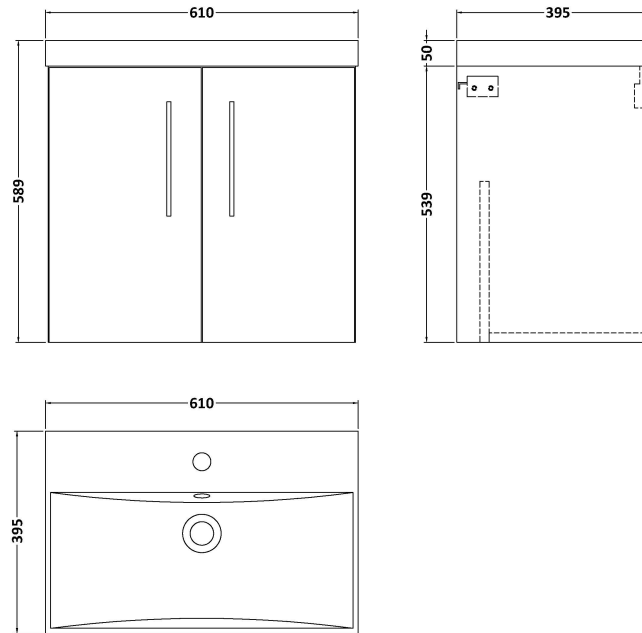

Sales Code: ARN2223D

Description: 600 Wh 2-Door Vanity & Basin 3

Packaging Details

Barcode: 5056678415320

Sales Code: NVF2223

Description: 600 Wh 2-Door Unit (365 Deep)

Product Dimensions

Height (mm):	540
Width (mm):	600
Depth (mm):	383
Nett Weight (kg):	14.2

Packaging Dimensions

Height (mm):	560
Width (mm):	620
Depth (mm):	405
Gross Weight (kg):	14.7

Packaging Data

Box Colour:	Brown Cardboard Box - Printed
Box Qty:	0
Label Size:	0 x 0
Label Colour:	White Label
Label Qty:	2

Sales Code: NVM033

Description: 600 Thin Edged Basin 1Th

Product Dimensions

Height (mm):	170
Width (mm):	610
Depth (mm):	395
Nett Weight (kg):	11

Packaging Dimensions

Height (mm):	190
Width (mm):	630
Depth (mm):	415
Gross Weight (kg):	11.5

Packaging Data

Box Colour:	Brown Cardboard Box - Printed
Box Qty:	1
Label Size:	100 x 50
Label Colour:	White Label
Label Qty:	2

Outer Box Dimensions (If Applicable)

Height (mm):	
Width (mm):	
Depth (mm):	
Gross Weight (kg):	
Barcode:	5056211853428