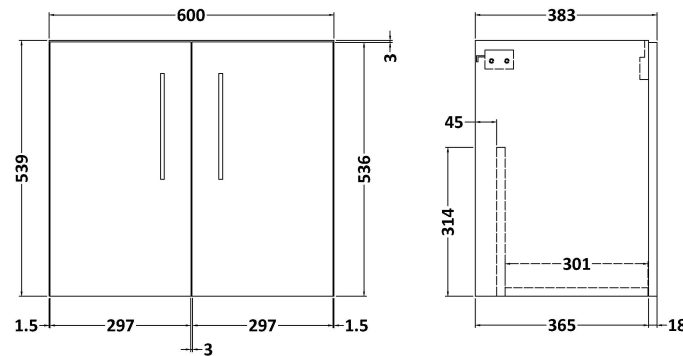

Sales Code: ARN2223F

Description: 1200 Wh 4-Door Vanity & Double Basin

Packaging Details

Barcode: 5056678415382

Sales Code: NVF2223

Description: 600 Wh 2-Door Unit (365 Deep)

Product Dimensions

Height (mm):	540
Width (mm):	600
Depth (mm):	383
Nett Weight (kg):	14.2

Packaging Dimensions

Height (mm):	560
Width (mm):	620
Depth (mm):	405
Gross Weight (kg):	14.7

Packaging Data

Box Colour:	Brown Cardboard Box - Printed
Box Qty:	0
Label Size:	0 x 0
Label Colour:	White Label
Label Qty:	2

Sales Code: CBM424

Description: Double Ceramic Basin 1208X392

Product Dimensions

Height (mm):	390
Width (mm):	1205
Depth (mm):	175
Nett Weight (kg):	27

Packaging Dimensions

Height (mm):	205
Width (mm):	1270
Depth (mm):	510
Gross Weight (kg):	27

Packaging Data

Box Colour:	Brown Cardboard Box - Printed
Box Qty:	1
Label Size:	100 x 50
Label Colour:	White Label
Label Qty:	2

Outer Box Dimensions (If Applicable)

Height (mm):	
Width (mm):	
Depth (mm):	
Gross Weight (kg):	
Barcode:	5056211875826