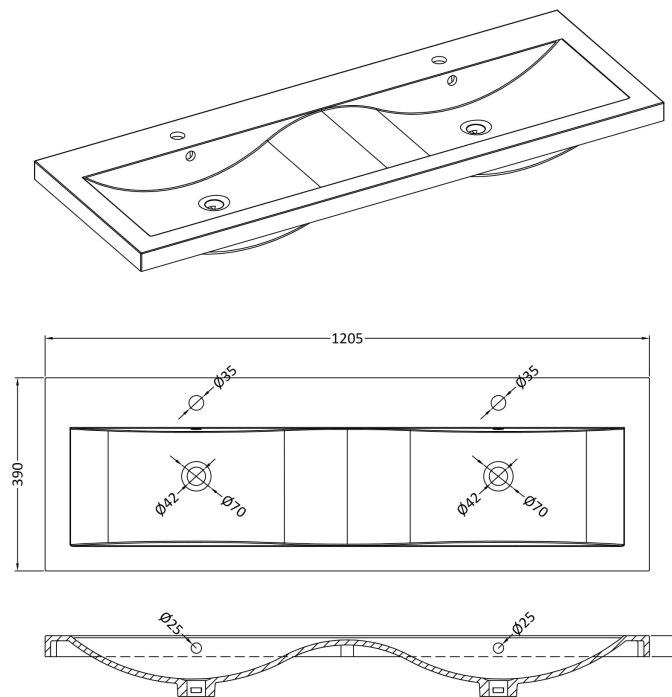

Sales Code: ARN2223F

Description: 1200 Wh 4-Door Vanity & Double Basin

Packaging Details

Barcode: 5056678415382

Sales Code: NVF2223

Description: 600 Wh 2-Door Unit (365 Deep)

Product Dimensions

Height (mm):	540
Width (mm):	600
Depth (mm):	383
Nett Weight (kg):	14.2

Packaging Dimensions

Height (mm):	560
Width (mm):	620
Depth (mm):	405
Gross Weight (kg):	14.7

Packaging Data

Box Colour:	Brown Cardboard Box - Printed
Box Qty:	0
Label Size:	0 x 0
Label Colour:	White Label
Label Qty:	2

Outer Box Dimensions (If Applicable)

Height (mm):	
Width (mm):	
Depth (mm):	
Gross Weight (kg):	
Barcode:	5056678406021

Product Details

Country of Origin:	China
Fitting Instruction:	No
CE & UKCA:	N/A
FSC Certified Materials:	Yes
Colour:	Satin Grey
Construction Method:	Cam & Wood Dowel
Construction Type:	Rigid
Cabinet Finish:	MFC Painted Matt
Fascia Finish:	Mdf Painted Matt
Cabinet Thickness (mm):	16
Fascia Thickness (mm):	18
Drawer Included:	No
Drawer Type:	Not Applicable
No of Shelves:	0
Hinge Type:	95 Degree Soft Close
Hinge Included:	Yes, Supplied
Adjustable Legs:	No, Not Required
Fixings Included:	Yes
Handle Style:	Contemporary
Waste Shroud:	No
Handle Included:	Yes, Supplied
Handle Type:	D-Shape

Sales Code: CBM424

Description: Double Ceramic Basin 1208X392

Product Dimensions

Height (mm):	390
Width (mm):	1205
Depth (mm):	175
Nett Weight (kg):	27

Packaging Dimensions

Height (mm):	205
Width (mm):	1270
Depth (mm):	510
Gross Weight (kg):	27