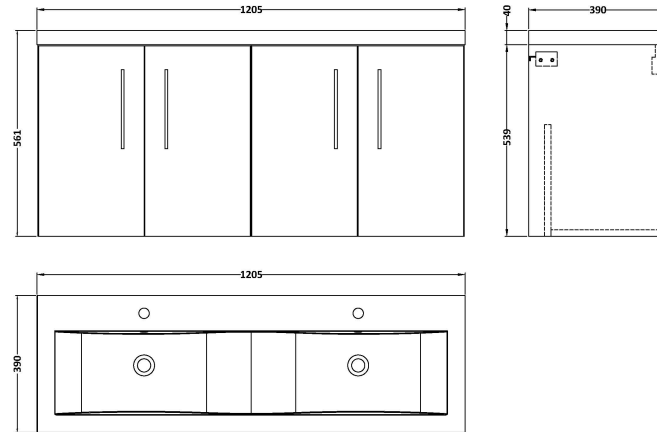

Sales Code: ARN2223F

Description: 1200 Wh 4-Door Vanity & Double Basin

Packaging Details

Barcode: 5056678415382

Sales Code: NVF2223

Description: 600 Wh 2-Door Unit (365 Deep)

Product Dimensions

Height (mm):	540
Width (mm):	600
Depth (mm):	383
Nett Weight (kg):	14.2

Packaging Dimensions

Height (mm):	560
Width (mm):	620
Depth (mm):	405
Gross Weight (kg):	14.7

Packaging Data

Box Colour:	Brown Cardboard Box - Printed
Box Qty:	0
Label Size:	0 x 0
Label Colour:	White Label
Label Qty:	2

Outer Box Dimensions (If Applicable)

Height (mm):	
Width (mm):	
Depth (mm):	
Gross Weight (kg):	
Barcode:	5056678406021

Product Details

Country of Origin:	China
Fitting Instruction:	No
CE & UKCA:	N/A
FSC Certified Materials:	Yes
Colour:	Satin Grey
Construction Method:	Cam & Wood Dowel
Construction Type:	Rigid
Cabinet Finish:	MFC Painted Matt
Fascia Finish:	Mdf Painted Matt
Cabinet Thickness (mm):	16
Fascia Thickness (mm):	18
Drawer Included:	No
Drawer Type:	Not Applicable
No of Shelves:	0
Hinge Type:	95 Degree Soft Close
Hinge Included:	Yes, Supplied
Adjustable Legs:	No, Not Required
Fixings Included:	Yes
Handle Style:	Contemporary
Waste Shroud:	No
Handle Included:	Yes, Supplied
Handle Type:	D-Shape

Sales Code: CBM424

Description: Double Ceramic Basin 1208X392

Product Dimensions

Height (mm):	390
Width (mm):	1205
Depth (mm):	175
Nett Weight (kg):	27

Packaging Dimensions

Height (mm):	205
Width (mm):	1270
Depth (mm):	510
Gross Weight (kg):	27