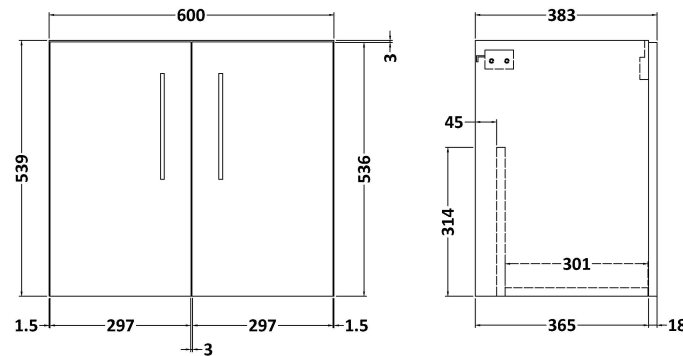

Sales Code: ARN2223G

Description: 600 Wh 2-Door Vanity & Basin 4

Packaging Details

Barcode: 5056678415337

Sales Code: NVF2223

Description: 600 Wh 2-Door Unit (365 Deep)

Product Dimensions

Height (mm):	540
Width (mm):	600
Depth (mm):	383
Nett Weight (kg):	14.2

Packaging Dimensions

Height (mm):	560
Width (mm):	620
Depth (mm):	405
Gross Weight (kg):	14.7

Packaging Data

Box Colour:	Brown Cardboard Box - Printed
Box Qty:	0
Label Size:	0 x 0
Label Colour:	White Label
Label Qty:	2

Sales Code: NVM043

Description: 600 Curved Basin 1Th

Product Dimensions

Height (mm):	160
Width (mm):	610
Depth (mm):	440
Nett Weight (kg):	11

Packaging Dimensions

Height (mm):	190
Width (mm):	630
Depth (mm):	415
Gross Weight (kg):	11.5

Packaging Data

Box Colour:	Brown Cardboard Box - Printed
Box Qty:	1
Label Size:	100 x 50
Label Colour:	White Label
Label Qty:	2

Outer Box Dimensions (If Applicable)

Height (mm):	
Width (mm):	
Depth (mm):	
Gross Weight (kg):	
Barcode:	5056462620961