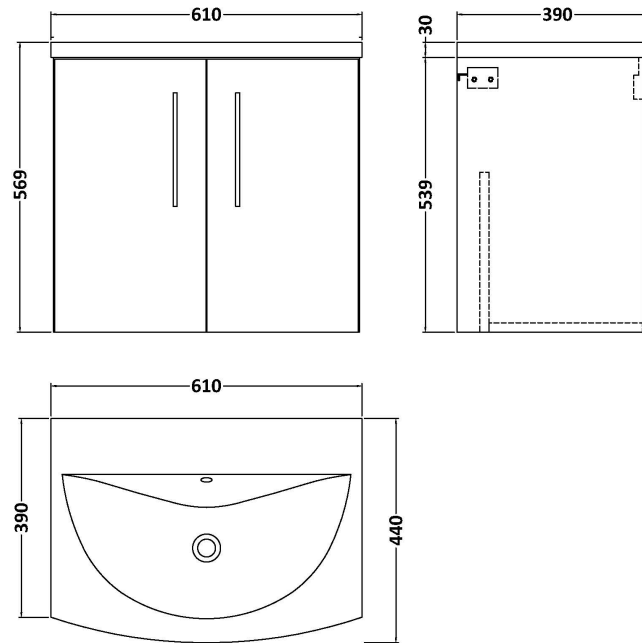

Sales Code: ARN2223G

Description: 600 Wh 2-Door Vanity & Basin 4

Packaging Details

Barcode: 5056678415337

Sales Code: NVF2223

Description: 600 Wh 2-Door Unit (365 Deep)

Product Dimensions

Height (mm):	540
Width (mm):	600
Depth (mm):	383
Nett Weight (kg):	14.2

Packaging Dimensions

Height (mm):	560
Width (mm):	620
Depth (mm):	405
Gross Weight (kg):	14.7

Packaging Data

Box Colour:	Brown Cardboard Box - Printed
Box Qty:	0
Label Size:	0 x 0
Label Colour:	White Label
Label Qty:	2

Sales Code: NVM043

Description: 600 Curved Basin 1Th

Product Dimensions

Height (mm):	160
Width (mm):	610
Depth (mm):	440
Nett Weight (kg):	11

Packaging Dimensions

Height (mm):	190
Width (mm):	630
Depth (mm):	415
Gross Weight (kg):	11.5

Packaging Data

Box Colour:	Brown Cardboard Box - Printed
Box Qty:	1
Label Size:	100 x 50
Label Colour:	White Label
Label Qty:	2

Outer Box Dimensions (If Applicable)

Height (mm):	
Width (mm):	
Depth (mm):	
Gross Weight (kg):	
Barcode:	5056462620961