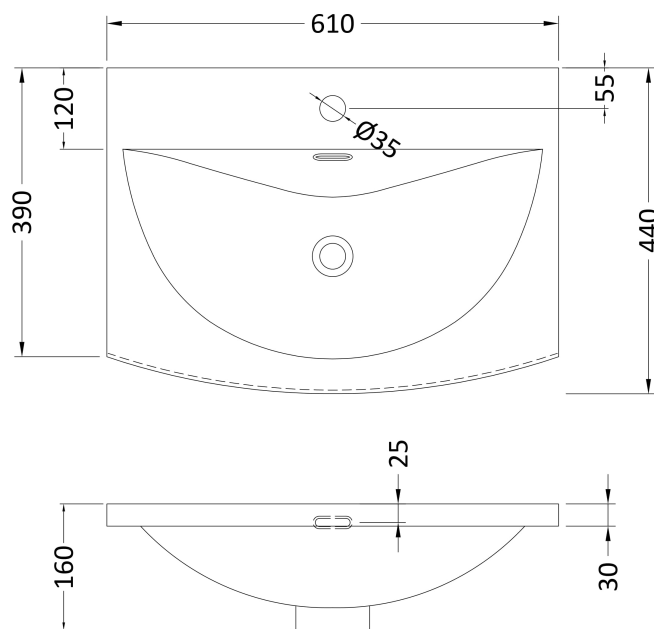

Sales Code: ARN2223G

Description: 600 Wh 2-Door Vanity & Basin 4

Packaging Details

Barcode: 5056678415337

Sales Code: NVF2223

Description: 600 Wh 2-Door Unit (365 Deep)

Product Dimensions

Height (mm):	540
Width (mm):	600
Depth (mm):	383
Nett Weight (kg):	14.2

Packaging Dimensions

Height (mm):	560
Width (mm):	620
Depth (mm):	405
Gross Weight (kg):	14.7

Packaging Data

Box Colour:	Brown Cardboard Box - Printed
Box Qty:	0
Label Size:	0 x 0
Label Colour:	White Label
Label Qty:	2

Sales Code: NVM043

Description: 600 Curved Basin 1Th

Product Dimensions

Height (mm):	160
Width (mm):	610
Depth (mm):	440
Nett Weight (kg):	11

Packaging Dimensions

Height (mm):	190
Width (mm):	630
Depth (mm):	415
Gross Weight (kg):	11.5

Packaging Data

Box Colour:	Brown Cardboard Box - Printed
Box Qty:	1
Label Size:	100 x 50
Label Colour:	White Label
Label Qty:	2

Outer Box Dimensions (If Applicable)

Height (mm):	
Width (mm):	
Depth (mm):	
Gross Weight (kg):	
Barcode:	5056462620961