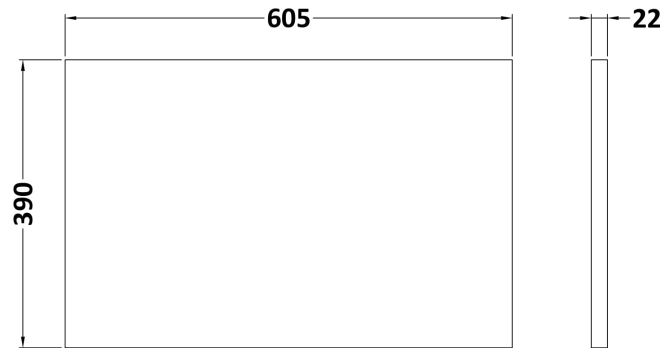

### Product Dimensions

Height (mm):	540
Width (mm):	600
Depth (mm):	383
Nett Weight (kg):	14.2

### Packaging Dimensions

Height (mm):	560
Width (mm):	620
Depth (mm):	405
Gross Weight (kg):	14.7

### Outer Box Dimensions (If Applicable)

Height (mm):	
Width (mm):	
Depth (mm):	
Gross Weight (kg):	
Barcode:	5056678406021

**Sales Code:** LSB600

**Description:** Laminate Worktop 605X390x22mm

**Product Dimensions**

Height (mm):	22
Width (mm):	605
Depth (mm):	390
Nett Weight (kg):	2

**Packaging Dimensions**

Height (mm):	25
Width (mm):	610
Depth (mm):	455
Gross Weight (kg):	2