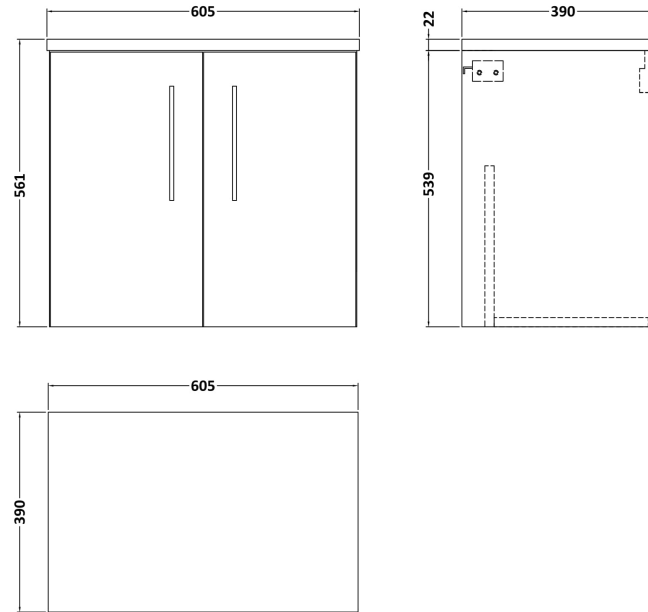

Sales Code: ARN2223LSB

Description: 600 Wh 2-Door Vanity & Laminate Top

Packaging Details

Barcode: 5056678415368