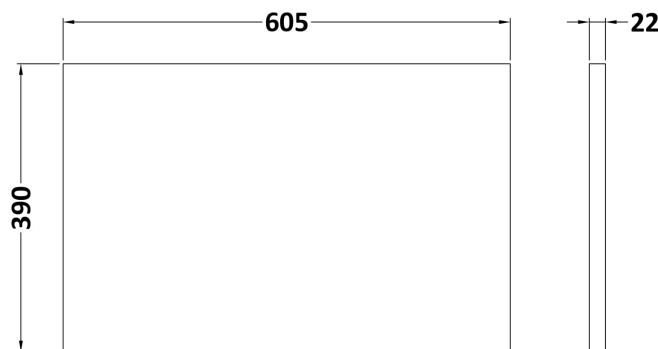

### Product Dimensions

Height (mm):	540
Width (mm):	600
Depth (mm):	383
Nett Weight (kg):	14.2

### Packaging Dimensions

Height (mm):	560
Width (mm):	620
Depth (mm):	405
Gross Weight (kg):	14.7

### Outer Box Dimensions (If Applicable)

Height (mm):	
Width (mm):	
Depth (mm):	
Gross Weight (kg):	
Barcode:	5056678406021

### Product Dimensions

Height (mm):	22
Width (mm):	605
Depth (mm):	390
Nett Weight (kg):	2