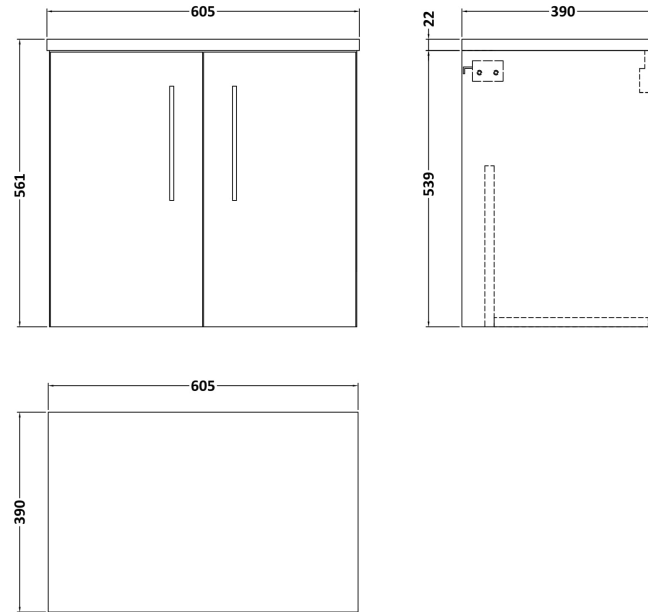

Sales Code: ARN2223LSW

Description: 600 Wh 2-Door Vanity & Laminate Top

Packaging Details

Barcode: 5056678415351