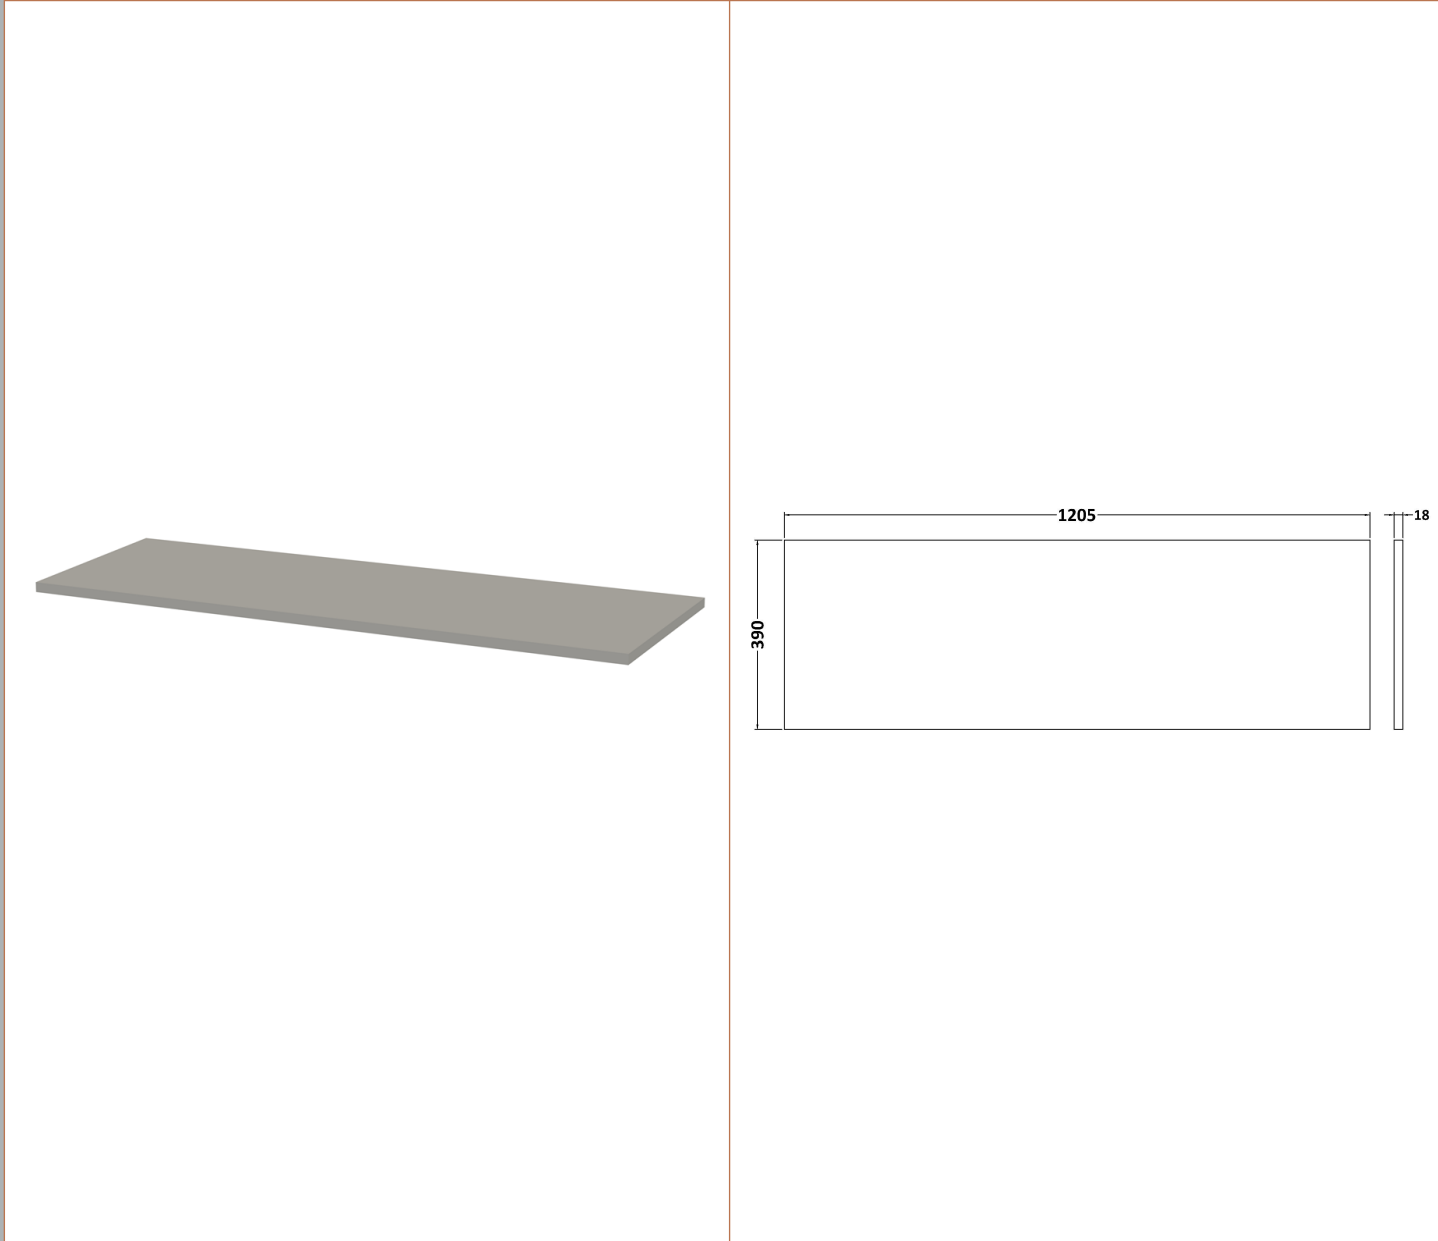

### Product Dimensions

|                   |      |
|-------------------|------|
| Height (mm):      | 540  |
| Width (mm):       | 600  |
| Depth (mm):       | 383  |
| Nett Weight (kg): | 14.2 |

### Outer Box Dimensions (If Applicable)

|                    |               |
|--------------------|---------------|
| Height (mm):       |               |
| Width (mm):        |               |
| Depth (mm):        |               |
| Gross Weight (kg): |               |
| Barcode:           | 5056678406021 |

**Sales Code:** MWT220

**Description:** 1200 Worktop (1205X390x18mm)

**Product Dimensions**

|                   |      |
|-------------------|------|
| Height (mm):      | 18   |
| Width (mm):       | 1205 |
| Depth (mm):       | 390  |
| Nett Weight (kg): | 5    |