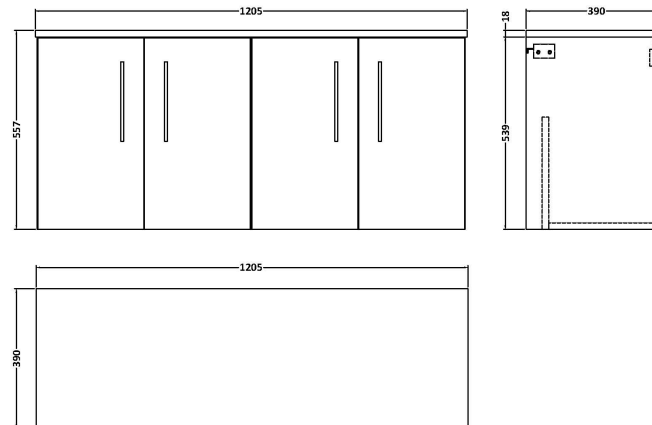

Sales Code: ARN2223W2

Description: 1200 Wh 4-Door Vanity & Worktop

Packaging Details

Barcode: 5056678415405