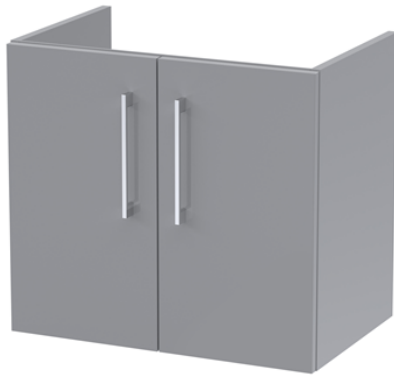

**Sales Code:** ARN2223W2

**Description:** 1200 Wh 4-Door Vanity & Worktop

**Packaging Details**

Barcode: 5056678415405

Sales Code: NVF2223

Description: 600 Wh 2-Door Unit (365 Deep)

### Product Dimensions

|                   |      |
|-------------------|------|
| Height (mm):      | 540  |
| Width (mm):       | 600  |
| Depth (mm):       | 383  |
| Nett Weight (kg): | 14.2 |