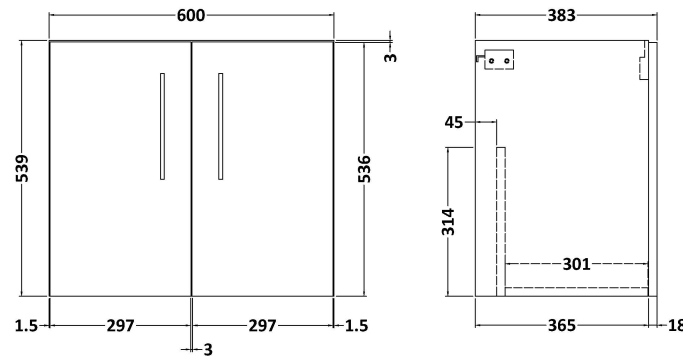

### Product Dimensions

|                   |      |
|-------------------|------|
| Height (mm):      | 540  |
| Width (mm):       | 600  |
| Depth (mm):       | 383  |
| Nett Weight (kg): | 14.2 |

### Packaging Dimensions

|                    |      |
|--------------------|------|
| Height (mm):       | 560  |
| Width (mm):        | 620  |
| Depth (mm):        | 405  |
| Gross Weight (kg): | 14.7 |

### Outer Box Dimensions (If Applicable)

|                    |               |
|--------------------|---------------|
| Height (mm):       |               |
| Width (mm):        |               |
| Depth (mm):        |               |
| Gross Weight (kg): |               |
| Barcode:           | 5056678406021 |

**Sales Code:** MWT220

**Description:** 1200 Worktop (1205X390x18mm)

**Product Dimensions**

|                   |      |
|-------------------|------|
| Height (mm):      | 18   |
| Width (mm):       | 1205 |
| Depth (mm):       | 390  |
| Nett Weight (kg): | 5    |