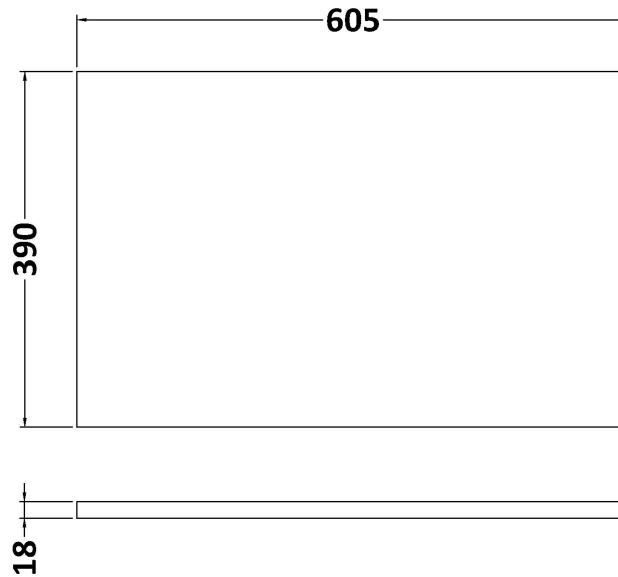

Sales Code: ARN2223W

Description: 600 Wh 2-Door Vanity & Worktop

Packaging Details

Barcode: 5056678415344

Sales Code: NVF2223

Description: 600 Wh 2-Door Unit (365 Deep)

Product Dimensions

Height (mm):	540
Width (mm):	600
Depth (mm):	383
Nett Weight (kg):	14.2

Packaging Dimensions

Height (mm):	560
Width (mm):	620
Depth (mm):	405
Gross Weight (kg):	14.7

Packaging Data

Box Colour:	Brown Cardboard Box - Printed
Box Qty:	0
Label Size:	0 x 0
Label Colour:	White Label
Label Qty:	2

Sales Code: MWT260

Description: 600 Worktop (605X390x18mm)

Product Dimensions

Height (mm):	18
Width (mm):	605
Depth (mm):	390
Nett Weight (kg):	2.5

Packaging Dimensions

Height (mm):	25
Width (mm):	625
Depth (mm):	410
Gross Weight (kg):	2.5

Packaging Data

Box Colour:	Brown Cardboard Box - Printed
Box Qty:	1
Label Size:	100 x 50
Label Colour:	Not Applicable
Label Qty:	0

Outer Box Dimensions (If Applicable)

Height (mm):	
Width (mm):	
Depth (mm):	
Gross Weight (kg):	
Barcode:	5056211899747