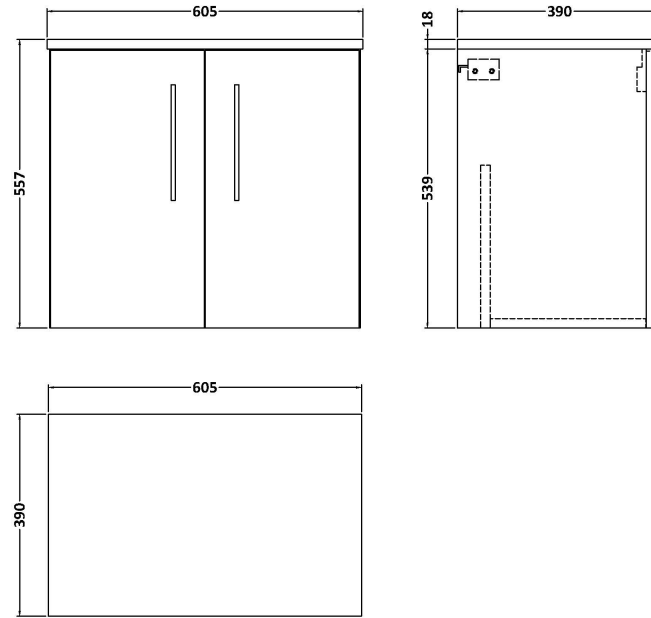

Sales Code: ARN2223W

Description: 600 Wh 2-Door Vanity & Worktop

Packaging Details

Barcode: 5056678415344

Sales Code: NVF2223

Description: 600 Wh 2-Door Unit (365 Deep)

Product Dimensions

Height (mm):	540
Width (mm):	600
Depth (mm):	383
Nett Weight (kg):	14.2

Packaging Dimensions

Height (mm):	560
Width (mm):	620
Depth (mm):	405
Gross Weight (kg):	14.7

Packaging Data

Box Colour:	Brown Cardboard Box - Printed
Box Qty:	0
Label Size:	0 x 0
Label Colour:	White Label
Label Qty:	2

Outer Box Dimensions (If Applicable)

Height (mm):	
Width (mm):	
Depth (mm):	
Gross Weight (kg):	
Barcode:	5056678406021

Product Details

Country of Origin:	China
Fitting Instruction:	No
CE & UKCA:	N/A
FSC Certified Materials:	Yes
Colour:	Satin Grey
Construction Method:	Cam & Wood Dowel
Construction Type:	Rigid
Cabinet Finish:	MFC Painted Matt
Fascia Finish:	Mdf Painted Matt
Cabinet Thickness (mm):	16
Fascia Thickness (mm):	18
Drawer Included:	No
Drawer Type:	Not Applicable
No of Shelves:	0
Hinge Type:	95 Degree Soft Close
Hinge Included:	Yes, Supplied
Adjustable Legs:	No, Not Required
Fixings Included:	Yes
Handle Style:	Contemporary
Waste Shroud:	No
Handle Included:	Yes, Supplied
Handle Type:	D-Shape

Sales Code: MWT260

Description: 600 Worktop (605X390x18mm)

Product Dimensions

Height (mm):	18
Width (mm):	605
Depth (mm):	390
Nett Weight (kg):	2.5

Packaging Dimensions

Height (mm):	25
Width (mm):	625
Depth (mm):	410
Gross Weight (kg):	2.5