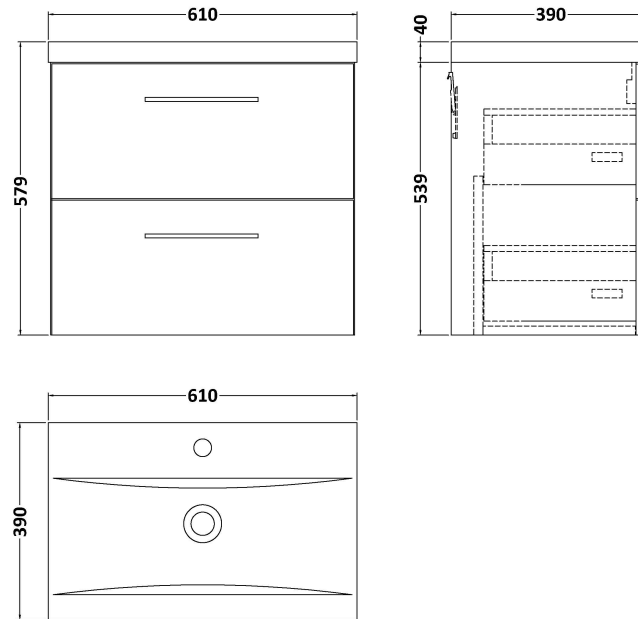

Sales Code: ARN2224A

Description: 600 Wh 2-Drawer Vanity & Basin 1

Packaging Details

Barcode: 5056678415412

Sales Code: NVF2224

Description: 600 Wh 2-Drawer Unit (365 Deep)

Product Dimensions

Height (mm):	540
Width (mm):	600
Depth (mm):	383
Nett Weight (kg):	21.5

Packaging Dimensions

Height (mm):	560
Width (mm):	620
Depth (mm):	405
Gross Weight (kg):	22

Packaging Data

Box Colour:	Brown Cardboard Box - Printed
Box Qty:	0
Label Size:	0 x 0
Label Colour:	White Label
Label Qty:	2

Sales Code: NVM013

Description: 600 Mid-Edged Basin 1 Th

Product Dimensions

Height (mm):	180
Width (mm):	610
Depth (mm):	390
Nett Weight (kg):	11

Packaging Dimensions

Height (mm):	200
Width (mm):	410
Depth (mm):	630
Gross Weight (kg):	11

Packaging Data

Box Colour:	Brown Cardboard Box - Printed
Box Qty:	1
Label Size:	100 x 50
Label Colour:	White Label
Label Qty:	2

Outer Box Dimensions (If Applicable)

Height (mm):	
Width (mm):	
Depth (mm):	
Gross Weight (kg):	
Barcode:	5055369043415