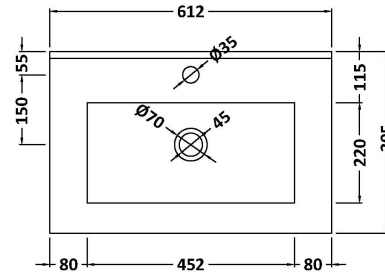

Packaging Dimensions

Height (mm):	560
Width (mm):	620
Depth (mm):	405
Gross Weight (kg):	22

Packaging Data

Box Colour:	Brown Cardboard Box - Printed
Box Qty:	0
Label Size:	0 x 0
Label Colour:	White Label
Label Qty:	2

Outer Box Dimensions (If Applicable)

Height (mm):	
Width (mm):	
Depth (mm):	
Gross Weight (kg):	
Barcode:	5056678406038

Product Details

Country of Origin:	China
Fitting Instruction:	No
CE & UKCA:	N/A
FSC Certified Materials:	Yes
Colour:	Satin Grey
Construction Method:	Cam & Wood Dowel
Construction Type:	Rigid
Cabinet Finish:	MFC Painted Matt
Fascia Finish:	Mdf Painted Matt
Cabinet Thickness (mm):	16
Fascia Thickness (mm):	18
Drawer Included:	Yes
Drawer Type:	80mm High Metal S/C Inc Galler
No of Shelves:	0
Hinge Type:	Not Applicable
Hinge Included:	Not Applicable
Adjustable Legs:	No, Not Required
Fixings Included:	Yes
Handle Style:	Contemporary
Waste Shroud:	Yes
Handle Included:	Yes, Supplied
Handle Type:	D-Shape

Sales Code: NVM003

Description: Minimalist Basin 600mm

Product Dimensions

Height (mm):	170
Width (mm):	600
Depth (mm):	390
Nett Weight (kg):	10.76

Packaging Dimensions

Height (mm):	200
Width (mm):	400
Depth (mm):	620
Gross Weight (kg):	10.76

Packaging Data

Box Colour:	Brown Cardboard Box - Printed
Box Qty:	1
Label Size:	100 x 50
Label Colour:	White Label
Label Qty:	2

Outer Box Dimensions (If Applicable)

Height (mm):	
Width (mm):	
Depth (mm):	
Gross Weight (kg):	
Barcode:	5055146194668