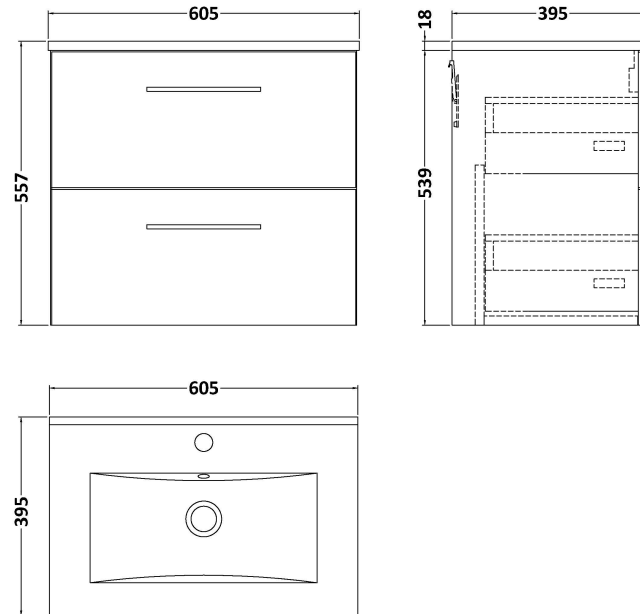

Sales Code: ARN2224B

Description: 600 Wh 2-Drawer Vanity & Basin 2

Packaging Details

Barcode: 5056678415429

Sales Code: NVF2224

Description: 600 Wh 2-Drawer Unit (365 Deep)

Product Dimensions

Height (mm):	540
Width (mm):	600
Depth (mm):	383
Nett Weight (kg):	21.5

Packaging Dimensions

Height (mm):	560
Width (mm):	620
Depth (mm):	405
Gross Weight (kg):	22

Packaging Data

Box Colour:	Brown Cardboard Box - Printed
Box Qty:	0
Label Size:	0 x 0
Label Colour:	White Label
Label Qty:	2

Sales Code: NVM003

Description: Minimalist Basin 600mm

Product Dimensions

Height (mm):	170
Width (mm):	600
Depth (mm):	390
Nett Weight (kg):	10.76

Packaging Dimensions

Height (mm):	200
Width (mm):	400
Depth (mm):	620
Gross Weight (kg):	10.76

Packaging Data

Box Colour:	Brown Cardboard Box - Printed
Box Qty:	1
Label Size:	100 x 50
Label Colour:	White Label
Label Qty:	2

Outer Box Dimensions (If Applicable)

Height (mm):	
Width (mm):	
Depth (mm):	
Gross Weight (kg):	
Barcode:	5055146194668