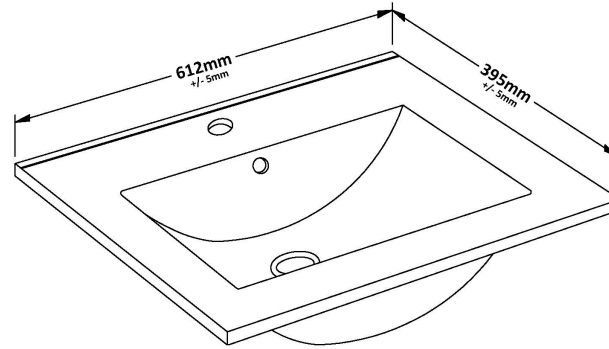

Packaging Dimensions

Height (mm):	560
Width (mm):	620
Depth (mm):	405
Gross Weight (kg):	22

Packaging Data

Box Colour:	Brown Cardboard Box - Printed
Box Qty:	0
Label Size:	0 x 0
Label Colour:	White Label
Label Qty:	2

Outer Box Dimensions (If Applicable)

Height (mm):	
Width (mm):	
Depth (mm):	
Gross Weight (kg):	
Barcode:	5056678406038

Product Details

Country of Origin:	China
Fitting Instruction:	No
CE & UKCA:	N/A
FSC Certified Materials:	Yes
Colour:	Satin Grey
Construction Method:	Cam & Wood Dowel
Construction Type:	Rigid
Cabinet Finish:	MFC Painted Matt
Fascia Finish:	Mdf Painted Matt
Cabinet Thickness (mm):	16
Fascia Thickness (mm):	18
Drawer Included:	Yes
Drawer Type:	80mm High Metal S/C Inc Galler
No of Shelves:	0
Hinge Type:	Not Applicable
Hinge Included:	Not Applicable
Adjustable Legs:	No, Not Required
Fixings Included:	Yes
Handle Style:	Contemporary
Waste Shroud:	Yes
Handle Included:	Yes, Supplied
Handle Type:	D-Shape

Sales Code: NVM003

Description: Minimalist Basin 600mm

Product Dimensions

Height (mm):	170
Width (mm):	600
Depth (mm):	390
Nett Weight (kg):	10.76

Packaging Dimensions

Height (mm):	200
Width (mm):	400
Depth (mm):	620
Gross Weight (kg):	10.76

Packaging Data

Box Colour:	Brown Cardboard Box - Printed
Box Qty:	1
Label Size:	100 x 50
Label Colour:	White Label
Label Qty:	2

Outer Box Dimensions (If Applicable)

Height (mm):	
Width (mm):	
Depth (mm):	
Gross Weight (kg):	
Barcode:	5055146194668