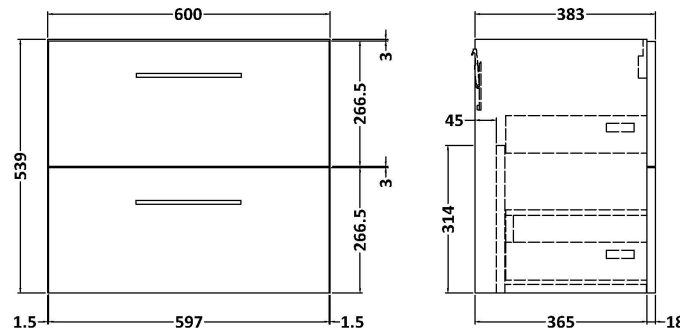

### Product Dimensions

Height (mm):	540
Width (mm):	600
Depth (mm):	383
Nett Weight (kg):	21.5

### Packaging Dimensions

Height (mm):	560
Width (mm):	620
Depth (mm):	405
Gross Weight (kg):	22

### Outer Box Dimensions (If Applicable)

Height (mm):	
Width (mm):	
Depth (mm):	
Gross Weight (kg):	
Barcode:	5056678406038

**Sales Code:** PMB424

**Description:** Double Polymarble Basin 1205 X 390

**Product Dimensions**

Height (mm):	390
Width (mm):	1205
Depth (mm):	157
Nett Weight (kg):	18.12

**Packaging Dimensions**

Height (mm):	100
Width (mm):	1205
Depth (mm):	400
Gross Weight (kg):	18.12