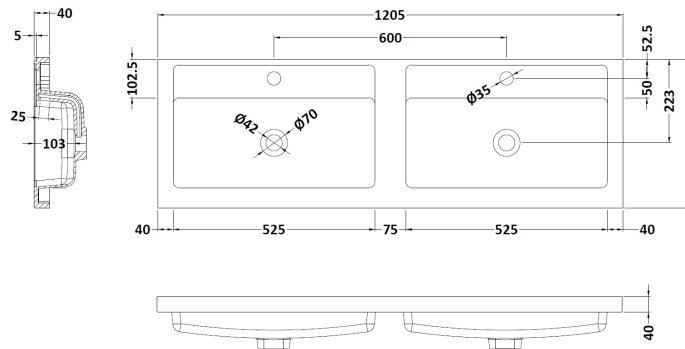

### Product Dimensions

Height (mm):	540
Width (mm):	600
Depth (mm):	383
Nett Weight (kg):	21.5

### Packaging Dimensions

Height (mm):	560
Width (mm):	620
Depth (mm):	405
Gross Weight (kg):	22

### Outer Box Dimensions (If Applicable)

Height (mm):	
Width (mm):	
Depth (mm):	
Gross Weight (kg):	
Barcode:	5056678406038

**Sales Code:** PMB424

**Description:** Double Polymarble Basin 1205 X 390

**Product Dimensions**

Height (mm):	390
Width (mm):	1205
Depth (mm):	157
Nett Weight (kg):	18.12

**Packaging Dimensions**

Height (mm):	100
Width (mm):	1205
Depth (mm):	400
Gross Weight (kg):	18.12