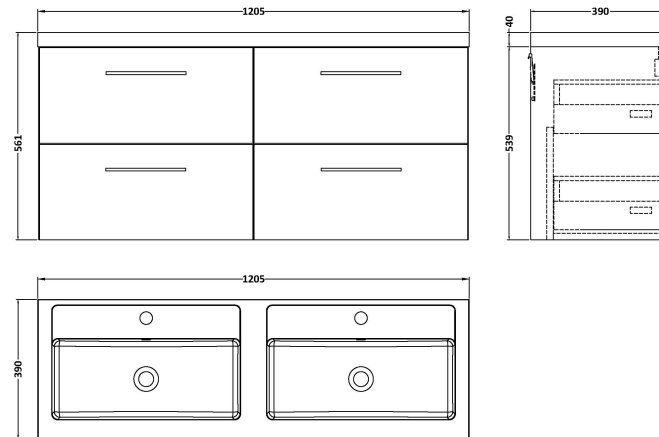

Sales Code: ARN2224C

Description: 1200 Wh 4-Drawer Vanity & Double Basin

Packaging Details

Barcode: 5056678415504