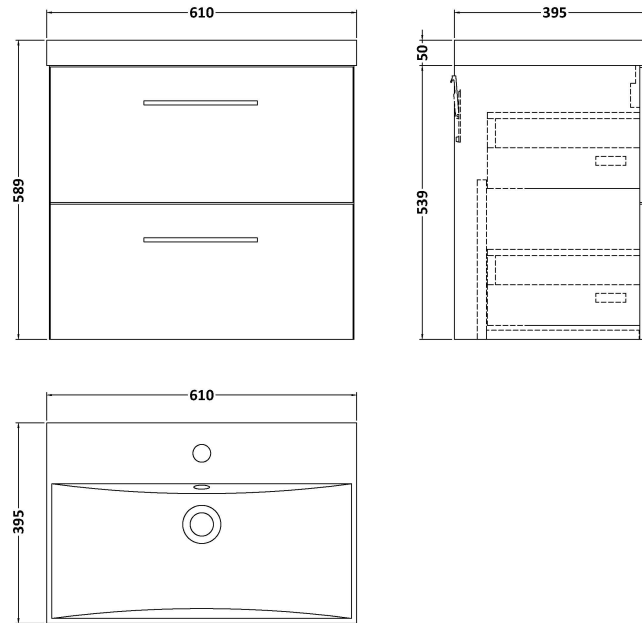

Sales Code: ARN2224D

Description: 600 Wh 2-Drawer Vanity & Basin 3

Packaging Details

Barcode: 5056678415436