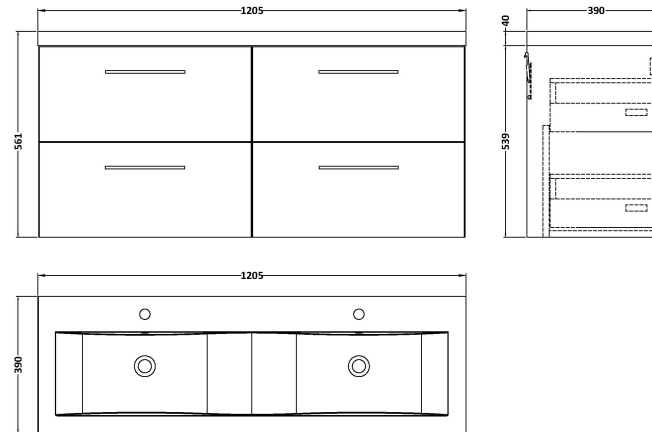

Sales Code: ARN2224F

Description: 1200 Wh 4-Drawer Vanity & Double Basin

Packaging Details

Barcode: 5056678415498

Sales Code: NVF2224

Description: 600 Wh 2-Drawer Unit (365 Deep)

Product Dimensions

Height (mm):	540
Width (mm):	600
Depth (mm):	383
Nett Weight (kg):	21.5

Packaging Dimensions

Height (mm):	560
Width (mm):	620
Depth (mm):	405
Gross Weight (kg):	22

Packaging Data

Box Colour:	Brown Cardboard Box - Printed
Box Qty:	0
Label Size:	0 x 0
Label Colour:	White Label
Label Qty:	2

Outer Box Dimensions (If Applicable)

Height (mm):	
Width (mm):	
Depth (mm):	
Gross Weight (kg):	
Barcode:	5056678406038

Product Details

Country of Origin:	China
Fitting Instruction:	No
CE & UKCA:	N/A
FSC Certified Materials:	Yes
Colour:	Satin Grey
Construction Method:	Cam & Wood Dowel
Construction Type:	Rigid
Cabinet Finish:	MFC Painted Matt
Fascia Finish:	Mdf Painted Matt
Cabinet Thickness (mm):	16
Fascia Thickness (mm):	18
Drawer Included:	Yes
Drawer Type:	80mm High Metal S/C Inc Galler
No of Shelves:	0
Hinge Type:	Not Applicable
Hinge Included:	Not Applicable
Adjustable Legs:	No, Not Required
Fixings Included:	Yes
Handle Style:	Contemporary
Waste Shroud:	Yes
Handle Included:	Yes, Supplied
Handle Type:	D-Shape

Sales Code: CBM424

Description: Double Ceramic Basin 1208X392

Product Dimensions

Height (mm):	390
Width (mm):	1205
Depth (mm):	175
Nett Weight (kg):	27

Packaging Dimensions

Height (mm):	205
Width (mm):	1270
Depth (mm):	510
Gross Weight (kg):	27