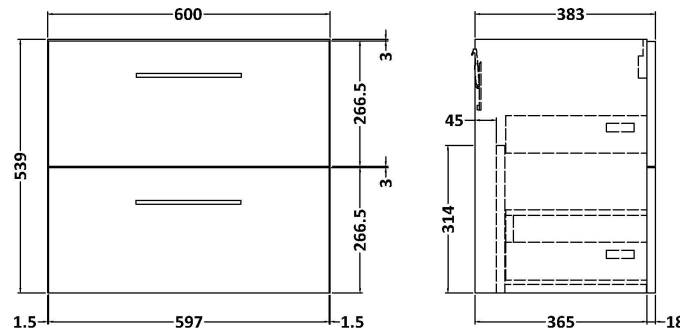

Sales Code: ARN2224F

Description: 1200 Wh 4-Drawer Vanity & Double Basin

Packaging Details

Barcode: 5056678415498

Sales Code: NVF2224

Description: 600 Wh 2-Drawer Unit (365 Deep)

Product Dimensions

Height (mm):	540
Width (mm):	600
Depth (mm):	383
Nett Weight (kg):	21.5

Packaging Dimensions

Height (mm):	560
Width (mm):	620
Depth (mm):	405
Gross Weight (kg):	22

Packaging Data

Box Colour:	Brown Cardboard Box - Printed
Box Qty:	0
Label Size:	0 x 0
Label Colour:	White Label
Label Qty:	2

Sales Code: CBM424

Description: Double Ceramic Basin 1208X392

Product Dimensions

Height (mm):	390
Width (mm):	1205
Depth (mm):	175
Nett Weight (kg):	27

Packaging Dimensions

Height (mm):	205
Width (mm):	1270
Depth (mm):	510
Gross Weight (kg):	27

Packaging Data

Box Colour:	Brown Cardboard Box - Printed
Box Qty:	1
Label Size:	100 x 50
Label Colour:	White Label
Label Qty:	2

Outer Box Dimensions (If Applicable)

Height (mm):	
Width (mm):	
Depth (mm):	
Gross Weight (kg):	
Barcode:	5056211875826