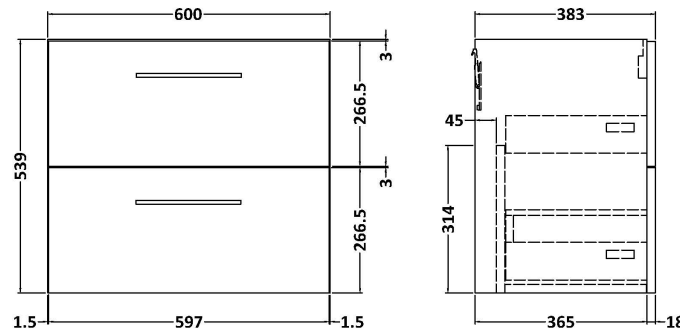

Sales Code: ARN2224LCM

Description: 600 Wh 2-Drawer Vanity & Laminate Top

Packaging Details

Barcode: 5056678455111

Sales Code: LCM600

Description: Laminate Worktop 605X390x22mm

Product Dimensions

Height (mm):	22
Width (mm):	605
Depth (mm):	390
Nett Weight (kg):	2

Packaging Dimensions

Height (mm):	25
Width (mm):	610
Depth (mm):	455
Gross Weight (kg):	2

Packaging Data

Box Colour:	Brown Cardboard Box
Box Qty:	1
Label Size:	100 x 50
Label Colour:	White Label
Label Qty:	1

Sales Code: NVF2224

Description: 600 Wh 2-Drawer Unit (365 Deep)

Product Dimensions

Height (mm):	540
Width (mm):	600
Depth (mm):	383
Nett Weight (kg):	21.5

Packaging Dimensions

Height (mm):	560
Width (mm):	620
Depth (mm):	405
Gross Weight (kg):	22

Packaging Data

Box Colour:	Brown Cardboard Box - Printed
Box Qty:	0
Label Size:	0 x 0
Label Colour:	White Label
Label Qty:	2

Outer Box Dimensions (If Applicable)

Height (mm):	
Width (mm):	
Depth (mm):	
Gross Weight (kg):	
Barcode:	5056678406038