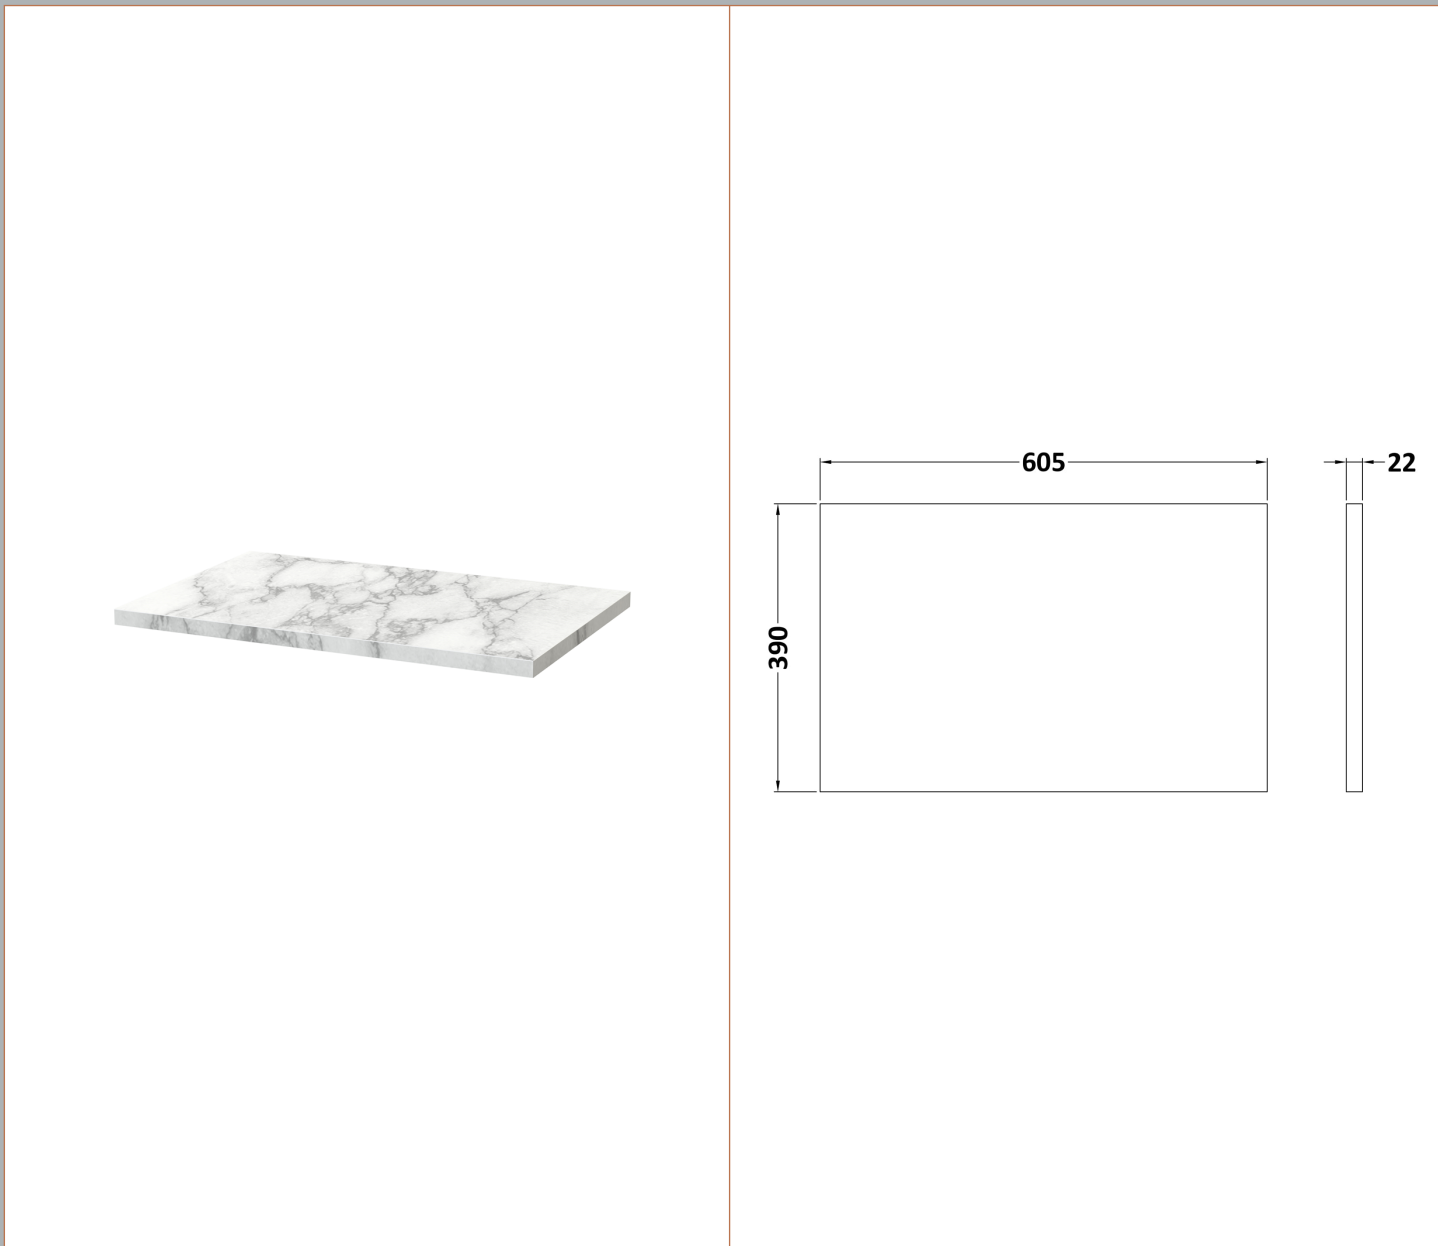

Sales Code: ARN2224LCM

Description: 600 Wh 2-Drawer Vanity & Laminate Top

Packaging Details

Barcode: 5056678455111

Sales Code: LCM600

Description: Laminate Worktop 605X390x22mm

Product Dimensions

Height (mm):	22
Width (mm):	605
Depth (mm):	390
Nett Weight (kg):	2

Packaging Dimensions

Height (mm):	25
Width (mm):	610
Depth (mm):	455
Gross Weight (kg):	2

Packaging Data

Box Colour:	Brown Cardboard Box
Box Qty:	1
Label Size:	100 x 50
Label Colour:	White Label
Label Qty:	1

Sales Code: NVF2224

Description: 600 Wh 2-Drawer Unit (365 Deep)

Product Dimensions

Height (mm):	540
Width (mm):	600
Depth (mm):	383
Nett Weight (kg):	21.5

Packaging Dimensions

Height (mm):	560
Width (mm):	620
Depth (mm):	405
Gross Weight (kg):	22

Packaging Data

Box Colour:	Brown Cardboard Box - Printed
Box Qty:	0
Label Size:	0 x 0
Label Colour:	White Label
Label Qty:	2

Outer Box Dimensions (If Applicable)

Height (mm):	
Width (mm):	
Depth (mm):	
Gross Weight (kg):	
Barcode:	5056678406038