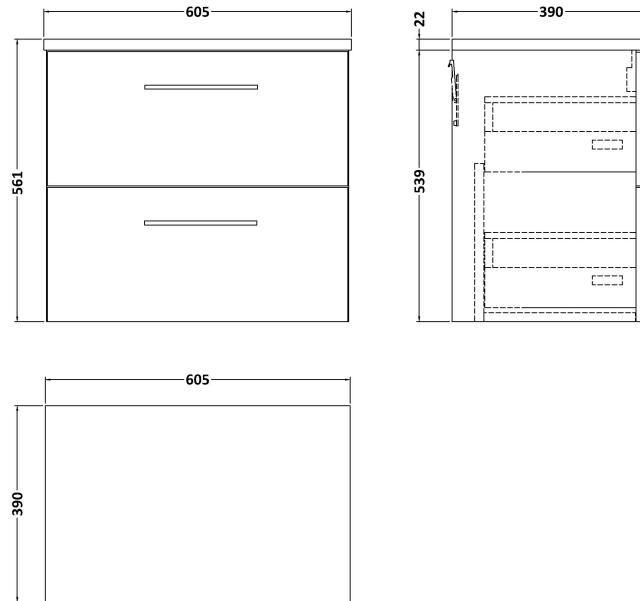

Sales Code: ARN2224LCM

Description: 600 Wh 2-Drawer Vanity & Laminate Top

Packaging Details

Barcode: 5056678455111

Sales Code: LCM600

Description: Laminate Worktop 605X390x22mm

Product Dimensions

Height (mm):	22
Width (mm):	605
Depth (mm):	390
Nett Weight (kg):	2

Packaging Dimensions

Height (mm):	25
Width (mm):	610
Depth (mm):	455
Gross Weight (kg):	2

Packaging Data

Box Colour:	Brown Cardboard Box
Box Qty:	1
Label Size:	100 x 50
Label Colour:	White Label
Label Qty:	1

Sales Code: NVF2224

Description: 600 Wh 2-Drawer Unit (365 Deep)

Product Dimensions

Height (mm):	540
Width (mm):	600
Depth (mm):	383
Nett Weight (kg):	21.5

Packaging Dimensions

Height (mm):	560
Width (mm):	620
Depth (mm):	405
Gross Weight (kg):	22

Packaging Data

Box Colour:	Brown Cardboard Box - Printed
Box Qty:	0
Label Size:	0 x 0
Label Colour:	White Label
Label Qty:	2

Outer Box Dimensions (If Applicable)

Height (mm):	
Width (mm):	
Depth (mm):	
Gross Weight (kg):	
Barcode:	5056678406038