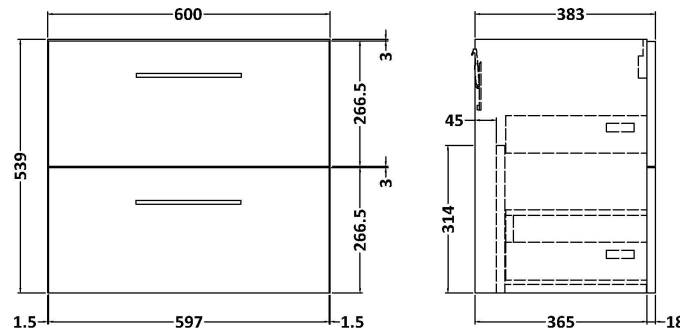

Sales Code: ARN2224LSW

Description: 600 Wh 2-Drawer Vanity & Laminate Top

Packaging Details

Barcode: 5056678415467

Sales Code: NVF2224

Description: 600 Wh 2-Drawer Unit (365 Deep)

Product Dimensions

Height (mm):	540
Width (mm):	600
Depth (mm):	383
Nett Weight (kg):	21.5

Packaging Dimensions

Height (mm):	560
Width (mm):	620
Depth (mm):	405
Gross Weight (kg):	22

Packaging Data

Box Colour:	Brown Cardboard Box - Printed
Box Qty:	0
Label Size:	0 x 0
Label Colour:	White Label
Label Qty:	2

Sales Code: LSW600

Description: Laminate Worktop 605X390x22mm

Product Dimensions

Height (mm):	22
Width (mm):	605
Depth (mm):	390
Nett Weight (kg):	2

Packaging Dimensions

Height (mm):	25
Width (mm):	610
Depth (mm):	455
Gross Weight (kg):	2

Packaging Data

Box Colour:	Brown Cardboard Box
Box Qty:	1
Label Size:	100 x 50
Label Colour:	White Label
Label Qty:	1

Outer Box Dimensions (If Applicable)

Height (mm):	
Width (mm):	
Depth (mm):	
Gross Weight (kg):	
Barcode:	5056211874188