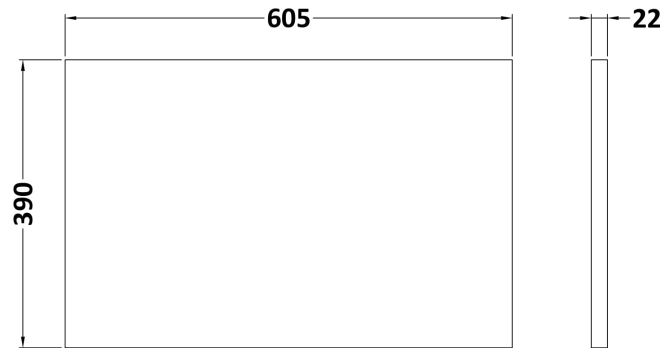

Sales Code: ARN2224LSW

Description: 600 Wh 2-Drawer Vanity & Laminate Top

Packaging Details

Barcode: 5056678415467

Sales Code: NVF2224

Description: 600 Wh 2-Drawer Unit (365 Deep)

Product Dimensions

Height (mm):	540
Width (mm):	600
Depth (mm):	383
Nett Weight (kg):	21.5

Packaging Dimensions

Height (mm):	560
Width (mm):	620
Depth (mm):	405
Gross Weight (kg):	22

Packaging Data

Box Colour:	Brown Cardboard Box - Printed
Box Qty:	0
Label Size:	0 x 0
Label Colour:	White Label
Label Qty:	2

Sales Code: LSW600

Description: Laminate Worktop 605X390x22mm

Product Dimensions

Height (mm):	22
Width (mm):	605
Depth (mm):	390
Nett Weight (kg):	2

Packaging Dimensions

Height (mm):	25
Width (mm):	610
Depth (mm):	455
Gross Weight (kg):	2

Packaging Data

Box Colour:	Brown Cardboard Box
Box Qty:	1
Label Size:	100 x 50
Label Colour:	White Label
Label Qty:	1

Outer Box Dimensions (If Applicable)

Height (mm):	
Width (mm):	
Depth (mm):	
Gross Weight (kg):	
Barcode:	5056211874188