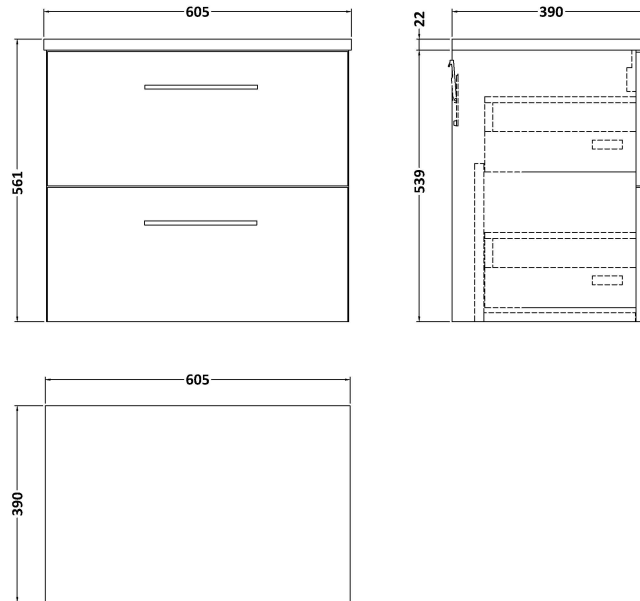

Sales Code: ARN2224LSW

Description: 600 Wh 2-Drawer Vanity & Laminate Top

Packaging Details

Barcode: 5056678415467

Sales Code: NVF2224

Description: 600 Wh 2-Drawer Unit (365 Deep)

Product Dimensions

Height (mm):	540
Width (mm):	600
Depth (mm):	383
Nett Weight (kg):	21.5

Packaging Dimensions

Height (mm):	560
Width (mm):	620
Depth (mm):	405
Gross Weight (kg):	22

Packaging Data

Box Colour:	Brown Cardboard Box - Printed
Box Qty:	0
Label Size:	0 x 0
Label Colour:	White Label
Label Qty:	2

Sales Code: LSW600

Description: Laminate Worktop 605X390x22mm

Product Dimensions

Height (mm):	22
Width (mm):	605
Depth (mm):	390
Nett Weight (kg):	2

Packaging Dimensions

Height (mm):	25
Width (mm):	610
Depth (mm):	455
Gross Weight (kg):	2

Packaging Data

Box Colour:	Brown Cardboard Box
Box Qty:	1
Label Size:	100 x 50
Label Colour:	White Label
Label Qty:	1

Outer Box Dimensions (If Applicable)

Height (mm):	
Width (mm):	
Depth (mm):	
Gross Weight (kg):	
Barcode:	5056211874188