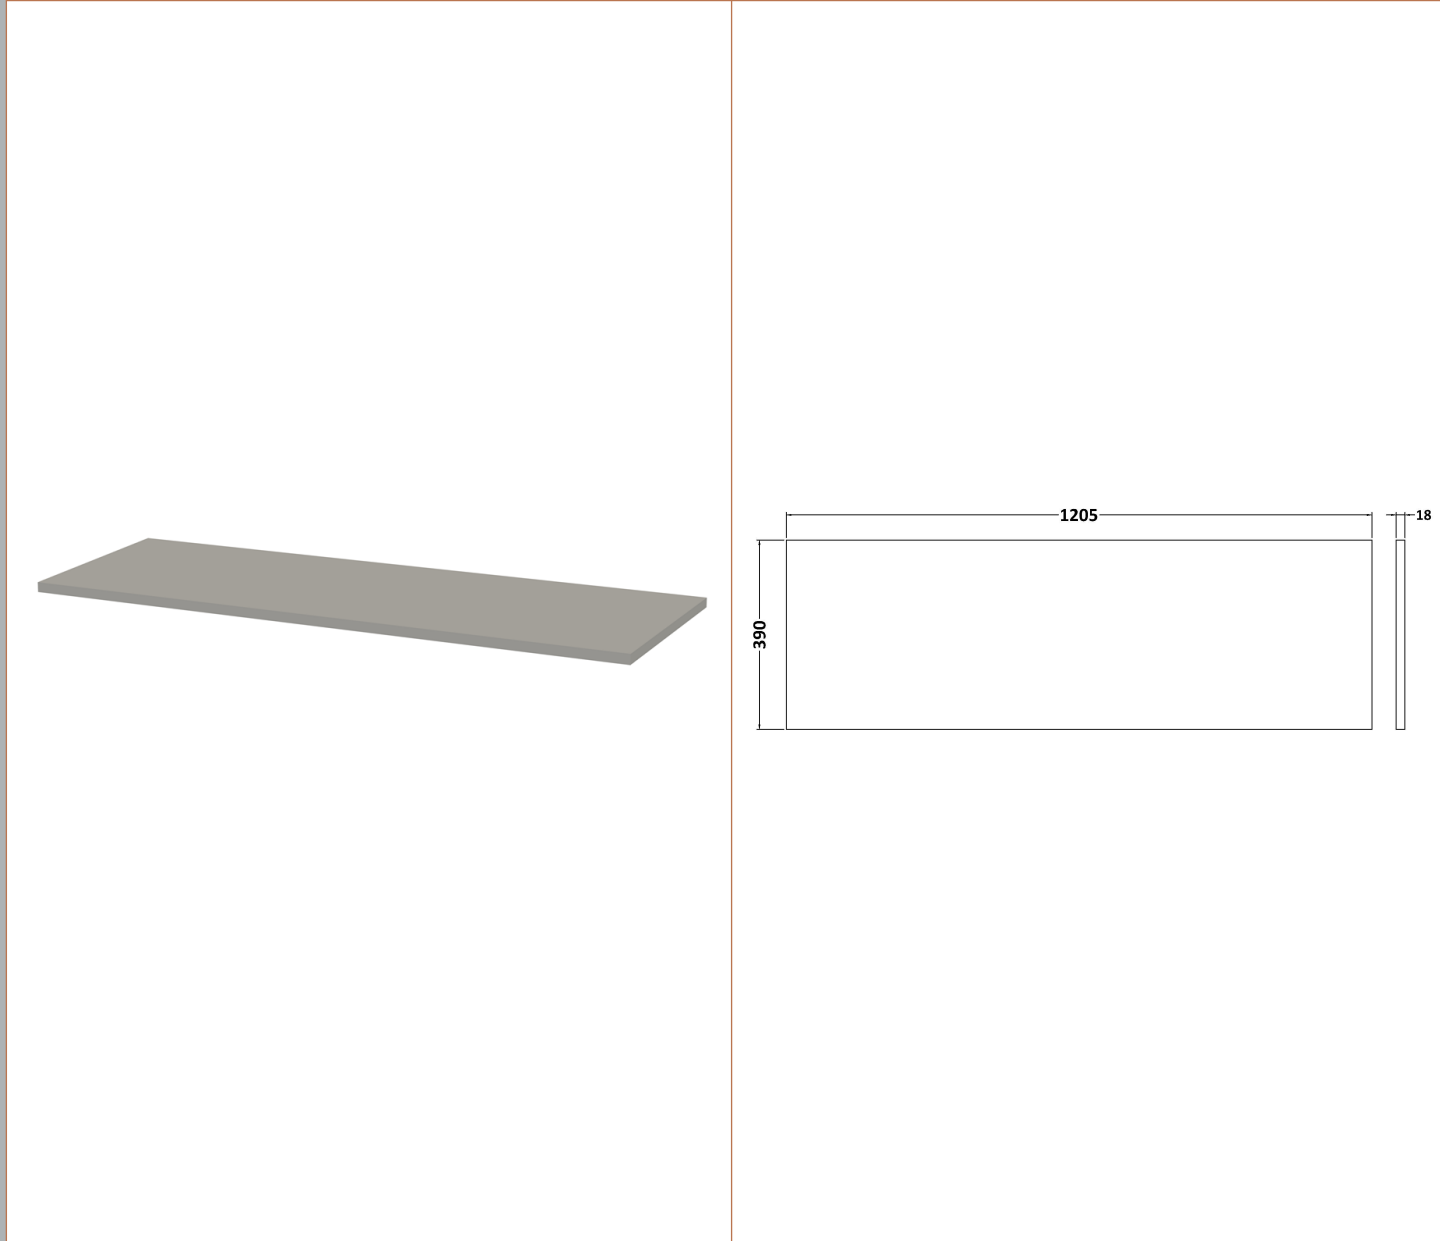

Sales Code: ARN2224W2

Description: 1200 Wh 4-Drawer Vanity & Worktop

Packaging Details

Barcode: 5056678415511

Sales Code: NVF2224

Description: 600 Wh 2-Drawer Unit (365 Deep)

Product Dimensions

Height (mm):	540
Width (mm):	600
Depth (mm):	383
Nett Weight (kg):	21.5

Outer Box Dimensions (If Applicable)

Height (mm):	
Width (mm):	
Depth (mm):	
Gross Weight (kg):	
Barcode:	5056678406038

Product Details

Country of Origin:	China
Fitting Instruction:	No
CE & UKCA:	N/A
FSC Certified Materials:	Yes
Colour:	Satin Grey
Construction Method:	Cam & Wood Dowel
Construction Type:	Rigid
Cabinet Finish:	MFC Painted Matt
Fascia Finish:	Mdf Painted Matt
Cabinet Thickness (mm):	16
Fascia Thickness (mm):	18
Drawer Included:	Yes
Drawer Type:	80mm High Metal S/C Inc Galler
No of Shelves:	0
Hinge Type:	Not Applicable
Hinge Included:	Not Applicable
Adjustable Legs:	No, Not Required
Fixings Included:	Yes
Handle Style:	Contemporary
Waste Shroud:	Yes
Handle Included:	Yes, Supplied
Handle Type:	D-Shape

Sales Code: MWT220

Description: 1200 Worktop (1205X390x18mm)

Product Dimensions

Height (mm):	18
Width (mm):	1205
Depth (mm):	390
Nett Weight (kg):	5

Packaging Dimensions

Height (mm):	25
Width (mm):	1225
Depth (mm):	410
Gross Weight (kg):	5