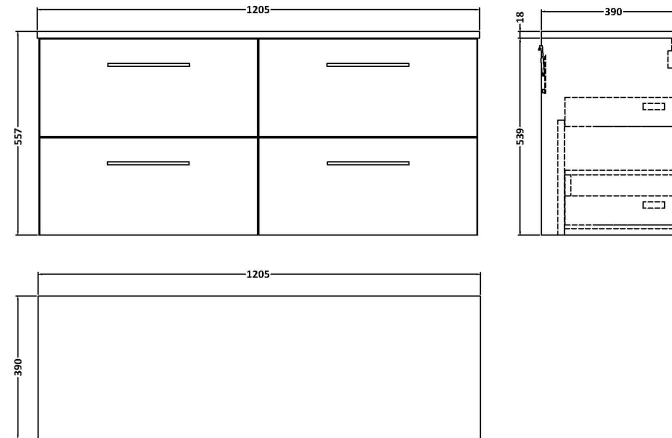

Sales Code: ARN2224W2

Description: 1200 Wh 4-Drawer Vanity & Worktop

Packaging Details

Barcode: 5056678415511

Sales Code: NVF2224

Description: 600 Wh 2-Drawer Unit (365 Deep)

Product Dimensions

Height (mm):	540
Width (mm):	600
Depth (mm):	383
Nett Weight (kg):	21.5

Packaging Dimensions

Height (mm):	560
Width (mm):	620
Depth (mm):	405
Gross Weight (kg):	22

Packaging Data

Box Colour:	Brown Cardboard Box - Printed
Box Qty:	0
Label Size:	0 x 0
Label Colour:	White Label
Label Qty:	2

Outer Box Dimensions (If Applicable)

Height (mm):	
Width (mm):	
Depth (mm):	
Gross Weight (kg):	
Barcode:	5056678406038

Product Details

Country of Origin:	China
Fitting Instruction:	No
CE & UKCA:	N/A
FSC Certified Materials:	Yes
Colour:	Satin Grey
Construction Method:	Cam & Wood Dowel
Construction Type:	Rigid
Cabinet Finish:	MFC Painted Matt
Fascia Finish:	Mdf Painted Matt
Cabinet Thickness (mm):	16
Fascia Thickness (mm):	18
Drawer Included:	Yes
Drawer Type:	80mm High Metal S/C Inc Galler
No of Shelves:	0
Hinge Type:	Not Applicable
Hinge Included:	Not Applicable
Adjustable Legs:	No, Not Required
Fixings Included:	Yes
Handle Style:	Contemporary
Waste Shroud:	Yes
Handle Included:	Yes, Supplied
Handle Type:	D-Shape

Sales Code: MWT220

Description: 1200 Worktop (1205X390x18mm)

Product Dimensions

Height (mm):	18
Width (mm):	1205
Depth (mm):	390
Nett Weight (kg):	5

Packaging Dimensions

Height (mm):	25
Width (mm):	1225
Depth (mm):	410
Gross Weight (kg):	5