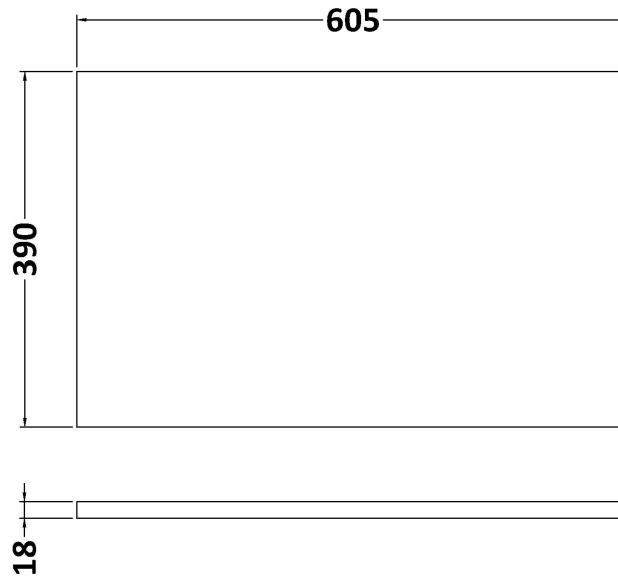

Packaging Dimensions

Height (mm):	560
Width (mm):	620
Depth (mm):	405
Gross Weight (kg):	22

Packaging Data

Box Colour:	Brown Cardboard Box - Printed	
Box Qty:	0	
Label Size:	0 x 0	
Label Colour:	White Label	
Label Qty:	2	

Outer Box Dimensions (If Applicable)

Height (mm):	
Width (mm):	
Depth (mm):	
Gross Weight (kg):	
Barcode:	5056678406038

Product Details

Country of Origin:	China
Fitting Instruction:	No
CE & UKCA:	N/A
FSC Certified Materials:	Yes
Colour:	Satin Grey
Construction Method:	Cam & Wood Dowel
Construction Type:	Rigid
Cabinet Finish:	MFC Painted Matt
Fascia Finish:	Mdf Painted Matt
Cabinet Thickness (mm):	16
Fascia Thickness (mm):	18
Drawer Included:	Yes
Drawer Type:	80mm High Metal S/C Inc Galler
No of Shelves:	0
Hinge Type:	Not Applicable
Hinge Included:	Not Applicable
Adjustable Legs:	No, Not Required
Fixings Included:	Yes
Handle Style:	Contemporary
Waste Shroud:	Yes
Handle Included:	Yes, Supplied
Handle Type:	D-Shape

Sales Code: MWT260

Description: 600 Worktop (605X390x18mm)

Product Dimensions

Height (mm):	18
Width (mm):	605
Depth (mm):	390
Nett Weight (kg):	2.5

Packaging Dimensions

Height (mm):	25
Width (mm):	625
Depth (mm):	410
Gross Weight (kg):	2.5

Packaging Data

Box Colour:	Brown Cardboard Box - Printed
Box Qty:	1
Label Size:	100 x 50
Label Colour:	Not Applicable
Label Qty:	0

Outer Box Dimensions (If Applicable)

Height (mm):	
Width (mm):	
Depth (mm):	
Gross Weight (kg):	
Barcode:	5056211899747