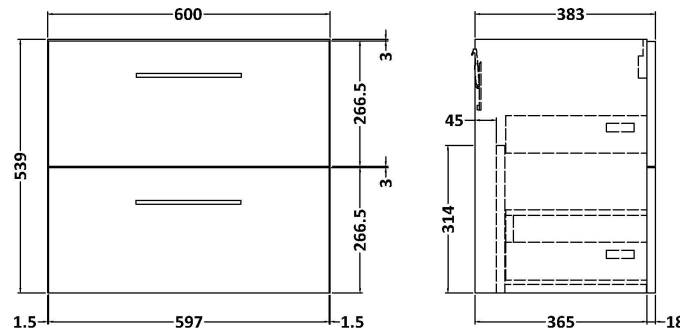

Sales Code: ARN2224W

Description: 600 Wh 2-Drawer Vanity & Worktop

Packaging Details

Barcode: 5056678415450

Sales Code: NVF2224

Description: 600 Wh 2-Drawer Unit (365 Deep)

Product Dimensions

Height (mm):	540
Width (mm):	600
Depth (mm):	383
Nett Weight (kg):	21.5

Packaging Dimensions

Height (mm):	560
Width (mm):	620
Depth (mm):	405
Gross Weight (kg):	22

Packaging Data

Box Colour:	Brown Cardboard Box - Printed	
Box Qty:	0	
Label Size:	0 x 0	
Label Colour:	White Label	
Label Qty:	2	

Sales Code: MWT260

Description: 600 Worktop (605X390x18mm)

Product Dimensions

Height (mm):	18
Width (mm):	605
Depth (mm):	390
Nett Weight (kg):	2.5

Packaging Dimensions

Height (mm):	25
Width (mm):	625
Depth (mm):	410
Gross Weight (kg):	2.5

Packaging Data

Box Colour:	Brown Cardboard Box - Printed
Box Qty:	1
Label Size:	100 x 50
Label Colour:	Not Applicable
Label Qty:	0

Outer Box Dimensions (If Applicable)

Height (mm):	
Width (mm):	
Depth (mm):	
Gross Weight (kg):	
Barcode:	5056211899747