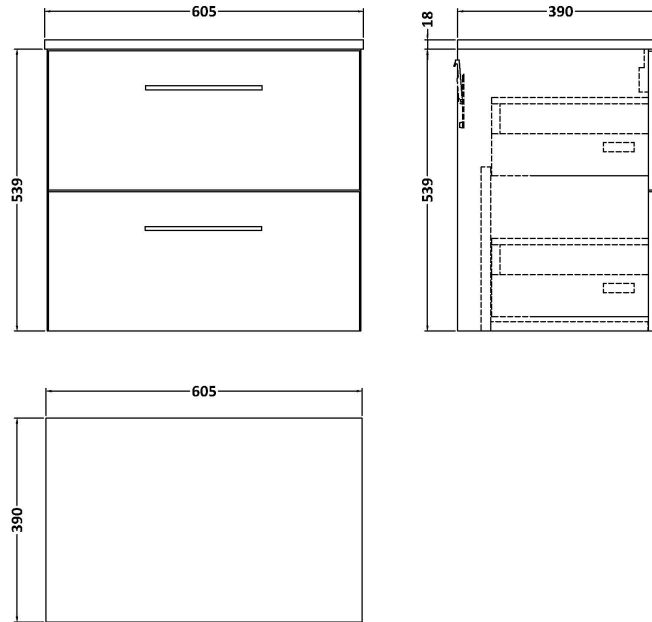

Sales Code: ARN2224W

Description: 600 Wh 2-Drawer Vanity & Worktop

Packaging Details

Barcode: 5056678415450

Sales Code: NVF2224

Description: 600 Wh 2-Drawer Unit (365 Deep)

Product Dimensions

Height (mm):	540
Width (mm):	600
Depth (mm):	383
Nett Weight (kg):	21.5

Packaging Dimensions

Height (mm):	560
Width (mm):	620
Depth (mm):	405
Gross Weight (kg):	22

Packaging Data

Box Colour:	Brown Cardboard Box - Printed	
Box Qty:	0	
Label Size:	0 x 0	
Label Colour:	White Label	
Label Qty:	2	

Outer Box Dimensions (If Applicable)

Height (mm):	
Width (mm):	
Depth (mm):	
Gross Weight (kg):	
Barcode:	5056678406038

Product Details

Country of Origin:	China
Fitting Instruction:	No
CE & UKCA:	N/A
FSC Certified Materials:	Yes
Colour:	Satin Grey
Construction Method:	Cam & Wood Dowel
Construction Type:	Rigid
Cabinet Finish:	MFC Painted Matt
Fascia Finish:	Mdf Painted Matt
Cabinet Thickness (mm):	16
Fascia Thickness (mm):	18
Drawer Included:	Yes
Drawer Type:	80mm High Metal S/C Inc Galler
No of Shelves:	0
Hinge Type:	Not Applicable
Hinge Included:	Not Applicable
Adjustable Legs:	No, Not Required
Fixings Included:	Yes
Handle Style:	Contemporary
Waste Shroud:	Yes
Handle Included:	Yes, Supplied
Handle Type:	D-Shape

Sales Code: MWT260

Description: 600 Worktop (605X390x18mm)

Product Dimensions

Height (mm):	18
Width (mm):	605
Depth (mm):	390
Nett Weight (kg):	2.5

Packaging Dimensions

Height (mm):	25
Width (mm):	625
Depth (mm):	410
Gross Weight (kg):	2.5