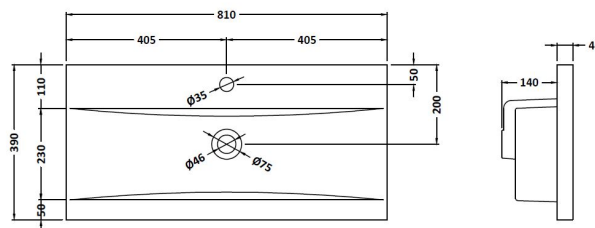

Packaging Dimensions

Height (mm):	391
Width (mm):	832
Depth (mm):	391
Gross Weight (kg):	17.5

Packaging Data

Box Colour:	Brown Cardboard Box - Printed
Box Qty:	0
Label Size:	0 x 0
Label Colour:	White Label
Label Qty:	2

Outer Box Dimensions (If Applicable)

Height (mm):	
Width (mm):	
Depth (mm):	
Gross Weight (kg):	
Barcode:	5056678406045

Product Details

Country of Origin:	China
Fitting Instruction:	No
CE & UKCA:	N/A
FSC Certified Materials:	Yes
Colour:	Satin Grey
Construction Method:	Cam & Wood Dowel
Construction Type:	Rigid
Cabinet Finish:	MFC Painted Matt
Fascia Finish:	Mdf Painted Matt
Cabinet Thickness (mm):	16
Fascia Thickness (mm):	18
Drawer Included:	Yes
Drawer Type:	80mm High Metal S/C Inc Galler
No of Shelves:	0
Hinge Type:	Not Applicable
Hinge Included:	Not Applicable
Adjustable Legs:	No, Not Required
Fixings Included:	Yes
Handle Style:	Contemporary
Waste Shroud:	Yes
Handle Included:	Yes, Supplied
Handle Type:	D-Shape

Sales Code: NVM015

Description: 800 Mid Edged Basin 1 Th

Product Dimensions

Height (mm):	180
Width (mm):	810
Depth (mm):	390
Nett Weight (kg):	15

Packaging Dimensions

Height (mm):	210
Width (mm):	410
Depth (mm):	830
Gross Weight (kg):	15

Packaging Data

Box Colour:	Brown Cardboard Box
Box Qty:	1
Label Size:	100 x 50
Label Colour:	White Label
Label Qty:	2

Outer Box Dimensions (If Applicable)

Height (mm):	
Width (mm):	
Depth (mm):	
Gross Weight (kg):	
Barcode:	5055369043422