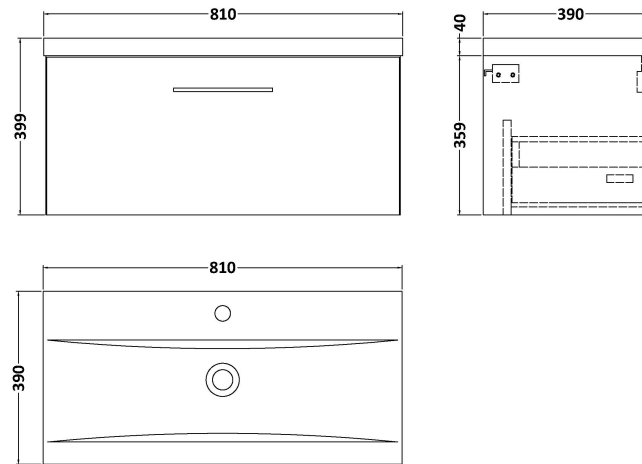

Sales Code: ARN2225A

Description: 800 Wh 1-Drawer Vanity & Basin 1

Packaging Details

Barcode: 5056678415528

Sales Code: NVF2225

Description: 800 Single Drawer Unit (365 Deep)

Product Dimensions

Height (mm):	359
Width (mm):	800
Depth (mm):	383
Nett Weight (kg):	17

Packaging Dimensions

Height (mm):	391
Width (mm):	832
Depth (mm):	391
Gross Weight (kg):	17.5

Packaging Data

Box Colour:	Brown Cardboard Box - Printed
Box Qty:	0
Label Size:	0 x 0
Label Colour:	White Label
Label Qty:	2

Outer Box Dimensions (If Applicable)

Height (mm):	
Width (mm):	
Depth (mm):	
Gross Weight (kg):	
Barcode:	5056678406045

Product Details

Country of Origin:	China
Fitting Instruction:	No
CE & UKCA:	N/A
FSC Certified Materials:	Yes
Colour:	Satin Grey
Construction Method:	Cam & Wood Dowel
Construction Type:	Rigid
Cabinet Finish:	MFC Painted Matt
Fascia Finish:	Mdf Painted Matt
Cabinet Thickness (mm):	16
Fascia Thickness (mm):	18
Drawer Included:	Yes
Drawer Type:	80mm High Metal S/C Inc Galler
No of Shelves:	0
Hinge Type:	Not Applicable
Hinge Included:	Not Applicable
Adjustable Legs:	No, Not Required
Fixings Included:	Yes
Handle Style:	Contemporary
Waste Shroud:	Yes
Handle Included:	Yes, Supplied
Handle Type:	D-Shape

Sales Code: NVM015

Description: 800 Mid Edged Basin 1 Th

Product Dimensions

Height (mm):	180
Width (mm):	810
Depth (mm):	390
Nett Weight (kg):	15

Packaging Dimensions

Height (mm):	210
Width (mm):	410
Depth (mm):	830
Gross Weight (kg):	15