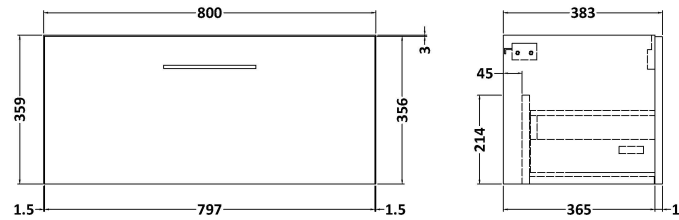

### Product Dimensions

Height (mm):	359
Width (mm):	800
Depth (mm):	383
Nett Weight (kg):	17

### Packaging Dimensions

Height (mm):	391
Width (mm):	832
Depth (mm):	391
Gross Weight (kg):	17.5

### Product Dimensions

Height (mm):	170
Width (mm):	800
Depth (mm):	390
Nett Weight (kg):	16.9

### Packaging Dimensions

Height (mm):	400
Width (mm):	820
Depth (mm):	200
Gross Weight (kg):	16.9