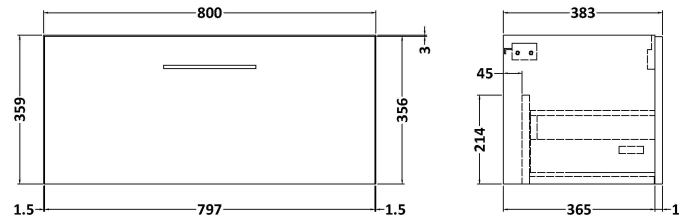

Sales Code: ARN2225D

Description: 800 Wh 1-Drawer Vanity & Basin 3

Packaging Details

Barcode: 5056678415542

Sales Code: NVF2225

Description: 800 Single Drawer Unit (365 Deep)

Product Dimensions

Height (mm):	359
Width (mm):	800
Depth (mm):	383
Nett Weight (kg):	17

Packaging Dimensions

Height (mm):	391
Width (mm):	832
Depth (mm):	391
Gross Weight (kg):	17.5

Packaging Data

Box Colour:	Brown Cardboard Box - Printed
Box Qty:	0
Label Size:	0 x 0
Label Colour:	White Label
Label Qty:	2

Sales Code: NVM035

Description: 800 Thin Edged Basin 1Th

Product Dimensions

Height (mm):	170
Width (mm):	810
Depth (mm):	395
Nett Weight (kg):	14.5

Packaging Dimensions

Height (mm):	190
Width (mm):	830
Depth (mm):	415
Gross Weight (kg):	15

Packaging Data

Box Colour:	Brown Cardboard Box
Box Qty:	1
Label Size:	100 x 50
Label Colour:	White Label
Label Qty:	2

Outer Box Dimensions (If Applicable)

Height (mm):	
Width (mm):	
Depth (mm):	
Gross Weight (kg):	
Barcode:	5056211853435