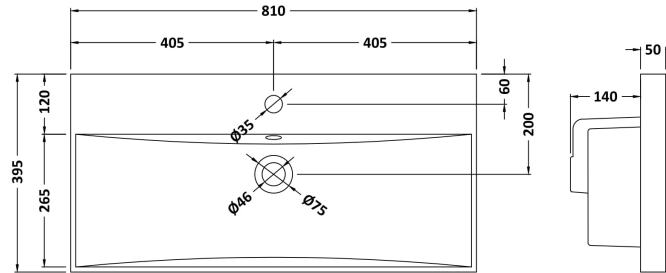

Packaging Dimensions

Height (mm):	391
Width (mm):	832
Depth (mm):	391
Gross Weight (kg):	17.5

Packaging Data

Box Colour:	Brown Cardboard Box - Printed
Box Qty:	0
Label Size:	0 x 0
Label Colour:	White Label
Label Qty:	2

Outer Box Dimensions (If Applicable)

Height (mm):	
Width (mm):	
Depth (mm):	
Gross Weight (kg):	
Barcode:	5056678406045

Product Details

Country of Origin:	China
Fitting Instruction:	No
CE & UKCA:	N/A
FSC Certified Materials:	Yes
Colour:	Satin Grey
Construction Method:	Cam & Wood Dowel
Construction Type:	Rigid
Cabinet Finish:	MFC Painted Matt
Fascia Finish:	Mdf Painted Matt
Cabinet Thickness (mm):	16
Fascia Thickness (mm):	18
Drawer Included:	Yes
Drawer Type:	80mm High Metal S/C Inc Galler
No of Shelves:	0
Hinge Type:	Not Applicable
Hinge Included:	Not Applicable
Adjustable Legs:	No, Not Required
Fixings Included:	Yes
Handle Style:	Contemporary
Waste Shroud:	Yes
Handle Included:	Yes, Supplied
Handle Type:	D-Shape

Sales Code: NVM035

Description: 800 Thin Edged Basin 1Th

Product Dimensions

Height (mm):	170
Width (mm):	810
Depth (mm):	395
Nett Weight (kg):	14.5

Packaging Dimensions

Height (mm):	190
Width (mm):	830
Depth (mm):	415
Gross Weight (kg):	15

Packaging Data

Box Colour:	Brown Cardboard Box
Box Qty:	1
Label Size:	100 x 50
Label Colour:	White Label
Label Qty:	2

Outer Box Dimensions (If Applicable)

Height (mm):	
Width (mm):	
Depth (mm):	
Gross Weight (kg):	
Barcode:	5056211853435