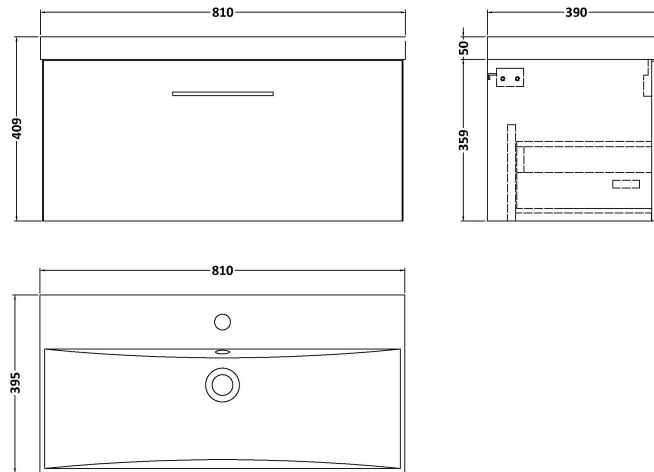

Sales Code: ARN2225D

Description: 800 Wh 1-Drawer Vanity & Basin 3

Packaging Details

Barcode: 5056678415542

Sales Code: NVF2225

Description: 800 Single Drawer Unit (365 Deep)

Product Dimensions

Height (mm):	359
Width (mm):	800
Depth (mm):	383
Nett Weight (kg):	17

Packaging Dimensions

Height (mm):	391
Width (mm):	832
Depth (mm):	391
Gross Weight (kg):	17.5

Packaging Data

Box Colour:	Brown Cardboard Box - Printed
Box Qty:	0
Label Size:	0 x 0
Label Colour:	White Label
Label Qty:	2

Outer Box Dimensions (If Applicable)

Height (mm):	
Width (mm):	
Depth (mm):	
Gross Weight (kg):	
Barcode:	5056678406045

Product Details

Country of Origin:	China
Fitting Instruction:	No
CE & UKCA:	N/A
FSC Certified Materials:	Yes
Colour:	Satin Grey
Construction Method:	Cam & Wood Dowel
Construction Type:	Rigid
Cabinet Finish:	MFC Painted Matt
Fascia Finish:	Mdf Painted Matt
Cabinet Thickness (mm):	16
Fascia Thickness (mm):	18
Drawer Included:	Yes
Drawer Type:	80mm High Metal S/C Inc Galler
No of Shelves:	0
Hinge Type:	Not Applicable
Hinge Included:	Not Applicable
Adjustable Legs:	No, Not Required
Fixings Included:	Yes
Handle Style:	Contemporary
Waste Shroud:	Yes
Handle Included:	Yes, Supplied
Handle Type:	D-Shape

Sales Code: NVM035

Description: 800 Thin Edged Basin 1Th

Product Dimensions

Height (mm):	170
Width (mm):	810
Depth (mm):	395
Nett Weight (kg):	14.5

Packaging Dimensions

Height (mm):	190
Width (mm):	830
Depth (mm):	415
Gross Weight (kg):	15