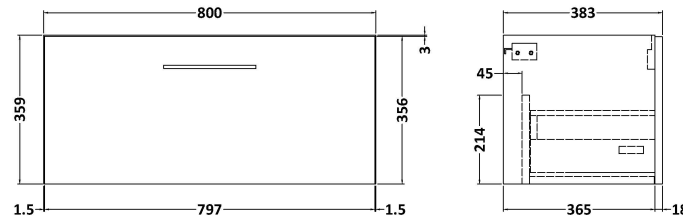

Sales Code: ARN2225G

Description: 800 Wh 1-Drawer Vanity & Basin 4

Packaging Details

Barcode: 5056678415559

Sales Code: NVF2225

Description: 800 Single Drawer Unit (365 Deep)

Product Dimensions

Height (mm):	359
Width (mm):	800
Depth (mm):	383
Nett Weight (kg):	17

Packaging Dimensions

Height (mm):	391
Width (mm):	832
Depth (mm):	391
Gross Weight (kg):	17.5

Packaging Data

Box Colour:	Brown Cardboard Box - Printed
Box Qty:	0
Label Size:	0 x 0
Label Colour:	White Label
Label Qty:	2

Sales Code: NVM045

Description: 800 Curved Basin 1Th

Product Dimensions

Height (mm):	160
Width (mm):	810
Depth (mm):	440
Nett Weight (kg):	15

Packaging Dimensions

Height (mm):	190
Width (mm):	830
Depth (mm):	415
Gross Weight (kg):	15.5

Packaging Data

Box Colour:	Brown Cardboard Box
Box Qty:	1
Label Size:	100 x 50
Label Colour:	White Label
Label Qty:	2

Outer Box Dimensions (If Applicable)

Height (mm):	
Width (mm):	
Depth (mm):	
Gross Weight (kg):	
Barcode:	5056462620978