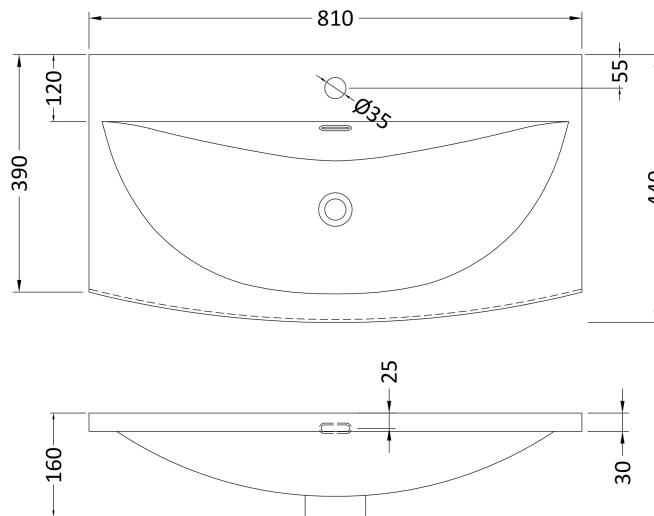

Packaging Dimensions

Height (mm):	391
Width (mm):	832
Depth (mm):	391
Gross Weight (kg):	17.5

Packaging Data

Box Colour:	Brown Cardboard Box - Printed
Box Qty:	0
Label Size:	0 x 0
Label Colour:	White Label
Label Qty:	2

Outer Box Dimensions (If Applicable)

Height (mm):	
Width (mm):	
Depth (mm):	
Gross Weight (kg):	
Barcode:	5056678406045

Product Details

Country of Origin:	China
Fitting Instruction:	No
CE & UKCA:	N/A
FSC Certified Materials:	Yes
Colour:	Satin Grey
Construction Method:	Cam & Wood Dowel
Construction Type:	Rigid
Cabinet Finish:	MFC Painted Matt
Fascia Finish:	Mdf Painted Matt
Cabinet Thickness (mm):	16
Fascia Thickness (mm):	18
Drawer Included:	Yes
Drawer Type:	80mm High Metal S/C Inc Galler
No of Shelves:	0
Hinge Type:	Not Applicable
Hinge Included:	Not Applicable
Adjustable Legs:	No, Not Required
Fixings Included:	Yes
Handle Style:	Contemporary
Waste Shroud:	Yes
Handle Included:	Yes, Supplied
Handle Type:	D-Shape

Sales Code: NVM045

Description: 800 Curved Basin 1Th

Product Dimensions

Height (mm):	160
Width (mm):	810
Depth (mm):	440
Nett Weight (kg):	15

Packaging Dimensions

Height (mm):	190
Width (mm):	830
Depth (mm):	415
Gross Weight (kg):	15.5

Packaging Data

Box Colour:	Brown Cardboard Box
Box Qty:	1
Label Size:	100 x 50
Label Colour:	White Label
Label Qty:	2

Outer Box Dimensions (If Applicable)

Height (mm):	
Width (mm):	
Depth (mm):	
Gross Weight (kg):	
Barcode:	5056462620978