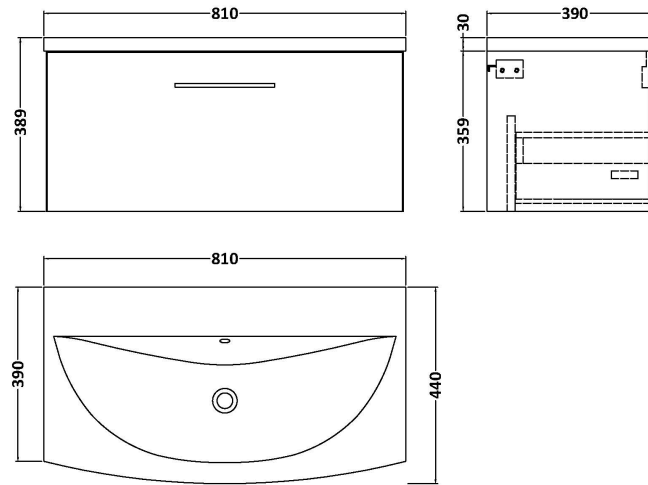

Sales Code: ARN2225G

Description: 800 Wh 1-Drawer Vanity & Basin 4

Packaging Details

Barcode: 5056678415559

Sales Code: NVF2225

Description: 800 Single Drawer Unit (365 Deep)

Product Dimensions

Height (mm):	359
Width (mm):	800
Depth (mm):	383
Nett Weight (kg):	17

Packaging Dimensions

Height (mm):	391
Width (mm):	832
Depth (mm):	391
Gross Weight (kg):	17.5

Packaging Data

Box Colour:	Brown Cardboard Box - Printed
Box Qty:	0
Label Size:	0 x 0
Label Colour:	White Label
Label Qty:	2

Sales Code: NVM045

Description: 800 Curved Basin 1Th

Product Dimensions

Height (mm):	160
Width (mm):	810
Depth (mm):	440
Nett Weight (kg):	15

Packaging Dimensions

Height (mm):	190
Width (mm):	830
Depth (mm):	415
Gross Weight (kg):	15.5

Packaging Data

Box Colour:	Brown Cardboard Box
Box Qty:	1
Label Size:	100 x 50
Label Colour:	White Label
Label Qty:	2

Outer Box Dimensions (If Applicable)

Height (mm):	
Width (mm):	
Depth (mm):	
Gross Weight (kg):	
Barcode:	5056462620978