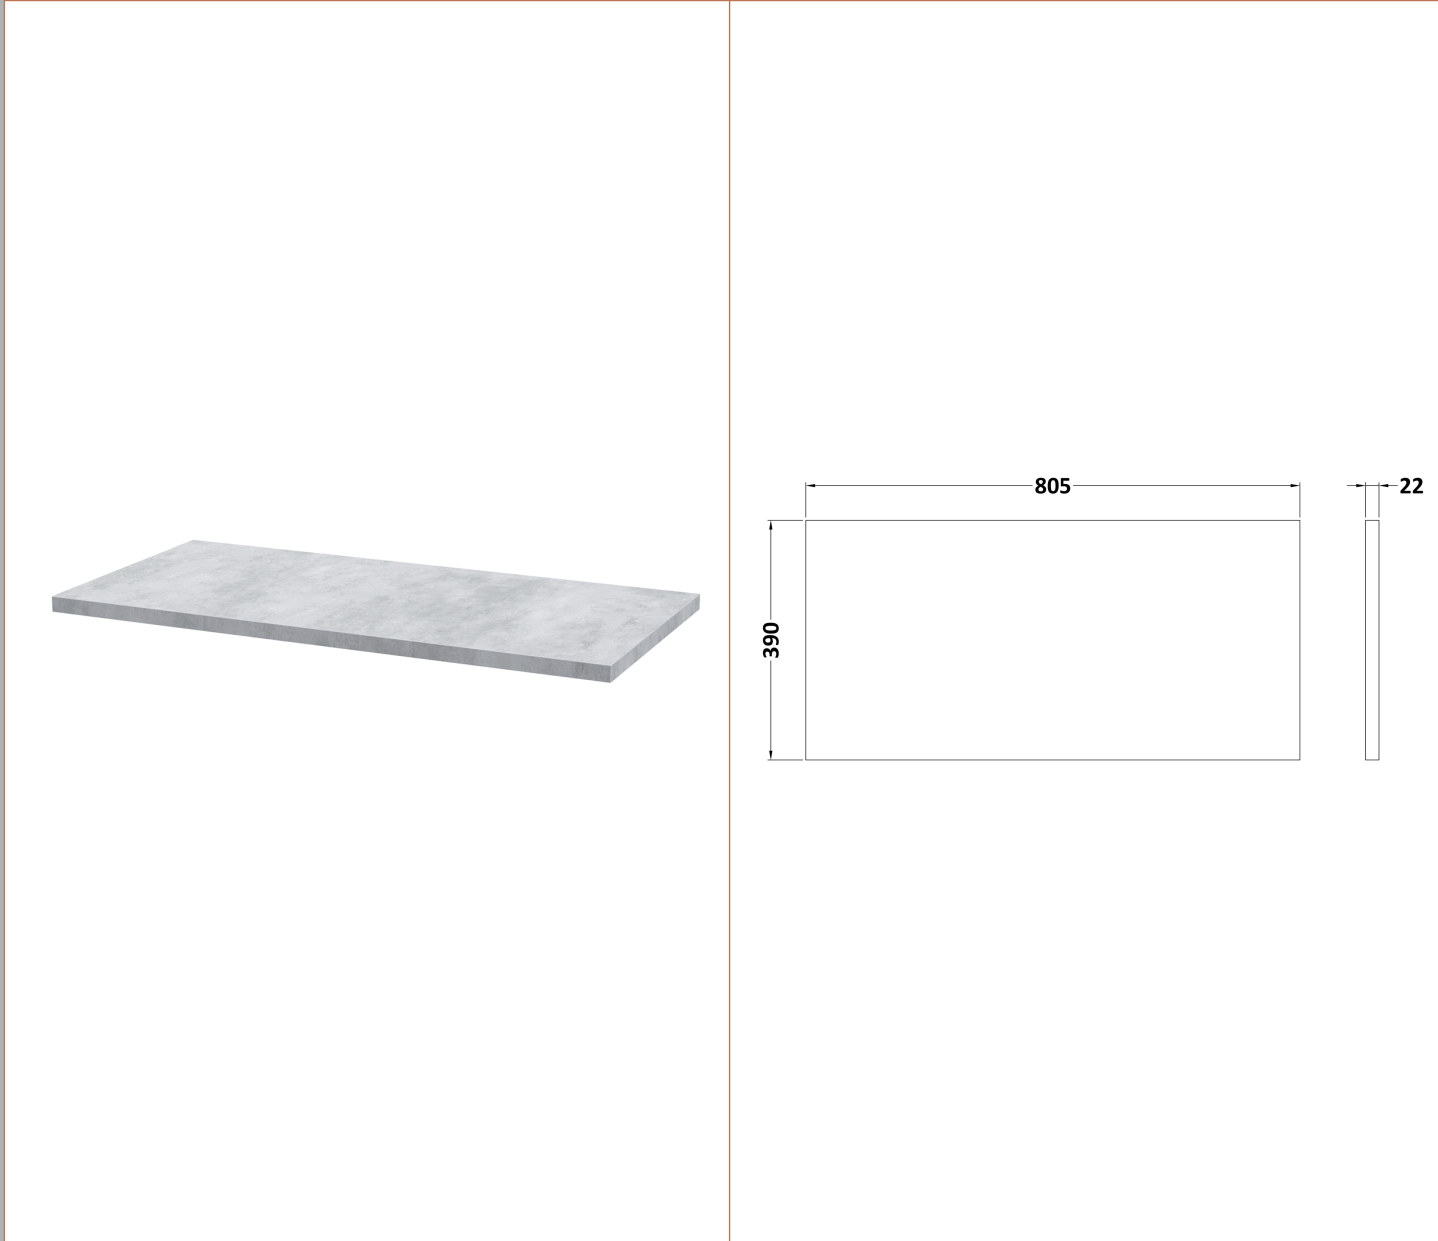

Sales Code: ARN2225LBG

Description: 800 Wh 1-Drawer Vanity & Laminate Top

Packaging Details

Barcode: 5056678415597

Sales Code: NVF2225

Description: 800 Single Drawer Unit (365 Deep)

Product Dimensions

Height (mm):	359
Width (mm):	800
Depth (mm):	383
Nett Weight (kg):	17

Outer Box Dimensions (If Applicable)

Height (mm):	
Width (mm):	
Depth (mm):	
Gross Weight (kg):	
Barcode:	5056678406045

Product Details

Country of Origin:	China
Fitting Instruction:	No
CE & UKCA:	N/A
FSC Certified Materials:	Yes
Colour:	Satin Grey
Construction Method:	Cam & Wood Dowel
Construction Type:	Rigid
Cabinet Finish:	MFC Painted Matt
Fascia Finish:	Mdf Painted Matt
Cabinet Thickness (mm):	16
Fascia Thickness (mm):	18
Drawer Included:	Yes
Drawer Type:	80mm High Metal S/C Inc Galler
No of Shelves:	0
Hinge Type:	Not Applicable
Hinge Included:	Not Applicable
Adjustable Legs:	No, Not Required
Fixings Included:	Yes
Handle Style:	Contemporary
Waste Shroud:	Yes
Handle Included:	Yes, Supplied
Handle Type:	D-Shape

Sales Code: LBG800

Description: Laminate Worktop 805X390x22mm

Product Dimensions

Height (mm):	22
Width (mm):	805
Depth (mm):	390
Nett Weight (kg):	2.75

Packaging Dimensions

Height (mm):	25
Width (mm):	810
Depth (mm):	455
Gross Weight (kg):	2.75