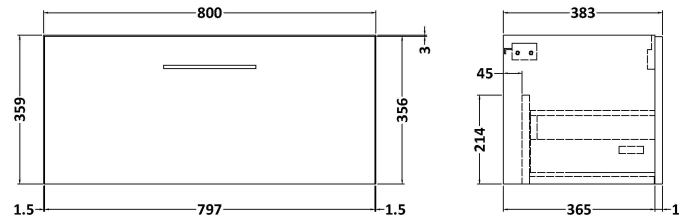

Sales Code: ARN2225LBG

Description: 800 Wh 1-Drawer Vanity & Laminate Top

Packaging Details

Barcode: 5056678415597

Sales Code: NVF2225

Description: 800 Single Drawer Unit (365 Deep)

Product Dimensions

Height (mm):	359
Width (mm):	800
Depth (mm):	383
Nett Weight (kg):	17

Packaging Dimensions

Height (mm):	391
Width (mm):	832
Depth (mm):	391
Gross Weight (kg):	17.5

Packaging Data

Box Colour:	Brown Cardboard Box - Printed
Box Qty:	0
Label Size:	0 x 0
Label Colour:	White Label
Label Qty:	2

Sales Code: LBG800

Description: Laminate Worktop 805X390x22mm

Product Dimensions

Height (mm):	22
Width (mm):	805
Depth (mm):	390
Nett Weight (kg):	2.75

Packaging Dimensions

Height (mm):	25
Width (mm):	810
Depth (mm):	455
Gross Weight (kg):	2.75

Packaging Data

Box Colour:	Brown Cardboard Box
Box Qty:	1
Label Size:	100 x 50
Label Colour:	White Label
Label Qty:	1

Outer Box Dimensions (If Applicable)

Height (mm):	
Width (mm):	
Depth (mm):	
Gross Weight (kg):	
Barcode:	5056211874133