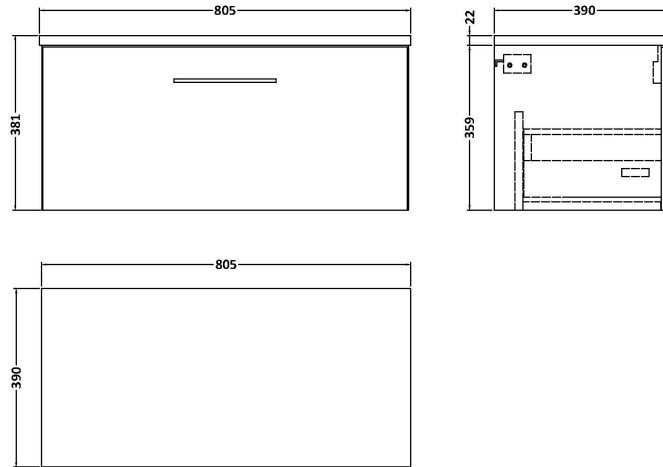

Sales Code: ARN2225LBG

Description: 800 Wh 1-Drawer Vanity & Laminate Top

Packaging Details

Barcode: 5056678415597

Sales Code: NVF2225

Description: 800 Single Drawer Unit (365 Deep)

Product Dimensions

Height (mm):	359
Width (mm):	800
Depth (mm):	383
Nett Weight (kg):	17

Packaging Dimensions

Height (mm):	391
Width (mm):	832
Depth (mm):	391
Gross Weight (kg):	17.5

Packaging Data

Box Colour:	Brown Cardboard Box - Printed
Box Qty:	0
Label Size:	0 x 0
Label Colour:	White Label
Label Qty:	2

Sales Code: LBG800

Description: Laminate Worktop 805X390x22mm

Product Dimensions

Height (mm):	22
Width (mm):	805
Depth (mm):	390
Nett Weight (kg):	2.75

Packaging Dimensions

Height (mm):	25
Width (mm):	810
Depth (mm):	455
Gross Weight (kg):	2.75

Packaging Data

Box Colour:	Brown Cardboard Box
Box Qty:	1
Label Size:	100 x 50
Label Colour:	White Label
Label Qty:	1

Outer Box Dimensions (If Applicable)

Height (mm):	
Width (mm):	
Depth (mm):	
Gross Weight (kg):	
Barcode:	5056211874133