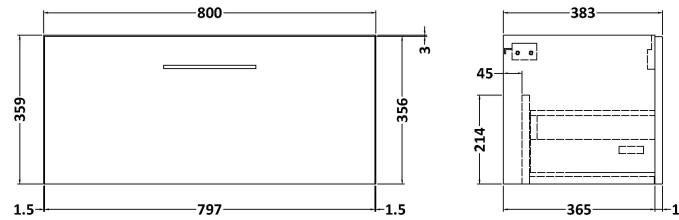

Sales Code: ARN2225W

Description: 800 Wh 1-Drawer Vanity & Worktop

Packaging Details

Barcode: 5056678415566

**Sales Code:** NVF2225

**Description:** 800 Single Drawer Unit (365 Deep)

**Product Dimensions**

Height (mm):	359
Width (mm):	800
Depth (mm):	383
Nett Weight (kg):	17

**Packaging Dimensions**

Height (mm):	391
Width (mm):	832
Depth (mm):	391
Gross Weight (kg):	17.5

**Packaging Data**

Box Colour:	Brown Cardboard Box - Printed
Box Qty:	0
Label Size:	0 x 0
Label Colour:	White Label
Label Qty:	2

**Sales Code:** MWT280

**Description:** 800 Worktop (805X390x18mm)

**Product Dimensions**

Height (mm):	18
Width (mm):	805
Depth (mm):	390
Nett Weight (kg):	3.5

**Packaging Dimensions**

Height (mm):	25
Width (mm):	825
Depth (mm):	410
Gross Weight (kg):	3.5

**Packaging Data**

Box Colour:	Brown Cardboard Box - Printed
Box Qty:	1
Label Size:	100 x 50
Label Colour:	Not Applicable
Label Qty:	0

**Outer Box Dimensions (If Applicable)**

Height (mm):	
Width (mm):	
Depth (mm):	
Gross Weight (kg):	
Barcode:	5056211899778