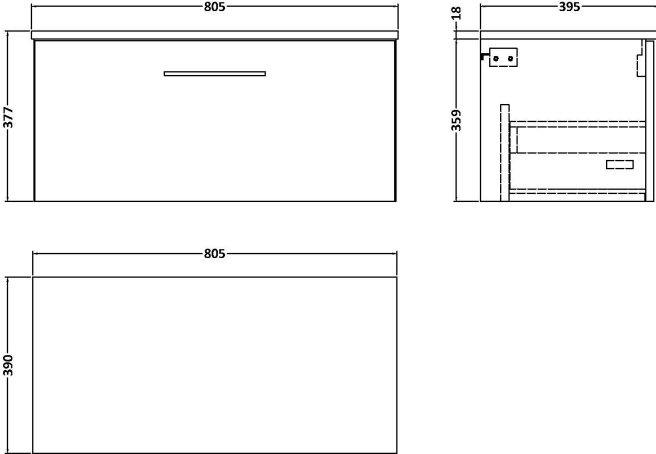

Sales Code: ARN2225W

Description: 800 Wh 1-Drawer Vanity & Worktop

Packaging Details

Barcode: 5056678415566

**Sales Code:** NVF2225

**Description:** 800 Single Drawer Unit (365 Deep)

**Product Dimensions**

Height (mm):	359
Width (mm):	800
Depth (mm):	383
Nett Weight (kg):	17

**Packaging Dimensions**

Height (mm):	391
Width (mm):	832
Depth (mm):	391
Gross Weight (kg):	17.5

**Packaging Data**

Box Colour:	Brown Cardboard Box - Printed
Box Qty:	0
Label Size:	0 x 0
Label Colour:	White Label
Label Qty:	2

**Outer Box Dimensions (If Applicable)**

Height (mm):	
Width (mm):	
Depth (mm):	
Gross Weight (kg):	
Barcode:	5056678406045

**Product Details**

Country of Origin:	China
Fitting Instruction:	No
CE & UKCA:	N/A
FSC Certified Materials:	Yes
Colour:	Satin Grey
Construction Method:	Cam & Wood Dowel
Construction Type:	Rigid
Cabinet Finish:	MFC Painted Matt
Fascia Finish:	Mdf Painted Matt
Cabinet Thickness (mm):	16
Fascia Thickness (mm):	18
Drawer Included:	Yes
Drawer Type:	80mm High Metal S/C Inc Galler
No of Shelves:	0
Hinge Type:	Not Applicable
Hinge Included:	Not Applicable
Adjustable Legs:	No, Not Required
Fixings Included:	Yes
Handle Style:	Contemporary
Waste Shroud:	Yes
Handle Included:	Yes, Supplied
Handle Type:	D-Shape

**Sales Code:** MWT280

**Description:** 800 Worktop (805X390x18mm)

**Product Dimensions**

Height (mm):	18
Width (mm):	805
Depth (mm):	390
Nett Weight (kg):	3.5

**Packaging Dimensions**

Height (mm):	25
Width (mm):	825
Depth (mm):	410
Gross Weight (kg):	3.5